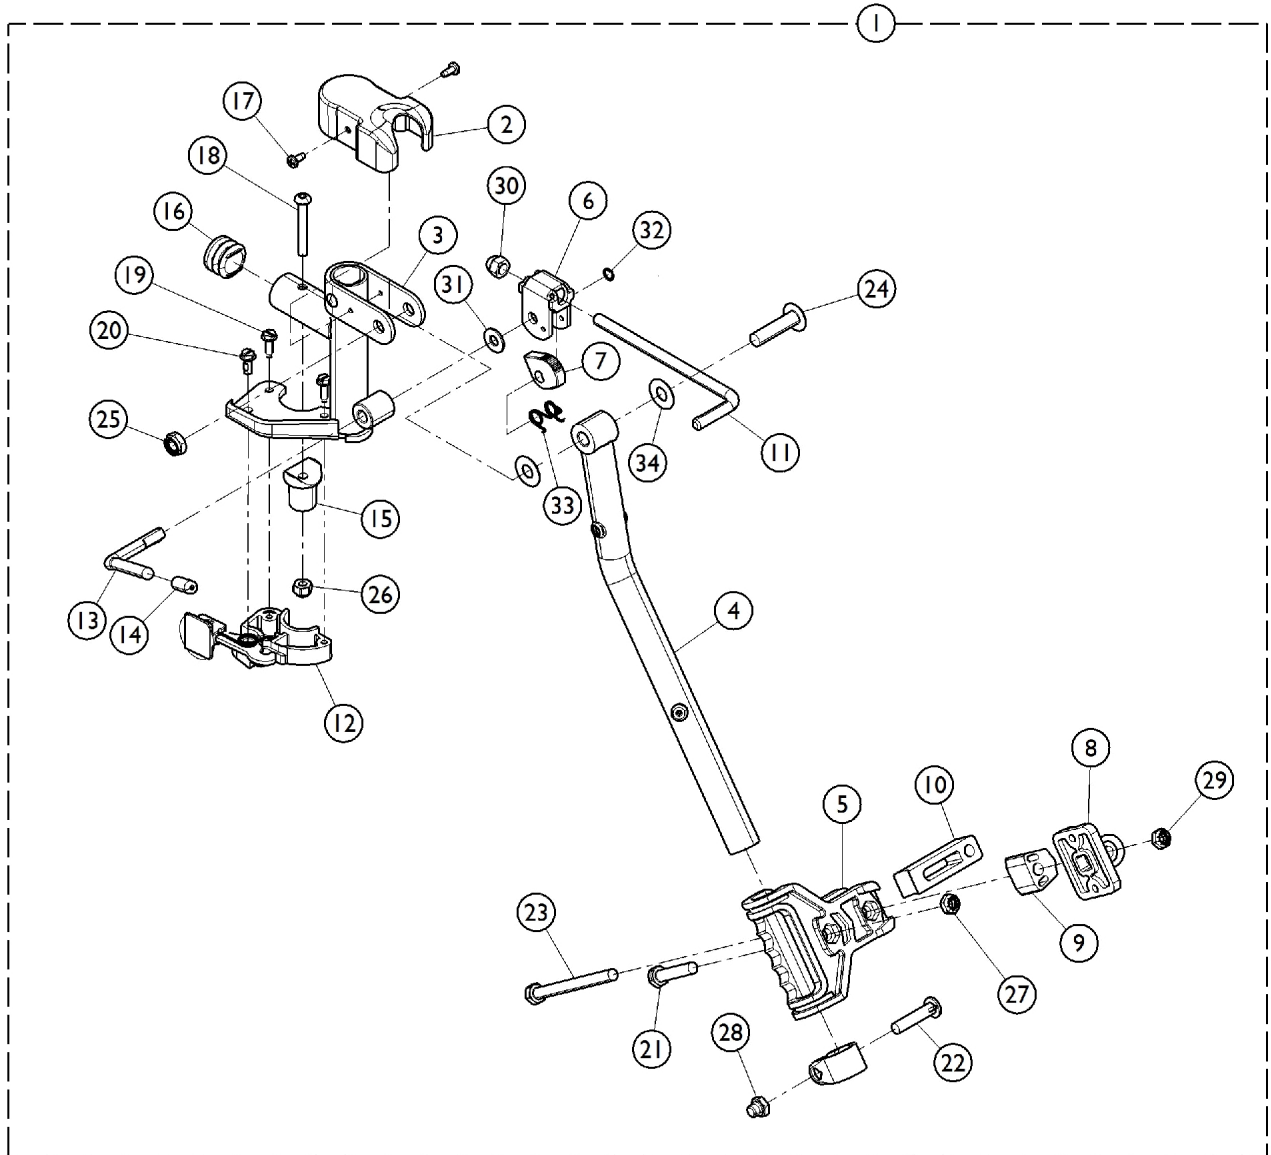

Legrest Support Assembly - AT5044

Ratchet Style (Before 9/21/05)

Specify frame finish when ordering. Legrest Support does not include Legrest Pad

Legrest Support Assembly - AT5044

Ratchet Style (Before 9/21/05)

Specify frame finish when ordering. Legrest Support does not include Legrest Pad

Item Number	Note	Part Number	Description	Quantity Per	
				Package	Assembly
1	A	8881045291	Legrest Support Assembly, Sector, Color - Right	1	1
1	A	8881045292	Legrest Support Assembly, Sector, Color - Left	1	1
2		1017187	Cover, Top	1	1
3		8881045289	Bracket, Legrest Support, Color - Right	1	1
3		8881045290	Bracket, Legrest Support, Color - Left	1	1
4		8881048851	Tube, Elevating Adjustable Support, Color - Right	1	1
4		8881048852	Tube, Elevating Adjustable Support, Color - Left	1	1
5		1032266	Bracket, Legrest Pad Mounting, Black	1	1
6		04528X002	Bracket, Release, Black	1	1
7		1037125	Cam, Legrest	1	1
8		04526X019	Plate, Legrest Pad	1	1
9		1025133	Spacer, Legrest Pad, Black	1	1
10		1032267	Spacer, Legrest Pad Mounting, Black	1	1
11		42326X001	Bar, Ratchet	1	1
12		1025454	Housing, Latch - Right	1	1
12		1025455	Housing, Latch - Left	1	1
13		1037126	Handle, Release	1	1
14		1040060	Tip, Plastic, Black	1	1
15		1017148	Pivot, Footrest	1	1
16		1029501	Plug Button, Black (1")	1	1
17		1025729	Screw, Phillips Pan Head Tap (#8-32 x 3/8")	1	2
18		1001762	Screw, Socket Button Head (1/4-20 x 1-3/4")	1	1
19		1025451	Screw, Slotted Hex Washer Head (#10-32 x 5/8")	1	2
20		1017423	Screw, Slotted Hex Washer Head w/ Patch (#10-32 x 1/2")	1	1
21		1028514	Screw, Hex Head (5/16-24 x 1-1/2")	1	1
22		1026030	Bolt, Lug (5/16-24 x 1-3/8")	1	1
23		1037110	Screw, Hex Head (5/16-24 x 3-1/2")	1	1
24		11919X000-NLA	NLA - Screw, Slotted Truss Head (3/8-16 x 1-1/2")	1	1
25		40363X000	Hex Nut (3/8"-16)	1	1
26		1025736	Locknut (1/4-20)	1	1
27		1025730	Locknut (5/16-24)	1	1
28		1107321	Nut, Low Cap (5/16"-24)	1	1
29		1025730	Locknut (5/16-24)	1	1
30		10261X000	Nut, Acorn (5/16-24)	1	1
31		1013519	Washer, Nylon (5/16 x 11/16 x 1/16")	1	1
32		1040831	Ring, Snap	1	1
33		1037485	Spring, Release	1	1
34		1058636-NLA	NLA - Washer, Nylon (25/64 x 7/8 x 1/32")	1	2

NOTE: A - Includes Items 2 - 34.