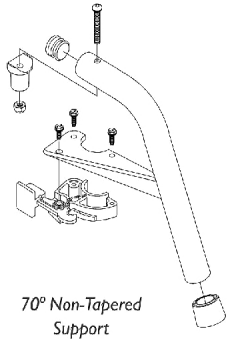

Footrest Support Assemblies

Swingaway 60 Degree, 70 Degree, and 90 Degree

Footrest Support Assemblies

Swingaway 60 Degree, 70 Degree, and 90 Degree

Item Number	Note	Part Number	Description	Quantity Per	
				Package	Assembly
1		1022831	Screw, Socket Button Head (1/4-20 x 1-7/8")	1	1
2		1029501	Plug Button, Black (1")	1	1
3		1017148	Pivot, Footrest	1	1
4		1025736	Locknut (1/4-20)	1	1
5		1025451	Screw, Slotted Hex Washer Head (#10-32 x 5/8")	1	2
6		1017423	Screw, Slotted Hex Washer Head w/ Patch (#10-32 x 1/2")	1	1
7		1025454	Housing, Latch - Right	1	1
7		1025455	Housing, Latch - Left	1	1
8		1026124	Collar, Anti-Rattle	1	1
9	A	See Chart	#9 Footrest Support Assemblies	1	1
10		1118544	Kit, Extension w/ Hardware (2")	1	1
10		8881038231	Kit, 3" Extension w/ Hardware (Pair)	2	1
11		1045267	Screw, Hex Head w/ Patch (1/4-20 x 3/4")	1	1
12		1026099	Spacer, Coved (1/4 x 11/16 x 1/2")	1	2
13		1028004	Kit, Pivot Slide Tube Mounting Hardware (Pair)	2	1
	B	1026987	Guard, Impact (8" L)	1	1