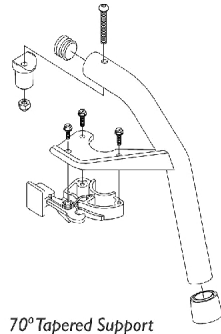

Footrest Support Assemblies

Swingaway 60 Degree, 70 Degree, and 90 Degree

Footrest Support Assemblies

Swingaway 60 Degree, 70 Degree, and 90 Degree

Item Number	Note	Part Number	Description	Quantity Per	
				Package	Assembly
1		1022831	Screw, Socket Button Head (1/4-20 x 1-7/8")	1	1
2		1029501	Plug Button, Black (1")	1	1
3		1017148	Pivot, Footrest	1	1
4		1025736	Locknut (1/4-20)	1	1
5		1025451	Screw, Slotted Hex Washer Head (#10-32 x 5/8")	1	2
6		1017423	Screw, Slotted Hex Washer Head w/ Patch (#10-32 x 1/2")	1	1
7		1025454	Housing, Latch - Right	1	1
7		1025455	Housing, Latch - Left	1	1
8		1026124	Collar, Anti-Rattle	1	1
9	A	See Chart	#9 Footrest Support Assemblies	1	1
10		1118544	Kit, Extension w/ Hardware (2")	1	1
10		8881038231	Kit, 3" Extension w/ Hardware (Pair)	2	1
11		1045267	Screw, Hex Head w/ Patch (1/4-20 x 3/4")	1	1
12		1026099	Spacer, Coved (1/4 x 11/16 x 1/2")	1	2
13		1028004	Kit, Pivot Slide Tube Mounting Hardware (Pair)	2	1
	B	1026987	Guard, Impact (8" L)	1	1