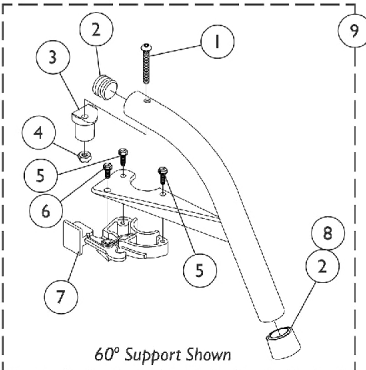

Footrest Support Assemblies

Swingaway 60 Degree, 70 Degree, and 90 Degree

Footrest Support Assemblies

Swingaway 60 Degree, 70 Degree, and 90 Degree

Item Number	Note	Part Number	Description	Quantity Per	
				Package	Assembly
1		1022831	Screw, Socket Button Head (1/4-20 x 1-7/8")	1	1
2		1029501	Plug Button, Black (1")	1	1
3		1017148	Pivot, Footrest	1	1
4		1025736	Locknut (1/4-20)	1	1
5		1025451	Screw, Slotted Hex Washer Head (#10-32 x 5/8")	1	2
6		1017423	Screw, Slotted Hex Washer Head w/ Patch (#10-32 x 1/2")	1	1
7		1025454	Housing, Latch - Right	1	1
7		1025455	Housing, Latch - Left	1	1
8		1026124	Collar, Anti-Rattle	1	1
9	A	See Chart	#9 Footrest Support Assemblies	1	1
10		1118544	Kit, Extension w/ Hardware (2")	1	1
10		8881038231	Kit, 3" Extension w/ Hardware (Pair)	2	1
11		1045267	Screw, Hex Head w/ Patch (1/4-20 x 3/4")	1	1
12		1026099	Spacer, Coved (1/4 x 11/16 x 1/2")	1	2
13		1028004	Kit, Pivot Slide Tube Mounting Hardware (Pair)	2	1
	B	1026987	Guard, Impact (8" L)	1	1