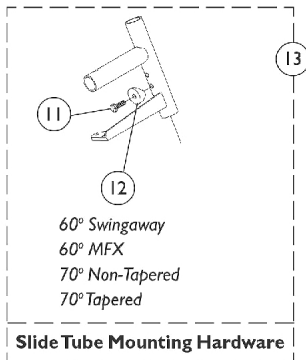

Footrest Support Assemblies

Swingaway 60 Degree, 70 Degree, and 90 Degree

Footrest Support Assemblies

Swingaway 60 Degree, 70 Degree, and 90 Degree

Item Number	Note	Part Number	Description	Quantity Per	
				Package	Assembly
1		1022831	Screw, Socket Button Head (1/4-20 x 1-7/8")	1	1
2		1029501	Plug Button, Black (1")	1	1
3		1017148	Pivot, Footrest	1	1
4		1025736	Locknut (1/4-20)	1	1
5		1025451	Screw, Slotted Hex Washer Head (#10-32 x 5/8")	1	2
6		1017423	Screw, Slotted Hex Washer Head w/ Patch (#10-32 x 1/2")	1	1
7		1025454	Housing, Latch - Right	1	1
7		1025455	Housing, Latch - Left	1	1
8		1026124	Collar, Anti-Rattle	1	1
9	A	See Chart	#9 Footrest Support Assemblies	1	1
10		1118544	Kit, Extension w/ Hardware (2")	1	1
10		8881038231	Kit, 3" Extension w/ Hardware (Pair)	2	1
11		1045267	Screw, Hex Head w/ Patch (1/4-20 x 3/4")	1	1
12		1026099	Spacer, Coved (1/4 x 11/16 x 1/2")	1	2
13		1028004	Kit, Pivot Slide Tube Mounting Hardware (Pair)	2	1
	B	1026987	Guard, Impact (8" L)	1	1