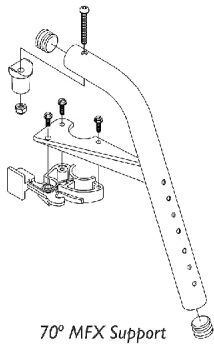

Footrest Support Assemblies

Swingaway 60 Degree, 70 Degree, and 90 Degree

Footrest Support Assemblies

Swingaway 60 Degree, 70 Degree, and 90 Degree

Item Number	Note	Part Number	Description	Quantity Per	
				Package	Assembly
1		1022831	Screw, Socket Button Head (1/4-20 x 1-7/8")	1	1
2		1029501	Plug Button, Black (1")	1	1
3		1017148	Pivot, Footrest	1	1
4		1025736	Locknut (1/4-20)	1	1
5		1025451	Screw, Slotted Hex Washer Head (#10-32 x 5/8")	1	2
6		1017423	Screw, Slotted Hex Washer Head w/ Patch (#10-32 x 1/2")	1	1
7		1025454	Housing, Latch - Right	1	1
7		1025455	Housing, Latch - Left	1	1
8		1026124	Collar, Anti-Rattle	1	1
9	A	See Chart	#9 Footrest Support Assemblies	1	1
10		1118544	Kit, Extension w/ Hardware (2")	1	1
10		8881038231	Kit, 3" Extension w/ Hardware (Pair)	2	1
11		1045267	Screw, Hex Head w/ Patch (1/4-20 x 3/4")	1	1
12		1026099	Spacer, Coved (1/4 x 11/16 x 1/2")	1	2
13		1028004	Kit, Pivot Slide Tube Mounting Hardware (Pair)	2	1
	B	1026987	Guard, Impact (8" L)	1	1