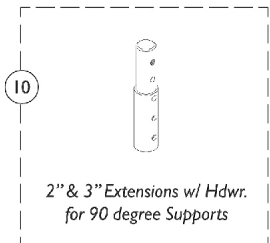

Footrest Support Assemblies

Swingaway 60 Degree, 70 Degree, and 90 Degree

Footrest Support Assemblies

Swingaway 60 Degree, 70 Degree, and 90 Degree

Item Number	Note	Part Number	Description	Quantity Per	
				Package	Assembly
1		1022831	Screw, Socket Button Head (1/4-20 x 1-7/8")	1	1
2		1029501	Plug Button, Black (1")	1	1
3		1017148	Pivot, Footrest	1	1
4		1025736	Locknut (1/4-20)	1	1
5		1025451	Screw, Slotted Hex Washer Head (#10-32 x 5/8")	1	2
6		1017423	Screw, Slotted Hex Washer Head w/ Patch (#10-32 x 1/2")	1	1
7		1025454	Housing, Latch - Right	1	1
7		1025455	Housing, Latch - Left	1	1
8		1026124	Collar, Anti-Rattle	1	1
9	A	See Chart	#9 Footrest Support Assemblies	1	1
10		1118544	Kit, Extension w/ Hardware (2")	1	1
10		8881038231	Kit, 3" Extension w/ Hardware (Pair)	2	1
11		1045267	Screw, Hex Head w/ Patch (1/4-20 x 3/4")	1	1
12		1026099	Spacer, Coved (1/4 x 11/16 x 1/2")	1	2
13		1028004	Kit, Pivot Slide Tube Mounting Hardware (Pair)	2	1
	B	1026987	Guard, Impact (8" L)	1	1