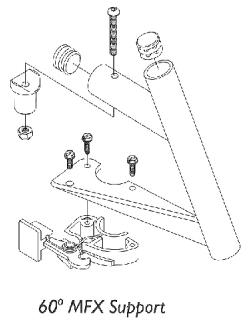

Footrest Support Assemblies

Swingaway 60 Degree, 70 Degree, and 90 Degree

Footrest Support Assemblies

Swingaway 60 Degree, 70 Degree, and 90 Degree

Item Number	Note	Part Number	Description	Quantity Per	
				Package	Assembly
1		1022831	Screw, Socket Button Head (1/4-20 x 1-7/8")	1	1
2		1029501	Plug Button, Black (1")	1	1
3		1017148	Pivot, Footrest	1	1
4		1025736	Locknut (1/4-20)	1	1
5		1025451	Screw, Slotted Hex Washer Head (#10-32 x 5/8")	1	2
6		1017423	Screw, Slotted Hex Washer Head w/ Patch (#10-32 x 1/2")	1	1
7		1025454	Housing, Latch - Right	1	1
7		1025455	Housing, Latch - Left	1	1
8		1026124	Collar, Anti-Rattle	1	1
9	A	See Chart	#9 Footrest Support Assemblies	1	1
10		1118544	Kit, Extension w/ Hardware (2")	1	1
10		8881038231	Kit, 3" Extension w/ Hardware (Pair)	2	1
11		1045267	Screw, Hex Head w/ Patch (1/4-20 x 3/4")	1	1
12		1026099	Spacer, Coved (1/4 x 11/16 x 1/2")	1	2
13		1028004	Kit, Pivot Slide Tube Mounting Hardware (Pair)	2	1
	B	1026987	Guard, Impact (8" L)	1	1