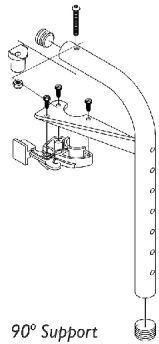

Footrest Support Assemblies

Swingaway 60 Degree, 70 Degree, and 90 Degree

Footrest Support Assemblies

Swingaway 60 Degree, 70 Degree, and 90 Degree

Item Number	Note	Part Number	Description	Quantity Per	
				Package	Assembly
1		1022831	Screw, Socket Button Head (1/4-20 x 1-7/8")	1	1
2		1029501	Plug Button, Black (1")	1	1
3		1017148	Pivot, Footrest	1	1
4		1025736	Locknut (1/4-20)	1	1
5		1025451	Screw, Slotted Hex Washer Head (#10-32 x 5/8")	1	2
6		1017423	Screw, Slotted Hex Washer Head w/ Patch (#10-32 x 1/2")	1	1
7		1025454	Housing, Latch - Right	1	1
7		1025455	Housing, Latch - Left	1	1
8		1026124	Collar, Anti-Rattle	1	1
9	A	See Chart	#9 Footrest Support Assemblies	1	1
10		1118544	Kit, Extension w/ Hardware (2")	1	1
10		8881038231	Kit, 3" Extension w/ Hardware (Pair)	2	1
11		1045267	Screw, Hex Head w/ Patch (1/4-20 x 3/4")	1	1
12		1026099	Spacer, Coved (1/4 x 11/16 x 1/2")	1	2
13		1028004	Kit, Pivot Slide Tube Mounting Hardware (Pair)	2	1
	B	1026987	Guard, Impact (8" L)	1	1