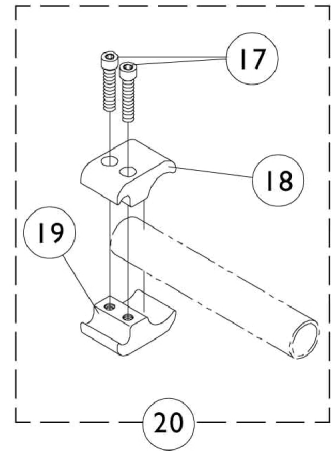

Wheel Lock - Hill Holder

12" and 20" Rear Wheels

Wheel Lock - Hill Holder 12" and 20" Rear Wheels

Item Number	Note	Part Number	Description	Quantity Per	
				Package	Assembly
1		1025765	Locknut (1/4-28)	1	5
2		1055304	Screw, Socket Button Head (1/4-28 x 5/8")	1	2
3		1038344-NLA	NLA - Handle, Wheel Lock, Black - Right	1	1
3		1038345-NLA	NLA - Handle, Wheel Lock, Black - Left	1	1
4		1006490	Tip, Plastic, Black	1	1
5		1018727-NLA	NLA - Link, Stop, Black	1	1
6		1028411-NLA	NLA - Spacer (1/4 x 1/2 x 5/32")	1	1
7		1028399-NLA	NLA - Strap, Wheel Lock	1	1
8		1055306-NLA	NLA - Screw, Button Head Cap (1/4-28 x 7/8")	1	1
9		1059284-NLA	NLA - Screw, Socket Button Head (1/4-28 x 1-1/4")	1	1
10		1020363-NLA	NLA - Spacer (1/4 x 1/2 x 1/2")	1	1
11		1026829-NLA	NLA - Bracket Assembly, Black - Right	1	1
11		1026830-NLA	NLA - Bracket Assembly, Black - Left	1	1
12		1026103	Washer, Nylon (1/4 x 1/2 x 1/32")	1	6
13		1016650-NLA	NLA - Spring, Torsion - Right	1	1
13		1016651-NLA	NLA - Spring, Torsion - Left	1	1
14		1015857	Shoe, Wheel Lock	1	1
15		1013971	Washer, Nylon (1/4 x 7/16 x 5/64")	1	1
16	A	1039323	NLA - Hill Holder Assembly w/ Hardware - Right	1	1
1			Locknut (1/4-28)	1	5
2			Screw, Socket Button Head (1/4-28 x 5/8")	1	2
3			NLA - Handle, Wheel Lock, Black - Right	1	1
4			Tip, Plastic, Black	1	1
5			NLA - Link, Stop, Black	1	1
6			NLA - Spacer (1/4 x 1/2 x 5/32")	1	1
7			NLA - Strap, Wheel Lock	1	1
8			NLA - Screw, Button Head Cap (1/4-28 x 7/8")	1	1
9			NLA - Screw, Socket Button Head (1/4-28 x 1-1/4")	1	1
10			NLA - Spacer (1/4 x 1/2 x 1/2")	1	1
11			NLA - Bracket Assembly, Black - Right	1	1
12			Washer, Nylon (1/4 x 1/2 x 1/32")	1	7
13			NLA - Spring, Torsion - Right	1	1
14			Shoe, Wheel Lock	1	1
15			Washer, Nylon (1/4 x 7/16 x 5/64")	1	1
16	A	1039324	NLA - Hill Holder Assembly w/ Hardware - Left	1	1
1			Locknut (1/4-28)	1	5
2			Screw, Socket Button Head (1/4-28 x 5/8")	1	2
3			NLA - Handle, Wheel Lock, Black - Left	1	1
4			Tip, Plastic, Black	1	1
5			NLA - Link, Stop, Black	1	1
6			NLA - Spacer (1/4 x 1/2 x 5/32")	1	1
7			NLA - Strap, Wheel Lock	1	1
8			NLA - Screw, Button Head Cap (1/4-28 x 7/8")	1	1
9			NLA - Screw, Socket Button Head (1/4-28 x 1-1/4")	1	1
10			NLA - Spacer (1/4 x 1/2 x 1/2")	1	1
11			NLA - Bracket Assembly, Black - Left	1	1