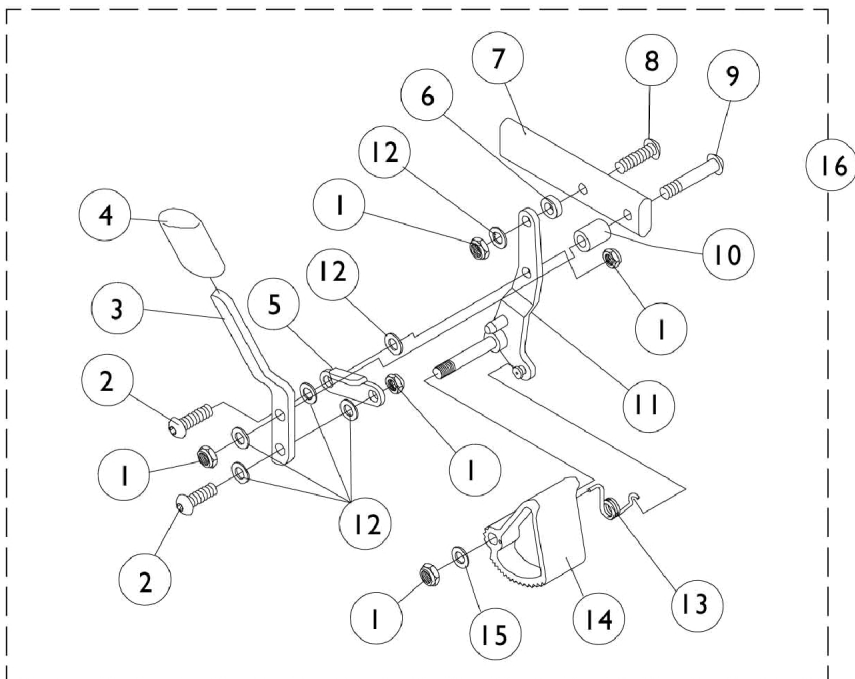

Wheel Lock - Hill Holder

12" and 20" Rear Wheels

Wheel Lock - Hill Holder 12" and 20" Rear Wheels

Item Number	Note	Part Number	Description	Quantity Per	
				Package	Assembly
1		1025765	Locknut (1/4-28)	1	5
2		1055304	Screw, Socket Button Head (1/4-28 x 5/8")	1	2
3		1038344-NLA	NLA - Handle, Wheel Lock, Black - Right	1	1
3		1038345-NLA	NLA - Handle, Wheel Lock, Black - Left	1	1
4		1006490	Tip, Plastic, Black	1	1
5		1018727-NLA	NLA - Link, Stop, Black	1	1
6		1028411-NLA	NLA - Spacer (1/4 x 1/2 x 5/32")	1	1
7		1028399-NLA	NLA - Strap, Wheel Lock	1	1
8		1055306-NLA	NLA - Screw, Button Head Cap (1/4-28 x 7/8")	1	1
9		1059284-NLA	NLA - Screw, Socket Button Head (1/4-28 x 1-1/4")	1	1
10		1020363-NLA	NLA - Spacer (1/4 x 1/2 x 1/2")	1	1
11		1026829-NLA	NLA - Bracket Assembly, Black - Right	1	1
11		1026830-NLA	NLA - Bracket Assembly, Black - Left	1	1
12		1026103	Washer, Nylon (1/4 x 1/2 x 1/32")	1	6
13		1016650-NLA	NLA - Spring, Torsion - Right	1	1
13		1016651-NLA	NLA - Spring, Torsion - Left	1	1
14		1015857	Shoe, Wheel Lock	1	1
15		1013971	Washer, Nylon (1/4 x 7/16 x 5/64")	1	1
16	A	1039323	NLA - Hill Holder Assembly w/ Hardware - Right	1	1
1			Locknut (1/4-28)	1	5
2			Screw, Socket Button Head (1/4-28 x 5/8")	1	2
3			NLA - Handle, Wheel Lock, Black - Right	1	1
4			Tip, Plastic, Black	1	1
5			NLA - Link, Stop, Black	1	1
6			NLA - Spacer (1/4 x 1/2 x 5/32")	1	1
7			NLA - Strap, Wheel Lock	1	1
8			NLA - Screw, Button Head Cap (1/4-28 x 7/8")	1	1
9			NLA - Screw, Socket Button Head (1/4-28 x 1-1/4")	1	1
10			NLA - Spacer (1/4 x 1/2 x 1/2")	1	1
11			NLA - Bracket Assembly, Black - Right	1	1
12			Washer, Nylon (1/4 x 1/2 x 1/32")	1	7
13			NLA - Spring, Torsion - Right	1	1
14			Shoe, Wheel Lock	1	1
15			Washer, Nylon (1/4 x 7/16 x 5/64")	1	1
16	A	1039324	NLA - Hill Holder Assembly w/ Hardware - Left	1	1
1			Locknut (1/4-28)	1	5
2			Screw, Socket Button Head (1/4-28 x 5/8")	1	2
3			NLA - Handle, Wheel Lock, Black - Left	1	1
4			Tip, Plastic, Black	1	1
5			NLA - Link, Stop, Black	1	1
6			NLA - Spacer (1/4 x 1/2 x 5/32")	1	1
7			NLA - Strap, Wheel Lock	1	1
8			NLA - Screw, Button Head Cap (1/4-28 x 7/8")	1	1
9			NLA - Screw, Socket Button Head (1/4-28 x 1-1/4")	1	1
10			NLA - Spacer (1/4 x 1/2 x 1/2")	1	1
11			NLA - Bracket Assembly, Black - Left	1	1