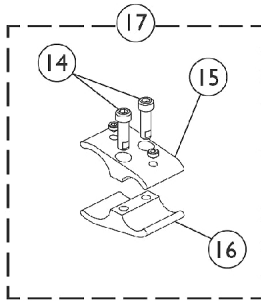

# Wheel Lock - Pull to Lock

## 22" and 24" Rear Wheels

## Wheel Lock - Pull to Lock 22" and 24" Rear Wheels

Item Number	Note	Part Number	Description	Quantity Per	
				Package	Assembly
1		1006490	Tip, Plastic, Black	1	1
2		1055304	Screw, Socket Button Head (1/4-28 x 5/8")	1	2
3		1083099	Screw, Socket Button Head (1/4-28 x 1-1/2")	1	1
4		1059345-NLA	NLA - Handle, Wheel Lock, Black - Right	1	1
4		1059346-NLA	NLA - Handle, Wheel Lock, Black - Left	1	1
5		1026103	Washer, Nylon (1/4 x 1/2 x 1/32")	1	8
6		1025765	Locknut (1/4-28)	1	4
7		1055306-NLA	NLA - Screw, Button Head Cap (1/4-28 x 7/8")	1	1
8		1020363-NLA	NLA - Spacer (1/4 x 1/2 x 1/2")	1	1
9		1080551-NLA	NLA - Strap, Wheel Lock	1	1
10		1028411-NLA	NLA - Spacer (1/4 x 1/2 x 5/32")	1	1
11		1021405-NLA	NLA - Shoe, Wheel Lock	1	1
12		1018733-NLA	NLA - Link, Stop, Black	1	1
13	A	1118612	Wheel Lock Assembly -Right	1	1
13	A	1118613	Wheel Lock Assembly -Left	1	1
14		1027268	Screw, Allen Head (1/4-20 x 1")	1	2
15		1043711	Clamp, Half, Non-Threaded	1	1
16		1043712	Clamp, Half, Threaded	1	1
17		1068210-NLA	Kit, Wheel Lock Attaching Hardware (1" Tubing)	1	1
			Screw, Allen Head (1/4-20 x 1")	1	2
			Clamp, Half, Non-Threaded	1	1
			Clamp, Half, Threaded	1	1