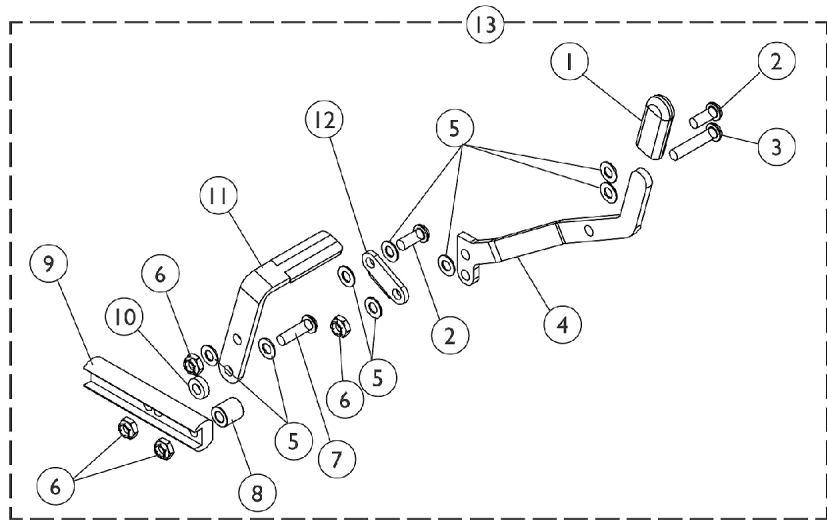

# Wheel Lock - Pull to Lock

## 22" and 24" Rear Wheels

## Wheel Lock - Pull to Lock 22" and 24" Rear Wheels

Item Number	Note	Part Number	Description	Quantity Per	
				Package	Assembly
1		1006490	Tip, Plastic, Black	1	1
2		1055304	Screw, Socket Button Head (1/4-28 x 5/8")	1	2
3		1083099	Screw, Socket Button Head (1/4-28 x 1-1/2")	1	1
4		1059345-NLA	NLA - Handle, Wheel Lock, Black - Right	1	1
4		1059346-NLA	NLA - Handle, Wheel Lock, Black - Left	1	1
5		1026103	Washer, Nylon (1/4 x 1/2 x 1/32")	1	8
6		1025765	Locknut (1/4-28)	1	4
7		1055306-NLA	NLA - Screw, Button Head Cap (1/4-28 x 7/8")	1	1
8		1020363-NLA	NLA - Spacer (1/4 x 1/2 x 1/2")	1	1
9		1080551-NLA	NLA - Strap, Wheel Lock	1	1
10		1028411-NLA	NLA - Spacer (1/4 x 1/2 x 5/32")	1	1
11		1021405-NLA	NLA - Shoe, Wheel Lock	1	1
12		1018733-NLA	NLA - Link, Stop, Black	1	1
13	A	1118612	Wheel Lock Assembly -Right	1	1
13	A	1118613	Wheel Lock Assembly -Left	1	1
14		1027268	Screw, Allen Head (1/4-20 x 1")	1	2
15		1043711	Clamp, Half, Non-Threaded	1	1
16		1043712	Clamp, Half, Threaded	1	1
17		1068210-NLA	Kit, Wheel Lock Attaching Hardware (1" Tubing)	1	1
			Screw, Allen Head (1/4-20 x 1")	1	2
			Clamp, Half, Non-Threaded	1	1
			Clamp, Half, Threaded	1	1