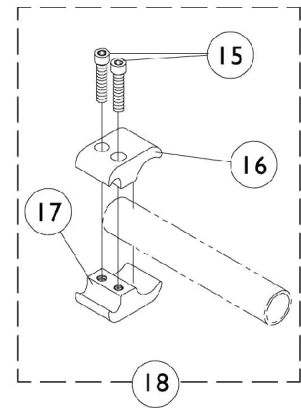

Wheel Lock - Pull to Lock

12" and 20" Rear Wheels

Wheel Lock - Pull to Lock 12" and 20" Rear Wheels

Item Number	Note	Part Number	Description	Quantity Per	
				Package	Assembly
1		1025765	Locknut (1/4-28)	1	4
2		1026103	Washer, Nylon (1/4 x 1/2 x 1/32")	1	5
3		1031780-NLA	NLA - Handle, Pull/ Lock, Black - Right	1	1
3		1031781-NLA	NLA - Handle, Pull/ Lock, Black - Left	1	1
4		47376X024	Tip, Rubber Wheel Lock Handle, Black	1	1
5		1018733-NLA	NLA - Link, Stop, Black	1	1
6		1026907	Washer (1/4 x 1/2 x 1/16")	1	1
7		1028399-NLA	NLA - Strap, Wheel Lock	1	1
8		1055305-NLA	NLA - Screw, Socket Button Head (1/4-28 x 3/4")	1	2
9		1059284-NLA	NLA - Screw, Socket Button Head (1/4-28 x 1-1/4")	1	1
10		1020363-NLA	NLA - Spacer (1/4 x 1/2 x 1/2")	1	1
11		1055304	Screw, Socket Button Head (1/4-28 x 5/8")	1	1
12		1021405-NLA	NLA - Shoe, Wheel Lock	1	1
13		1028411-NLA	NLA - Spacer (1/4 x 1/2 x 5/32")	1	1
14	A	1049539	Wheel Lock, Clamp On, Pull to Lock - Right	1	1
14	A	1049540	Wheel Lock, Clamp On, Pull to Lock - Left	1	1
15		1027268	Screw, Allen Head (1/4-20 x 1")	1	2
16		1026097-NLA	NLA - Clamp, Wheel Lock, Non-Threaded (1")	1	1
17		1026096-NLA	NLA - Clamp, Wheel Lock, Threaded (1")	1	1
18	B	1039344	Kit, Wheel Lock Attaching Hardware (1" tubing)	1	1
			NLA - Clamp, Wheel Lock, Threaded (1")	1	2
			NLA - Clamp, Wheel Lock, Non-Threaded (1")	1	2
			Screw, Allen Head (1/4-20 x 1")	1	4

NOTE: A - Includes items 1 - 13.
B - Includes items 15 - 17.