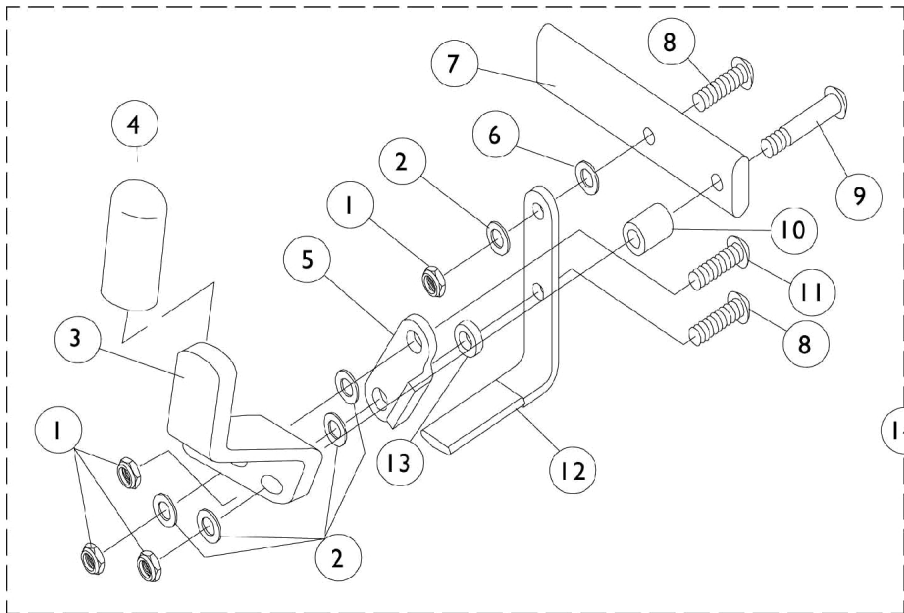

Wheel Lock - Pull to Lock

12" and 20" Rear Wheels

Wheel Lock - Pull to Lock 12" and 20" Rear Wheels

Item Number	Note	Part Number	Description	Quantity Per	
				Package	Assembly
1		1025765	Locknut (1/4-28)	1	4
2		1026103	Washer, Nylon (1/4 x 1/2 x 1/32")	1	5
3		1031780-NLA	NLA - Handle, Pull/ Lock, Black - Right	1	1
3		1031781-NLA	NLA - Handle, Pull/ Lock, Black - Left	1	1
4		47376X024	Tip, Rubber Wheel Lock Handle, Black	1	1
5		1018733-NLA	NLA - Link, Stop, Black	1	1
6		1026907	Washer (1/4 x 1/2 x 1/16")	1	1
7		1028399-NLA	NLA - Strap, Wheel Lock	1	1
8		1055305-NLA	NLA - Screw, Socket Button Head (1/4-28 x 3/4")	1	2
9		1059284-NLA	NLA - Screw, Socket Button Head (1/4-28 x 1-1/4")	1	1
10		1020363-NLA	NLA - Spacer (1/4 x 1/2 x 1/2")	1	1
11		1055304	Screw, Socket Button Head (1/4-28 x 5/8")	1	1
12		1021405-NLA	NLA - Shoe, Wheel Lock	1	1
13		1028411-NLA	NLA - Spacer (1/4 x 1/2 x 5/32")	1	1
14	A	1049539	Wheel Lock, Clamp On, Pull to Lock - Right	1	1
14	A	1049540	Wheel Lock, Clamp On, Pull to Lock - Left	1	1
15		1027268	Screw, Allen Head (1/4-20 x 1")	1	2
16		1026097-NLA	NLA - Clamp, Wheel Lock, Non-Threaded (1")	1	1
17		1026096-NLA	NLA - Clamp, Wheel Lock, Threaded (1")	1	1
18	B	1039344	Kit, Wheel Lock Attaching Hardware (1" tubing)	1	1
			NLA - Clamp, Wheel Lock, Threaded (1")	1	2
			NLA - Clamp, Wheel Lock, Non-Threaded (1")	1	2
			Screw, Allen Head (1/4-20 x 1")	1	4

NOTE: A - Includes items 1 - 13.
B - Includes items 15 - 17.