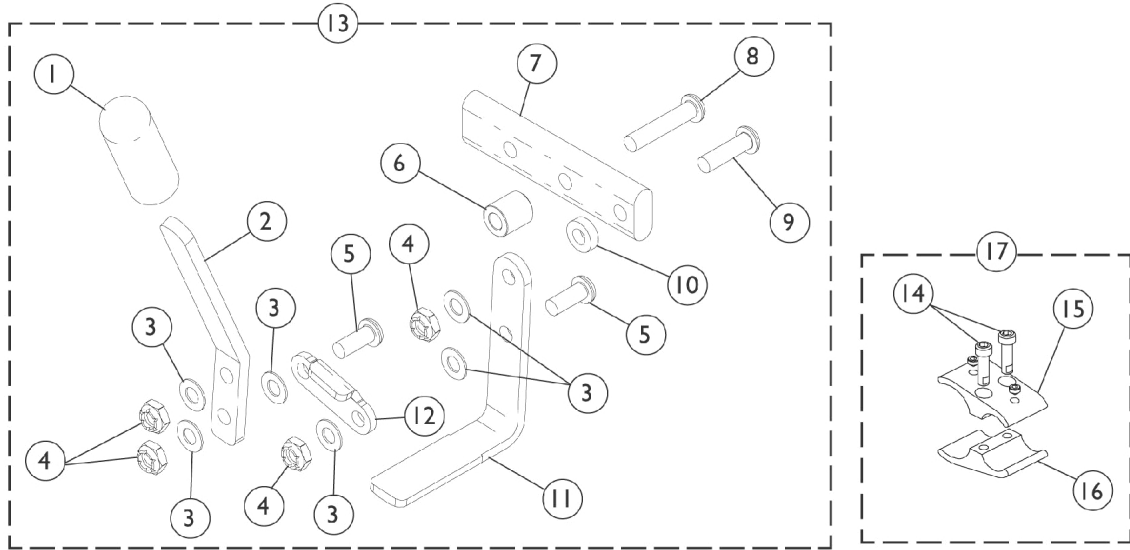

Wheel Lock - Push to Lock

12" and 20" Rear Wheels

Wheel Lock - Push to Lock 12" and 20" Rear Wheels

Item Number	Note	Part Number	Description	Quantity Per	
				Package	Assembly
1		47376X024	Tip, Rubber Wheel Lock Handle, Black	1	1
2		1028414	Handle, Wheel Lock, Black - Right/ Left	1	1
3		1026103	Washer, Nylon (1/4 x 1/2 x 1/32")	1	6
4		1025765	Locknut (1/4-28)	1	4
5		1055304	Screw, Socket Button Head (1/4-28 x 5/8")	1	2
6		1020363-NLA	NLA - Spacer (1/4 x 1/2 x 1/2")	1	1
7		1028399-NLA	NLA - Strap, Wheel Lock	1	1
8		1059284-NLA	NLA - Screw, Socket Button Head (1/4-28 x 1-1/4")	1	1
9		1055306-NLA	NLA - Screw, Button Head Cap (1/4-28 x 7/8")	1	1
10		1028411-NLA	NLA - Spacer (1/4 x 1/2 x 5/32")	1	1
11		1021405-NLA	NLA - Shoe, Wheel Lock	1	1
12		1018733-NLA	NLA - Link, Stop, Black	1	1
13	A	1118610	Wheel Lock, Push to Lock High Mount -Right	1	1
13	A	1118611	Wheel Lock, Push to Lock High Mount -Left	1	1
14		1027268	Screw, Allen Head (1/4-20 x 1")	1	2
15		1026097-NLA	NLA - Clamp, Wheel Lock, Non-Threaded (1")	1	1
16		1026096-NLA	NLA - Clamp, Wheel Lock, Threaded (1")	1	1
17	B	1039344	Kit, Wheel Lock Attaching Hardware (1" tubing)	1	1
14			Screw, Allen Head (1/4-20 x 1")	1	4
15			NLA - Clamp, Wheel Lock, Non-Threaded (1")	1	2
16			NLA - Clamp, Wheel Lock, Threaded (1")	1	2

NOTE: A - Includes items 1-12
B - Includes items 14-16