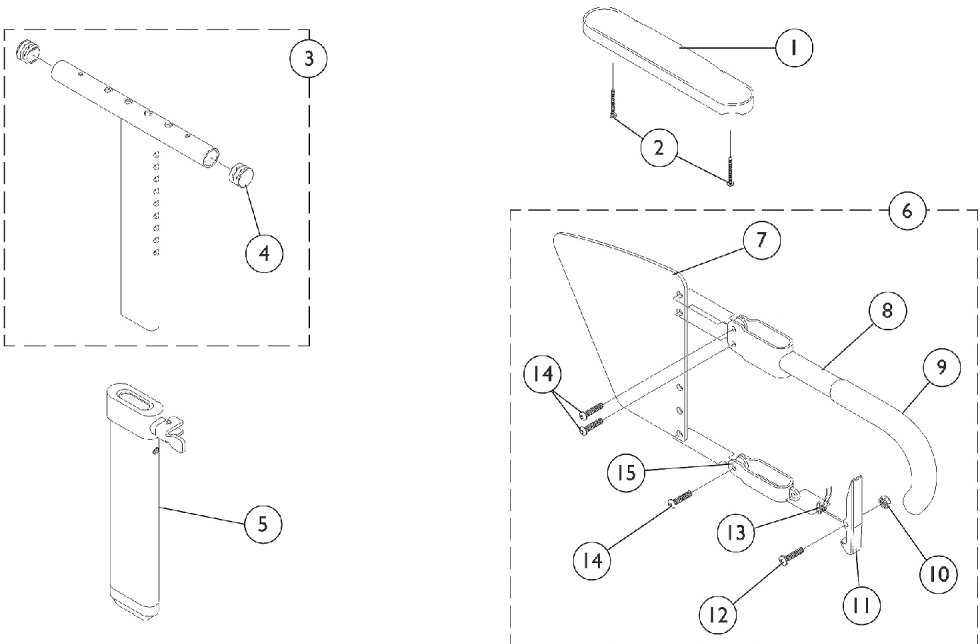

"T" Arms and Hardware

"T" Arms and Hardware

Item Number	Note	Part Number	Description	Quantity Per	
				Package	Assembly
1	A	8881053570	Kit, Arm Pad w/ Screws, Desk Length (Pair)	2	1
1	A	8881053571	Kit, Arm Pad w/ Screws, Full Length (Pair)	2	1
2		1025714	Screw, Phillips Pan Head (#10-32 x 1-1/8")	1	2
3		1069639	T-Arm Assembly w/ Plug Buttons, Desk Length, Low Range, Black	1	1
3		1069641	T-Arm Assembly w/ Plug Buttons, Desk Length, High Range, Black	1	1
3		1069643	T-Arm Assembly w/ Plug Buttons, Full Length, Low Range, Black	1	1
3		1069645	T-Arm Assembly w/ Plug Buttons, Full Length, High Range, Black	1	1
4		1027095	Plug Button, Black (7/8")	1	2
5		1069635	Post, Arm, Low Range	1	1
5		1069637	Post, Arm, High Range	1	1
6		1073424	Kit, Clothing Guard, Low Range - Right	1	1
6		1073425	Kit, Clothing Guard, Low Range - Left	1	1
6		1073422	Kit, Clothing Guard, High Range - Right	1	1
6		1073423	Kit, Clothing Guard, High Range - Left	1	1
7		1069652-NLA	NLA - Guard, Clothing, Low Range	1	1
7		1069651-NLA	NLA - Guard, Clothing, High Range	1	1
8		1069634	Tube, Support, Low Range, Black - Right	1	1
8		1073247-NLA	NLA - Tube, Support, Low Range, Black - Left	1	1
8		1069650-NLA	NLA - Tube, Support, High Range, Black - Right	1	1
8		1073246	Tube, Support, High Range, Black - Left	1	1
9		1028427	Grip, Foam	1	1
10		1025731	Locknut (#10-32)	1	1
11		1076839-NLA	NLA - Lever, Locking	1	1
12		1025716	Screw, Phillips Pan Head (#10-32 x 11/16")	1	1
13		1073196-NLA	NLA - Spring, Torsion	1	1
14		1006773-NLA	NLA - Screw, Socket Button Head (1/4-20 x 1/2")	1	3
15		1075069-NLA	NLA - Clamp, Clothing Guard - Right	1	1
15		1075070-NLA	NLA - Clamp, Clothing Guard - Left	1	1
16	B	1069632	Arm Socket Assembly, Bolt On	1	1
17		1055305-NLA	NLA - Screw, Socket Button Head (1/4-28 x 3/4")	1	4
18		1069609	Insert, Arm Socket, Black	1	2
19		1055348	Screw, Hex Head (1/4-28 x 1-3/4")	1	2
20		1069629-NLA	NLA - Bracket, T-Arm Socket, Threaded, Black	1	1
21	C	1026907	Washer (1/4 x 1/2 x 1/16")	1	2
22		1085111	Nut, Hex (1/4-28)	1	3
23		1069620-NLA	NLA - Bracket, Socket, Black	1	1
24		1026108	Lockwasher (1/4 x 15/32 x 1/64")	1	4
25		1055346-NLA	NLA - Screw, Hex Head (1/4-28 x 3/4")	1	4
26		1075162-NLA	NLA - Clamp, "T" Arm Socket - Outside	1	1
27		1069605	Clamp, "T" Arm Socket - Inside	1	1
28		1055298	Screw, Hex Head (1/4-28 x 1-5/8")	1	3
29	D	1069627-NLA	NLA - Arm Socket Assembly, Clamp On	1	1
	E	See Chart	"T" Arm Kits	1	1