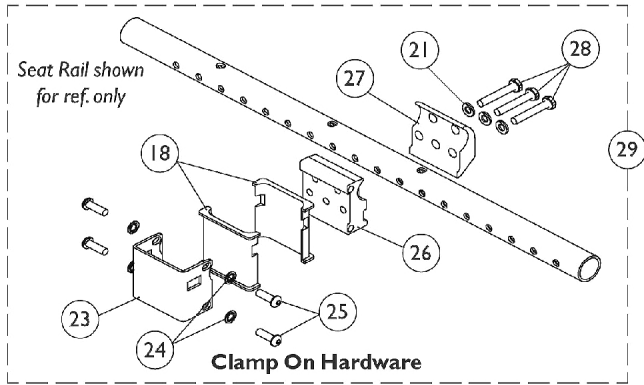

"T" Arms and Hardware

"T" Arms and Hardware

Item Number	Note	Part Number	Description	Quantity Per	
				Package	Assembly
1	A	8881053570	Kit, Arm Pad w/ Screws, Desk Length (Pair)	2	1
1	A	8881053571	Kit, Arm Pad w/ Screws, Full Length (Pair)	2	1
2		1025714	Screw, Phillips Pan Head (#10-32 x 1-1/8")	1	2
3		1069639	T-Arm Assembly w/ Plug Buttons, Desk Length, Low Range, Black	1	1
3		1069641	T-Arm Assembly w/ Plug Buttons, Desk Length, High Range, Black	1	1
3		1069643	T-Arm Assembly w/ Plug Buttons, Full Length, Low Range, Black	1	1
3		1069645	T-Arm Assembly w/ Plug Buttons, Full Length, High Range, Black	1	1
4		1027095	Plug Button, Black (7/8")	1	2
5		1069635	Post, Arm, Low Range	1	1
5		1069637	Post, Arm, High Range	1	1
6		1073424	Kit, Clothing Guard, Low Range - Right	1	1
6		1073425	Kit, Clothing Guard, Low Range - Left	1	1
6		1073422	Kit, Clothing Guard, High Range - Right	1	1
6		1073423	Kit, Clothing Guard, High Range - Left	1	1
7		1069652-NLA	NLA - Guard, Clothing, Low Range	1	1
7		1069651-NLA	NLA - Guard, Clothing, High Range	1	1
8		1069634	Tube, Support, Low Range, Black - Right	1	1
8		1073247-NLA	NLA - Tube, Support, Low Range, Black - Left	1	1
8		1069650-NLA	NLA - Tube, Support, High Range, Black - Right	1	1
8		1073246	Tube, Support, High Range, Black - Left	1	1
9		1028427	Grip, Foam	1	1
10		1025731	Locknut (#10-32)	1	1
11		1076839-NLA	NLA - Lever, Locking	1	1
12		1025716	Screw, Phillips Pan Head (#10-32 x 11/16")	1	1
13		1073196-NLA	NLA - Spring, Torsion	1	1
14		1006773-NLA	NLA - Screw, Socket Button Head (1/4-20 x 1/2")	1	3
15		1075069-NLA	NLA - Clamp, Clothing Guard - Right	1	1
15		1075070-NLA	NLA - Clamp, Clothing Guard - Left	1	1
16	B	1069632	Arm Socket Assembly, Bolt On	1	1
17		1055305-NLA	NLA - Screw, Socket Button Head (1/4-28 x 3/4")	1	4
18		1069609	Insert, Arm Socket, Black	1	2
19		1055348	Screw, Hex Head (1/4-28 x 1-3/4")	1	2
20		1069629-NLA	NLA - Bracket, T-Arm Socket, Threaded, Black	1	1
21	C	1026907	Washer (1/4 x 1/2 x 1/16")	1	2
22		1085111	Nut, Hex (1/4-28)	1	3
23		1069620-NLA	NLA - Bracket, Socket, Black	1	1
24		1026108	Lockwasher (1/4 x 15/32 x 1/64")	1	4
25		1055346-NLA	NLA - Screw, Hex Head (1/4-28 x 3/4")	1	4
26		1075162-NLA	NLA - Clamp, "T" Arm Socket - Outside	1	1
27		1069605	Clamp, "T" Arm Socket - Inside	1	1
28		1055298	Screw, Hex Head (1/4-28 x 1-5/8")	1	3
29	D	1069627-NLA	NLA - Arm Socket Assembly, Clamp On	1	1
	E	See Chart	"T" Arm Kits	1	1