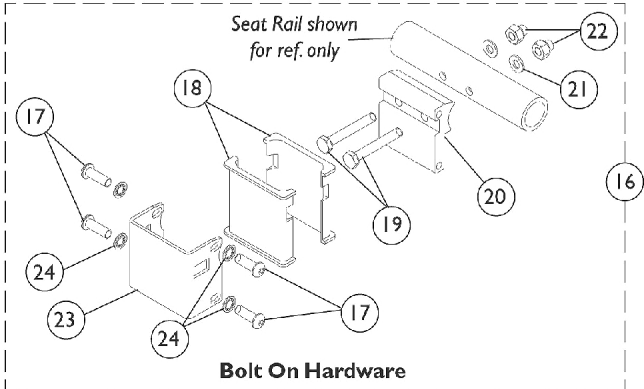

"T" Arms and Hardware

"T" Arms and Hardware

Item Number	Note	Part Number	Description	Quantity Per	
				Package	Assembly
1	A	8881053570	Kit, Arm Pad w/ Screws, Desk Length (Pair)	2	1
1	A	8881053571	Kit, Arm Pad w/ Screws, Full Length (Pair)	2	1
2		1025714	Screw, Phillips Pan Head (#10-32 x 1-1/8")	1	2
3		1069639	T-Arm Assembly w/ Plug Buttons, Desk Length, Low Range, Black	1	1
3		1069641	T-Arm Assembly w/ Plug Buttons, Desk Length, High Range, Black	1	1
3		1069643	T-Arm Assembly w/ Plug Buttons, Full Length, Low Range, Black	1	1
3		1069645	T-Arm Assembly w/ Plug Buttons, Full Length, High Range, Black	1	1
4		1027095	Plug Button, Black (7/8")	1	2
5		1069635	Post, Arm, Low Range	1	1
5		1069637	Post, Arm, High Range	1	1
6		1073424	Kit, Clothing Guard, Low Range - Right	1	1
6		1073425	Kit, Clothing Guard, Low Range - Left	1	1
6		1073422	Kit, Clothing Guard, High Range - Right	1	1
6		1073423	Kit, Clothing Guard, High Range - Left	1	1
7		1069652-NLA	NLA - Guard, Clothing, Low Range	1	1
7		1069651-NLA	NLA - Guard, Clothing, High Range	1	1
8		1069634	Tube, Support, Low Range, Black - Right	1	1
8		1073247-NLA	NLA - Tube, Support, Low Range, Black - Left	1	1
8		1069650-NLA	NLA - Tube, Support, High Range, Black - Right	1	1
8		1073246	Tube, Support, High Range, Black - Left	1	1
9		1028427	Grip, Foam	1	1
10		1025731	Locknut (#10-32)	1	1
11		1076839-NLA	NLA - Lever, Locking	1	1
12		1025716	Screw, Phillips Pan Head (#10-32 x 11/16")	1	1
13		1073196-NLA	NLA - Spring, Torsion	1	1
14		1006773-NLA	NLA - Screw, Socket Button Head (1/4-20 x 1/2")	1	3
15		1075069-NLA	NLA - Clamp, Clothing Guard - Right	1	1
15		1075070-NLA	NLA - Clamp, Clothing Guard - Left	1	1
16	B	1069632	Arm Socket Assembly, Bolt On	1	1
17		1055305-NLA	NLA - Screw, Socket Button Head (1/4-28 x 3/4")	1	4
18		1069609	Insert, Arm Socket, Black	1	2
19		1055348	Screw, Hex Head (1/4-28 x 1-3/4")	1	2
20		1069629-NLA	NLA - Bracket, T-Arm Socket, Threaded, Black	1	1
21	C	1026907	Washer (1/4 x 1/2 x 1/16")	1	2
22		1085111	Nut, Hex (1/4-28)	1	3
23		1069620-NLA	NLA - Bracket, Socket, Black	1	1
24		1026108	Lockwasher (1/4 x 15/32 x 1/64")	1	4
25		1055346-NLA	NLA - Screw, Hex Head (1/4-28 x 3/4")	1	4
26		1075162-NLA	NLA - Clamp, "T" Arm Socket - Outside	1	1
27		1069605	Clamp, "T" Arm Socket - Inside	1	1
28		1055298	Screw, Hex Head (1/4-28 x 1-5/8")	1	3
29	D	1069627-NLA	NLA - Arm Socket Assembly, Clamp On	1	1
	E	See Chart	"T" Arm Kits	1	1