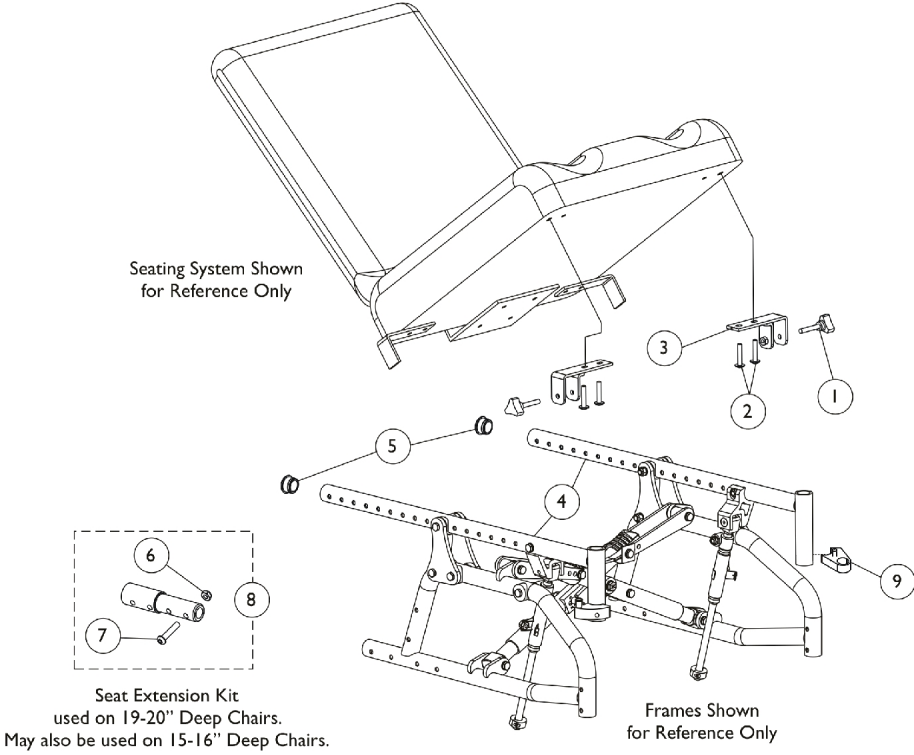

Seat Rails, Seat Mounting Hardware, Extension Kit and Hanger Brackets

Seat Rails, Seat Mounting Hardware, Extension Kit and Hanger Brackets

Item Number	Note	Part Number	Description	Quantity Per	
				Package	Assembly
1		1027684	Knob, Clamping, Black	1	2
2		2000601-NLA	NLA - Screw, Phillips Truss Head (1/4-20 x 1-1/4")	1	4
3		1118589-NLA	NLA - Bracket, Seat Mounting, Black	1	2
4	A,B	8881118491	Rail, Seat, Short - Right (12 - 14" D)	1	1
4	A,B	8881118492	Rail, Seat, Short - Left (12 - 14" D)	1	1
4	A,B	8881118489	Rail, Seat, Long - Right (12 - 18" D)	1	1
4	A,B	8881118490	Rail, Seat, Long - Left (12 - 18" D)	1	1
5		1056328	Plug Button, Black (1")	1	2
6		1025765	Locknut (1/4-28)	1	1
7		1059284-NLA	NLA - Screw, Socket Button Head (1/4-28 x 1-1/4")	1	1
8	C	1118544	Kit, Extension w/ Hardware (2")	1	1
9	D	1054571	Kit, Sector Block - Right	1	1
9	D	1054572	Kit, Sector Block - Left	1	1
9	D,E	1128280	Kit, Sector Block - Right	1	1
			Block, Sector - Right	1	1
			Screw, Hex Head (1/4-20 x 1-5/8")	1	1
			Washer (1/4 x 1/2 x 1/16")	1	1
9	D,E	1128281	Kit, Sector Block - Left	1	1
			Block, Sector - Left	1	1
			Screw, Hex Head (1/4-20 x 1-5/8")	1	1
			Washer (1/4 x 1/2 x 1/16")	1	1
	E	1142975	Kit, Sector Block Hardware, Lift Off (Pair)	1	1
			Screw, Hex Head (1/4-20 x 1-5/8")	1	2
			Washer (1/4 x 1/2 x 1/16")	1	2
			Block, Sector - Right	1	1
			Block, Sector - Left	1	1

NOTE: A - Specify Frame Finish when ordering
B - Seat Rails Do Not include item 9, Sector Blocks. Must be ordered separately.
C - Includes Seat Extension plus items 6 and 7
D - Includes Sector Block, Washer, and Screw
E - For use on lift-off style front riggings only.