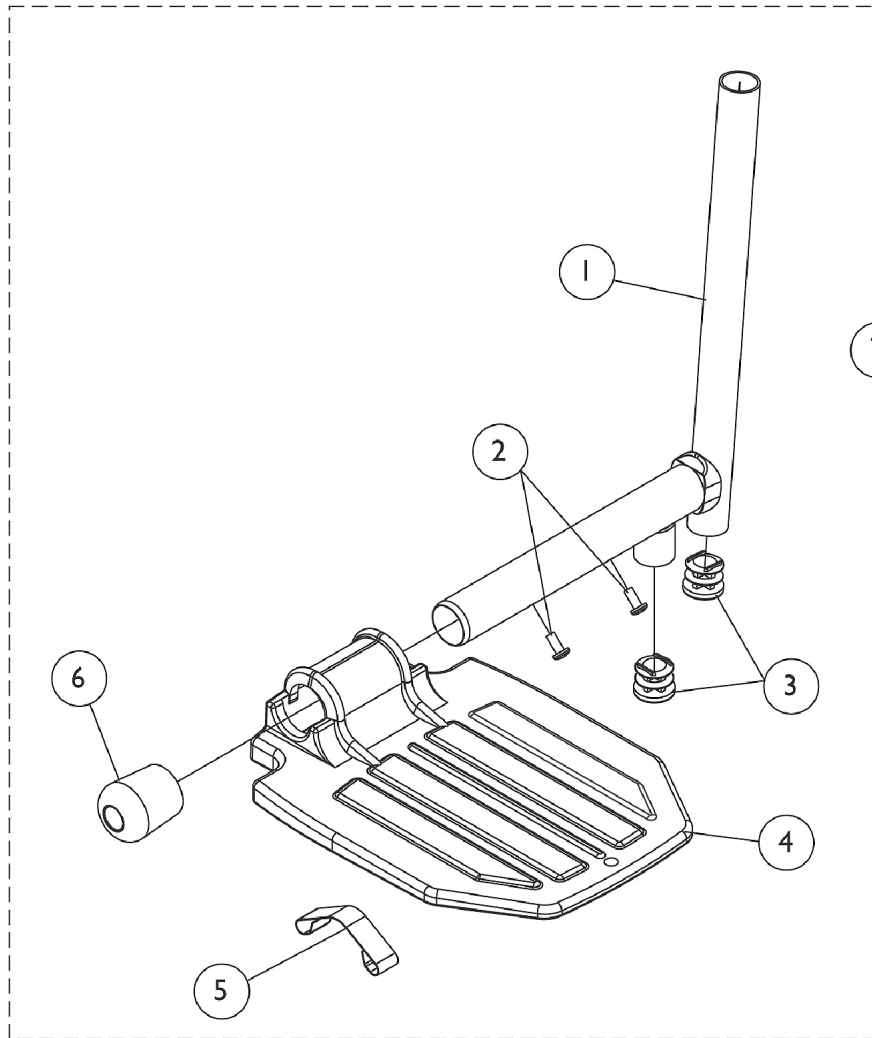

Pivot Slide Tube w/ Footplate - Legrest PH904A

Item Number	Note	Part Number	Description	Quantity Per	
				Package	Assembly
1		1100568-NLA	NLA - Pivot/Slide Tube w/ Plug Button, Black	1	1
2		40120X001	Screw, Phillips Pan Head (#8-32 x 3/8")	1	2
3		1027097	Plug Button, Black (3/4")	1	2
4		44200X027	Footplate, Aluminum, Medium, Black (7-3/4" W x 6" L)	1	1
5		1006981	Spring, Tension	1	1
6		1016346	Cap, End, Tube, Black (7/8")	1	1
7		1058604	Pivot/Slide Tube w/ Aluminum Footplate, Black - Right	1	1
7		1058605	Pivot/Slide Tube Assembly w/ Aluminum Footplate, Black - Left	1	1