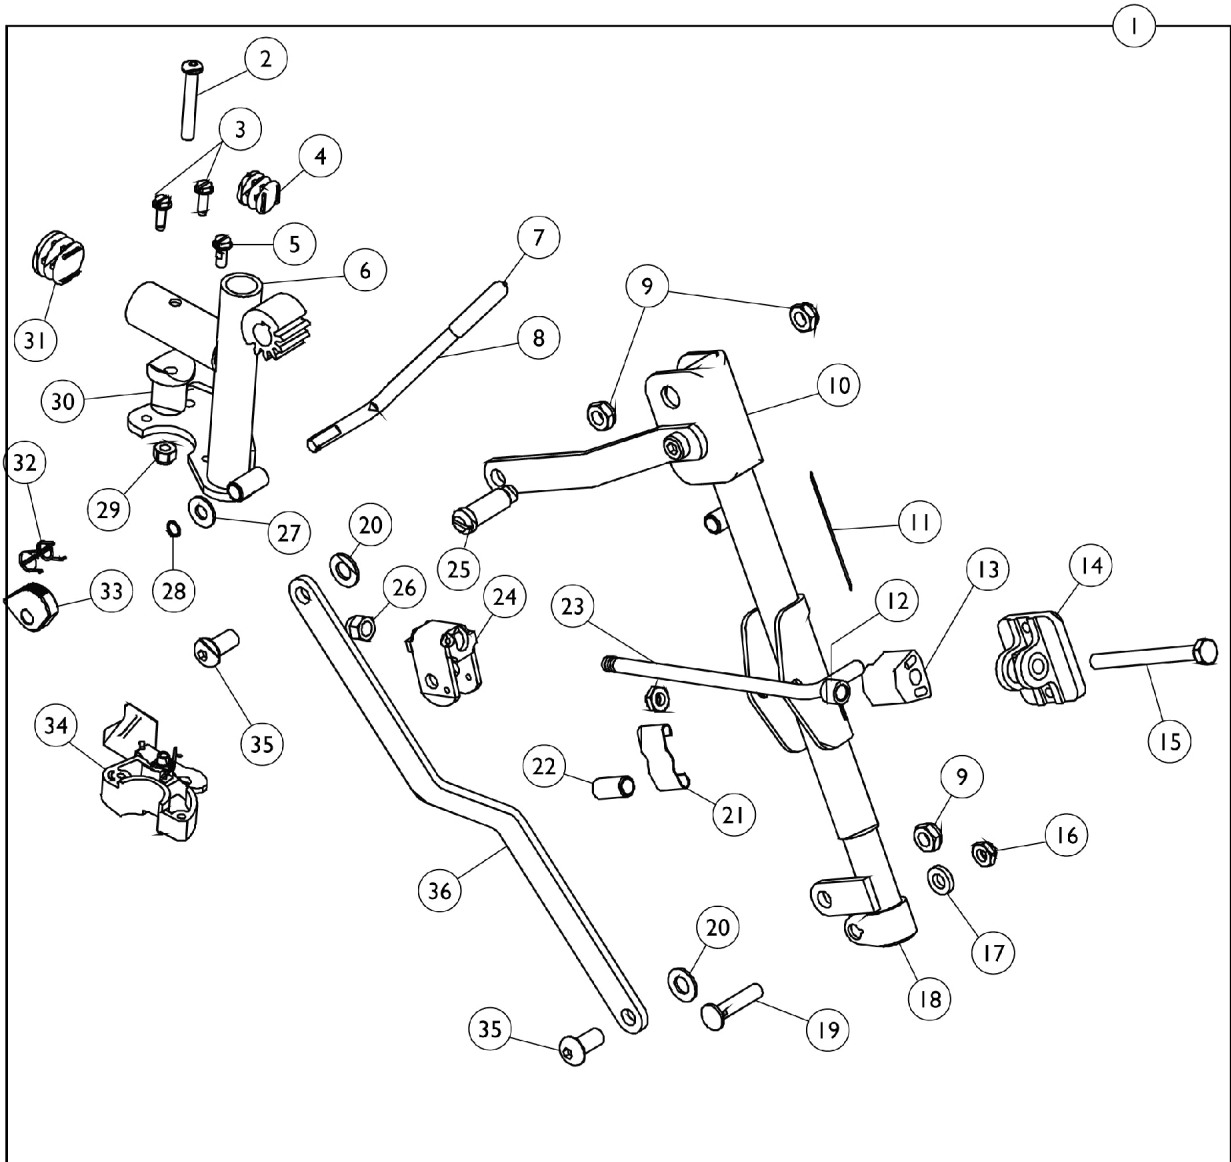

Articulating Legrests - ATL4A

MVP and Xtra Articulating Legrests are Available in Black Frame Finish with Pull to Wheel Locks ONLY.

Articulating Legrests - ATL4A

MVP and Xtra Articulating Legrests are Available in Black Frame Finish with Pull to Wheel Locks ONLY.

Item Number	Note	Part Number	Description	Quantity Per	
				Package	Assembly
1		1082540	Articulating Legrest Support Assembly, Sector, Chrome - Right	1	1
1		1082541	Articulating Legrest Support Assembly, Sector, Chrome - Left	1	1
2		1001762	Screw, Socket Button Head (1/4-20 x 1-3/4")	1	1
3		1025451	Screw, Slotted Hex Washer Head (#10-32 x 5/8")	1	2
4		1027097	Plug Button, Black (3/4")	1	1
5		1017423	Screw, Slotted Hex Washer Head w/ Patch (#10-32 x 1/2")	1	1
6		1082538-NLA	NLA - Tube, Legrest Support, Articulating, Sector, Chrome - Right	1	1
6		1082539-NLA	NLA - Tube, Legrest Support, Articulating, Sector, Chrome - Left	1	1
7		1040060	Tip, Plastic, Black	1	1
8		1037126	Handle, Release	1	1
9		40363X000	Hex Nut (3/8"-16)	1	3
10		1022877-NLA	NLA - Tube, Support and Drive Link, Chrome - Right	1	1
10		1022878-NLA	NLA - Tube, Support and Drive Link, Chrome - Left	1	1
11		1024911-NLA	NLA - Decal, Smartleg	1	1
12		47330X003	Spacer (5/16 x 1/2 x 3/8")	1	1
13		1025133	Spacer, Legrest Pad, Black	1	1
14		04526X019	Plate, Legrest Pad	1	1
15		1014807	Screw, Hex Head (5/16-24 x 3-1/4")	1	1
16		60264X001	Locknut (5/16-24)	1	2
17		1027377	Washer (#20)	1	1
18		1022849	Tube, Slide, Articulating, Chrome - Left	1	1
18		1022848	Tube, Slide, Articulating, Chrome - Right	1	1
19		11232X009	Bolt, Lug (5/16-24 x 1-3/8")	1	1
20		1049527	Washer, Nylon (3/8 x 3/4 x 1/16")	1	2
21		48823X008	Spring, Leaf	1	1
22		47328X003	Bushing, Pivot (5/16 x 7/16 x 7/8")	1	1
23		42326X004	Bar, Ratchet - Right/Left	1	1
24		04528X002	Bracket, Release, Black	1	1
25		1022854-NLA	NLA - Screw, Shoulder Slotted Head (1/2 x 1-1/8", 3/8-16)	1	1
26		10261X000	Nut, Acorn (5/16-24)	1	1
27		1013519	Washer, Nylon (5/16 x 11/16 x 1/16")	1	1
28		1037485	Spring, Release	1	1
29		1025736	Locknut (1/4-20)	1	1
30		1017148	Pivot, Footrest	1	1
31		1029501	Plug Button, Black (1")	1	1
32		1037485	Spring, Release	1	1
33		1037125	Cam, Legrest	1	1
34		1025455	Housing, Latch - Left	1	1
34		1025454	Housing, Latch - Right	1	1
35		1022866-NLA	NLA - Screw, Socket Button Head (3/8-16 x 3/4")	1	2
36		1022846-NLA	NLA - Bar, Link, Black	1	1