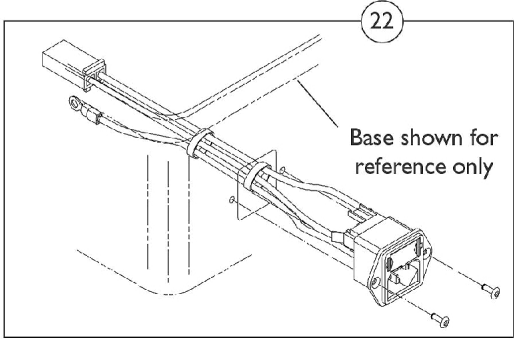

Cabinet and Base

Non Platinum 5 Models

Cabinet and Base Non Platinum 5 Models

Item Number	Note	Part Number	Description	Quantity Per	
				Package	Assembly
1	A	2002295-NLA	NLA - Cabinet Assembly	1	1
2		2002540	NLA - Rivet, Plastic	1	1
3		1022500-NLA	NLA - Retainer, Push On	1	1
4		P0875X071-NLA	Strap, Hook and Loop	1	1
5		2001838-NLA	NLA - Gasket, Foam (9-13/16")	1	2
6		2001839	Gasket, Foam (8")	1	2
7		60125500	Cord, Elastic	1	1
8		2002107	Grid, Filter	1	1
9		2000489	Filter, Cabinet	1	1
10		2002150	Top, Cabinet	1	1
11		2000508	Screw, Phillips Truss Head Self Tap (#8-32 x 5/8")	1	8
12	B	1083454-NLA	NLA - Base Assembly	1	1
13		1089270-NLA	NLA - Foam, Base - Front	1	1
14		1086642-NLA	NLA - Foam, Base (3/4")	1	1
15		2000576	Stand-Off, Twist-Lok (1/2")	1	1
16		1083465-NLA	NLA - Label, Specification	1	1
17		2000360	Grommet, Plastic	1	8
18		1075658-NLA	NLA - Base, Finished	1	1
19	G	1076830-NLA	NLA - Caster (2")	1	4
19		1110426	Caster Assembly (2")	1	4
20		2002000-NLA	NLA - Foam, Base - Side	1	2
21		2001997-NLA	NLA - Foam, Base	1	2
22	C	2002574-NLA	NLA - Mounting, Inlet Module	1	1
23		1062794-NLA	NLA - Cord, Power - Argentina, Australia, Peoples Republic of China and New Zealand	1	1
23	H	1062791-NLA	NLA - Cord, Line - Brazil, Korea and Turkey	1	1
23		1131308-NLA	NLA - Tech Only - Cord, Power, Continental Europe	1	1
23		1102634	Cord, Power - India	1	1
23		1071398	Cord, Power - Israel	1	1
23		1062793-NLA	NLA - Cord, Power - Hong Kong, Singapore and Vietnam	1	1
	D,E,F	1071428	Label, Spanish - IRC5LX	1	1
	D,E,F	1071430	Label, Spanish - IRC5LXO2	1	1
	D,E,F	1079322	Label, Brazilian Portuguese - IRC5LX	1	1
	D,E,F	1079323	Label, Brazilian Portuguese - IRC5LXO2	1	1