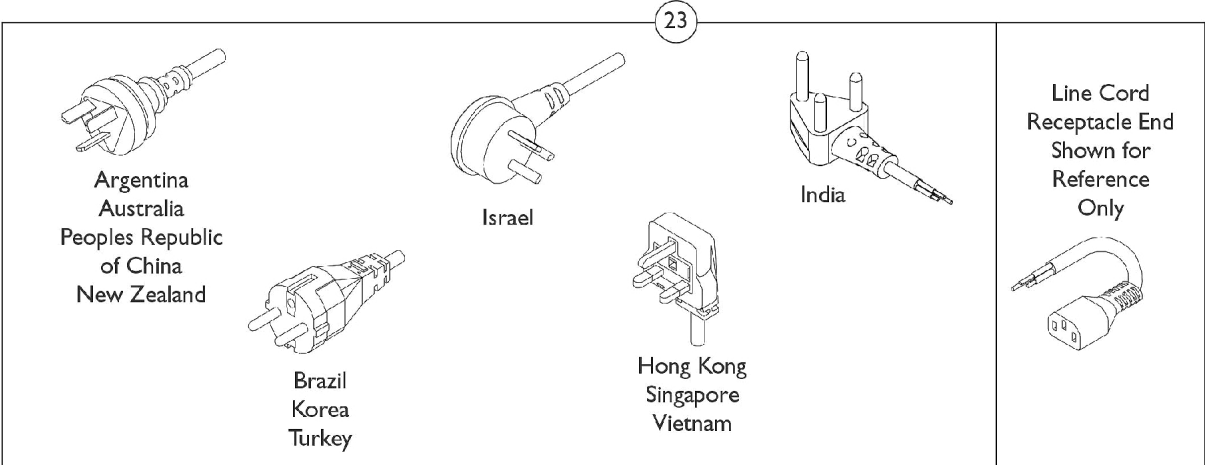

Cabinet and Base

Non Platinum 5 Models

Cabinet and Base Non Platinum 5 Models

Item Number	Note	Part Number	Description	Quantity Per	
				Package	Assembly
1	A	2002295-NLA	NLA - Cabinet Assembly	1	1
2		2002540	NLA - Rivet, Plastic	1	1
3		1022500-NLA	NLA - Retainer, Push On	1	1
4		P0875X071-NLA	Strap, Hook and Loop	1	1
5		2001838-NLA	NLA - Gasket, Foam (9-13/16")	1	2
6		2001839	Gasket, Foam (8")	1	2
7		60125500	Cord, Elastic	1	1
8		2002107	Grid, Filter	1	1
9		2000489	Filter, Cabinet	1	1
10		2002150	Top, Cabinet	1	1
11		2000508	Screw, Phillips Truss Head Self Tap (#8-32 x 5/8")	1	8
12	B	1083454-NLA	NLA - Base Assembly	1	1
13		1089270-NLA	NLA - Foam, Base - Front	1	1
14		1086642-NLA	NLA - Foam, Base (3/4")	1	1
15		2000576	Stand-Off, Twist-Lok (1/2")	1	1
16		1083465-NLA	NLA - Label, Specification	1	1
17		2000360	Grommet, Plastic	1	8
18		1075658-NLA	NLA - Base, Finished	1	1
19	G	1076830-NLA	NLA - Caster (2")	1	4
19		1110426	Caster Assembly (2")	1	4
20		2002000-NLA	NLA - Foam, Base - Side	1	2
21		2001997-NLA	NLA - Foam, Base	1	2
22	C	2002574-NLA	NLA - Mounting, Inlet Module	1	1
23		1062794-NLA	NLA - Cord, Power - Argentina, Australia, Peoples Republic of China and New Zealand	1	1
23	H	1062791-NLA	NLA - Cord, Line - Brazil, Korea and Turkey	1	1
23		1131308-NLA	NLA - Tech Only - Cord, Power, Continental Europe	1	1
23		1102634	Cord, Power - India	1	1
23		1071398	Cord, Power - Israel	1	1
23		1062793-NLA	NLA - Cord, Power - Hong Kong, Singapore and Vietnam	1	1
	D,E,F	1071428	Label, Spanish - IRC5LX	1	1
	D,E,F	1071430	Label, Spanish - IRC5LXO2	1	1
	D,E,F	1079322	Label, Brazilian Portuguese - IRC5LX	1	1
	D,E,F	1079323	Label, Brazilian Portuguese - IRC5LXO2	1	1