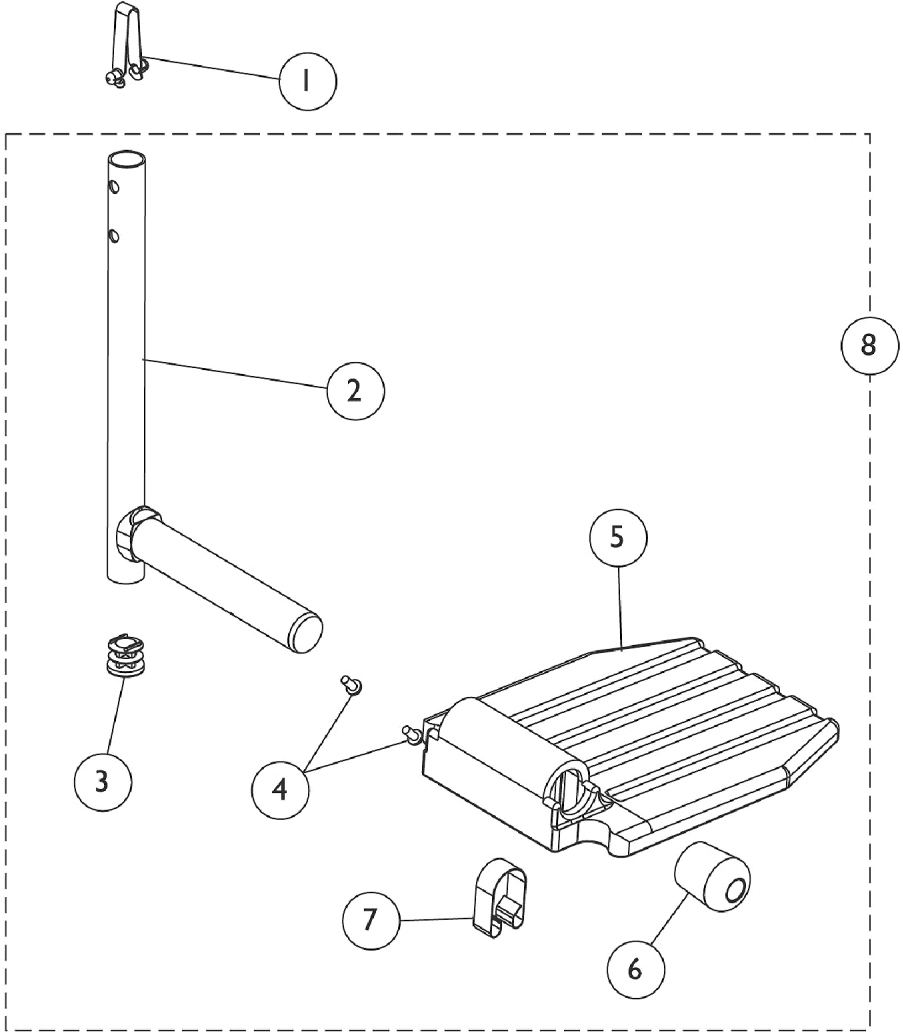

Pivot Slide Tube w/ Footplate - Footrest T93HA

Pivot Slide Tube w/ Footplate - Footrest T93HA

Item Number	Note	Part Number	Description	Quantity Per	
				Package	Assembly
1		1053041-NLA	NLA - Spring, Torsion w/ Double Buttons	1	1
2		1111277	Pivot/Slide Tube w/ Plug Button, Footrest, Black	1	1
3		1027097	Plug Button, Black (3/4")	1	1
4		40120X001	Screw, Phillips Pan Head (#8-32 x 3/8")	1	2
5		44200X027	Footplate, Aluminum, Medium, Black (7-3/4" W x 6" L)	1	1
6		1016346	Cap, End, Tube, Black (7/8")	1	1
7		1006981	Spring, Tension	1	1
8	A	1111285	Pivot/Slide Tube w/ Aluminum Footplate Assembly, Black - Right	1	1
8	A	1111286	Pivot/Slide Tube w/ Aluminum Footplate Assembly, Black - Left	1	1

NOTE: A - Includes items 2-7