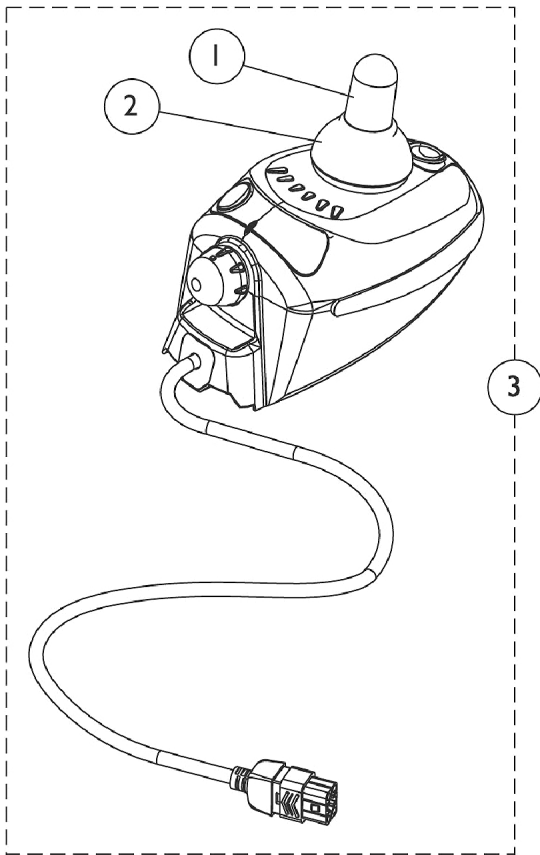

MK5 CSPJ Joystick

Joystick shown
for reference only

MK5 CSPJ Joystick

Item Number	Note	Part Number	Description	Quantity Per	
				Package	Assembly
1		1040217	Knob, Joystick Rubber, Black	1	1
2		1040218	Skirt, Joystick Rubber, Black	1	1
3		1121239	Joystick, MK5 CSPJ	1	1
4		1093063	Spacer, Joystick Tube, Black	1	1
5		1025714	Screw, Phillips Pan Head (#10-32 x 1-1/8")	1	2
6		1095502-NLA	NLA - Package, Tie Wrap (11-1/2" L)	10	2
7		1027095	Plug Button, Black (7/8")	1	1
8	A	1093069	Kit, 1/2" Offset Joystick Tube with Hardware	1	1
9		1093071	Clamp, Fixed Height Joystick Tube	1	1