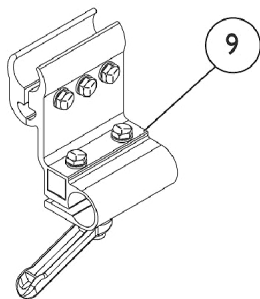

MK5 CSPJ Joystick

Joystick shown
for reference only

MK5 CSPJ Joystick

Item Number	Note	Part Number	Description	Quantity Per	
				Package	Assembly
1		1040217	Knob, Joystick Rubber, Black	1	1
2		1040218	Skirt, Joystick Rubber, Black	1	1
3		1121239	Joystick, MK5 CSPJ	1	1
4		1093063	Spacer, Joystick Tube, Black	1	1
5		1025714	Screw, Phillips Pan Head (#10-32 x 1-1/8")	1	2
6		1095502-NLA	NLA - Package, Tie Wrap (11-1/2" L)	10	2
7		1027095	Plug Button, Black (7/8")	1	1
8	A	1093069	Kit, 1/2" Offset Joystick Tube with Hardware	1	1
9		1093071	Clamp, Fixed Height Joystick Tube	1	1