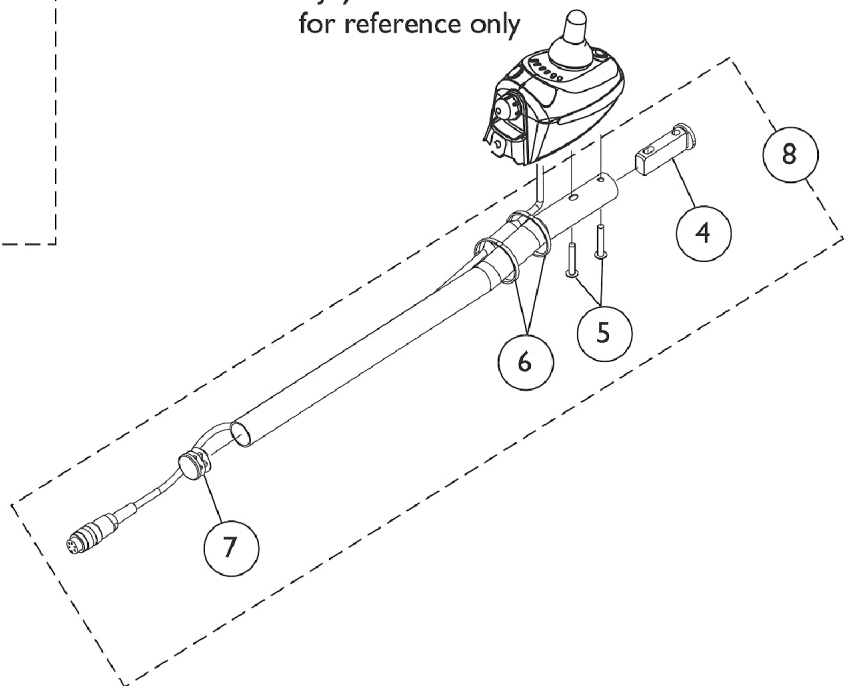

MK5 CSPJ Joystick

Joystick shown
for reference only

MK5 CSPJ Joystick

Item Number	Note	Part Number	Description	Quantity Per	
				Package	Assembly
1		1040217	Knob, Joystick Rubber, Black	1	1
2		1040218	Skirt, Joystick Rubber, Black	1	1
3		1121239	Joystick, MK5 CSPJ	1	1
4		1093063	Spacer, Joystick Tube, Black	1	1
5		1025714	Screw, Phillips Pan Head (#10-32 x 1-1/8")	1	2
6		1095502-NLA	NLA - Package, Tie Wrap (11-1/2" L)	10	2
7		1027095	Plug Button, Black (7/8")	1	1
8	A	1093069	Kit, 1/2" Offset Joystick Tube with Hardware	1	1
9		1093071	Clamp, Fixed Height Joystick Tube	1	1