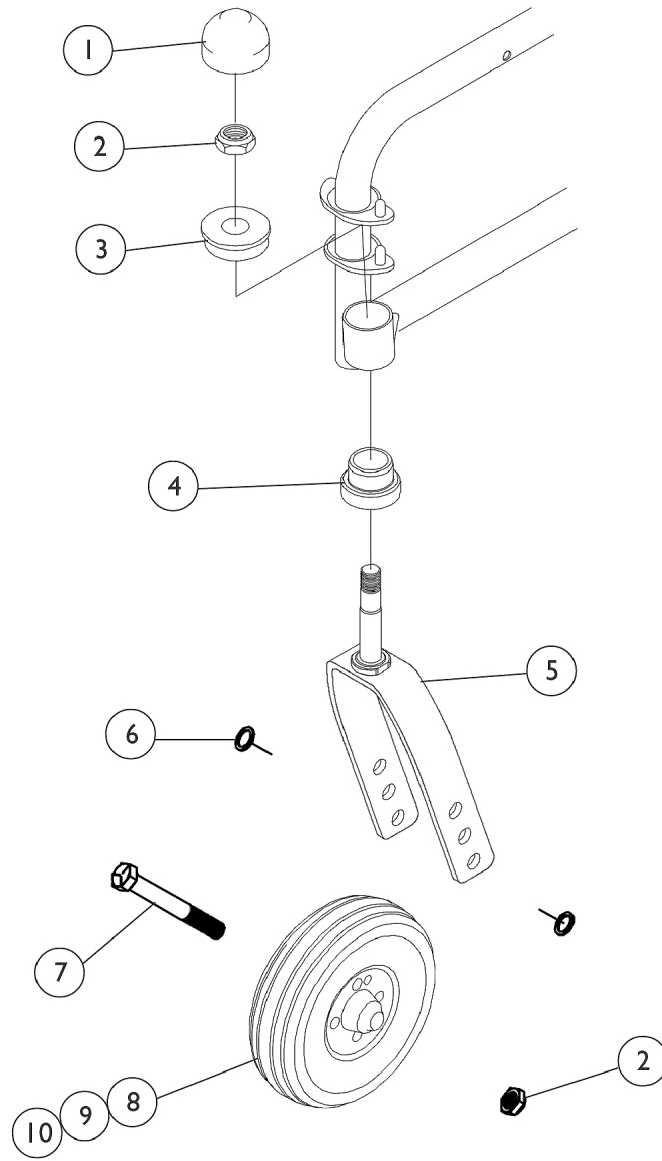

Casters, Forks, and Hardware

Casters, Forks, and Hardware

Item Number	Note	Part Number	Description	Quantity Per	
				Package	Assembly
1		1001843	Cap, Head Tube, Black	1	1
2		20225X000	Locknut (7/16-20)	1	2
3		1065530	Bearing, Flange (7/16")	1	1
4		1074930	Sleeve w/ Bearing, Black, Adult/Hemi	1	1
5		1065589	Fork and Stem Assembly, Adult/Hemi	1	1
6		1016032	Washer, Steel (15/32 x 5/8 x 3/64")	1	2
7		57667P007	Screw, Hex Head (7/16-20 x 3-1/4")	1	1
8		1070811	Wheel Assembly, Semi-Pneumatic, Urethane, Light Grey (8" x 1-3/4")	1	1
9		1020592	Spacer, Bearing (7/16 x 5/8 x 1-3/4")	1	1
10		1006049	Bearing (7/16")	1	2