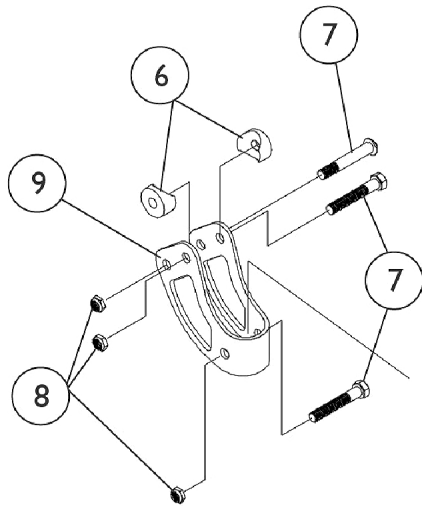

Back Canes and Attaching Hardware

Back Canes and Attaching Hardware

Item Number	Note	Part Number	Description	Quantity Per	
				Package	Assembly
1		1057248	Grip, Hand, Foam (4-3/4")	1	1
2		60275X000	Locknut (1/4-20)	1	1
3		1057955	Screw, Hex Head (1/4-20 x 1-1/4")	1	1
4		1056551	Insert	1	1
5	A	1091103	Back Cane Assembly, Black - Right/Left (17-19" H)	1	1
6		1025457	Spacer, Coved (1/4 x 3/4 x 11/32")	1	2
7		1030949	Screw, Hex Head (1/4-20 x 1-1/2")	1	3
8		1025195	NLA - Locknut (1/4-20)	1	3
9		1066261	Bracket, Armrest, Black	1	1

NOTE: A - Includes items 1-4