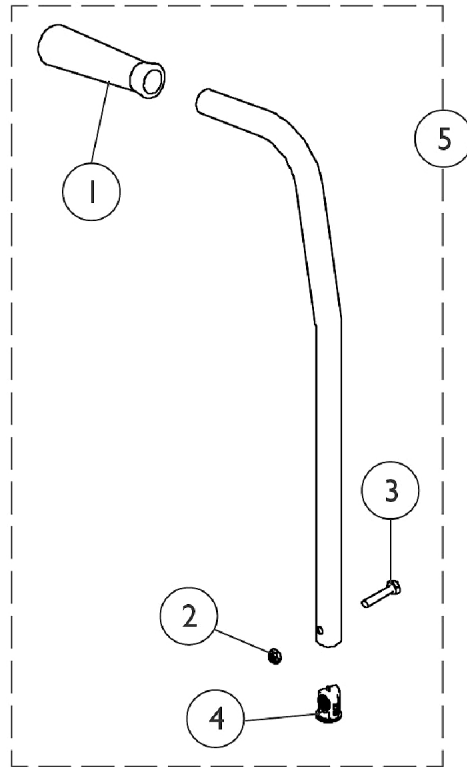

Back Canes and Attaching Hardware

Back Canes and Attaching Hardware

Item Number	Note	Part Number	Description	Quantity Per	
				Package	Assembly
1		1057248	Grip, Hand, Foam (4-3/4")	1	1
2		60275X000	Locknut (1/4-20)	1	1
3		1057955	Screw, Hex Head (1/4-20 x 1-1/4")	1	1
4		1056551	Insert	1	1
5	A	1091103	Back Cane Assembly, Black - Right/Left (17-19" H)	1	1
6		1025457	Spacer, Coved (1/4 x 3/4 x 11/32")	1	2
7		1030949	Screw, Hex Head (1/4-20 x 1-1/2")	1	3
8		1025195	NLA - Locknut (1/4-20)	1	3
9		1066261	Bracket, Armrest, Black	1	1

NOTE: A - Includes items 1-4