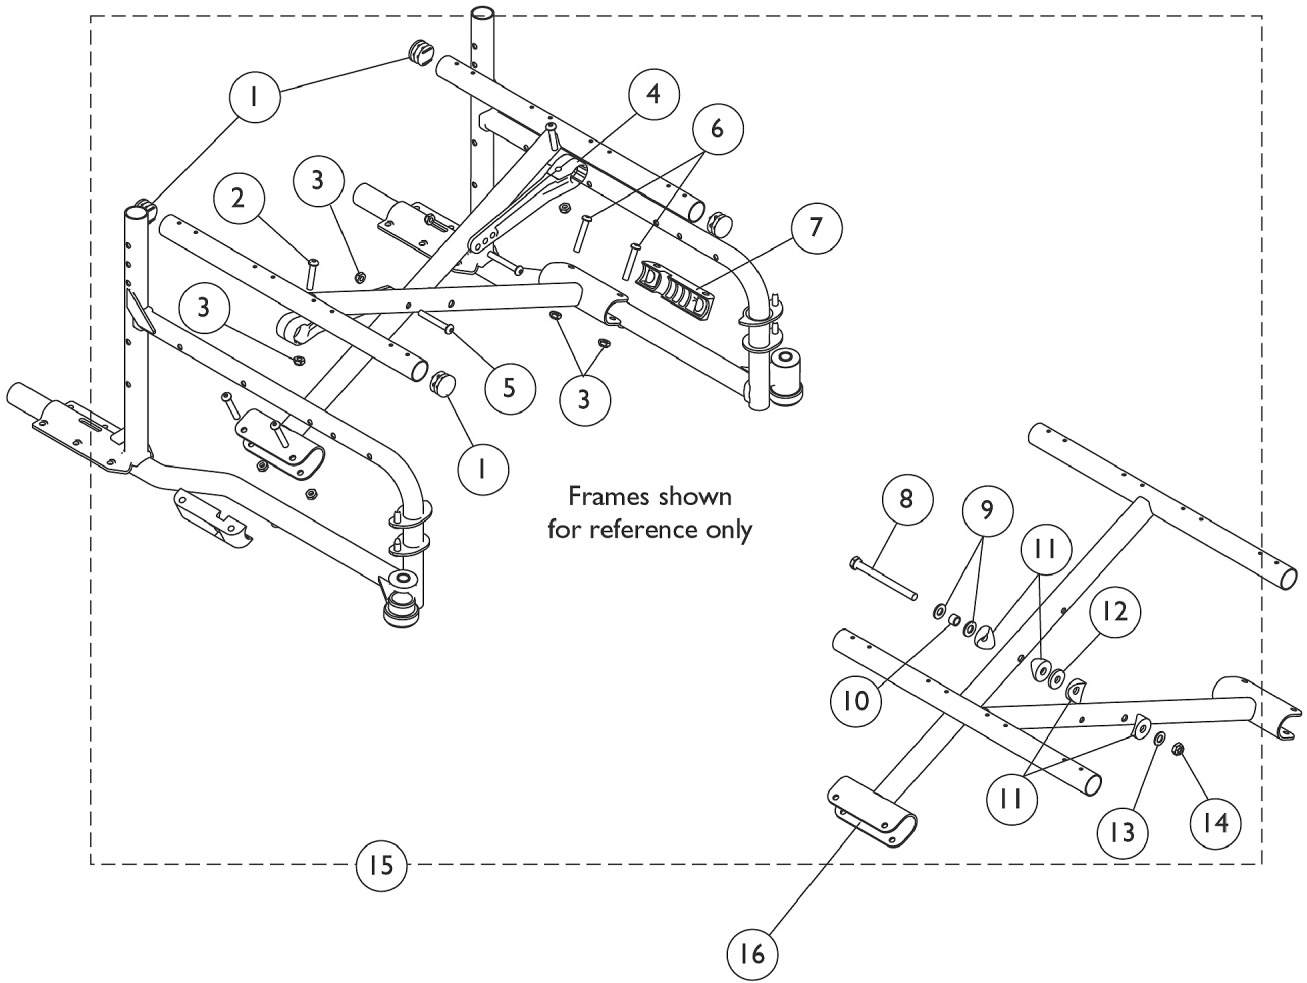

Crossbraces and Hardware

Crossbraces and Hardware

Item Number	Note	Part Number	Description	Quantity Per	
				Package	Assembly
1		1029501	Plug Button, Black (1")	1	4
2		1008432	Screw, Socket Button Head (1/4-20 x 1-1/4")	1	2
3		60275X000	Locknut (1/4-20)	1	8
4		1110001	Link, Pivot, Black (16 - 18" W)	1	2
5		1001762	Screw, Socket Button Head (1/4-20 x 1-3/4")	1	2
6		1008495	Screw, Socket Button Head (1/4-20 x 1-1/2")	1	4
7		1012172-NLA	NLA - Clamp, Saddle	1	2
8		1098625	Screw, Hex Head (5/16-24 x 3-1/2")	1	1
9		16308X000	Washer, Flat (5/16 x 11/16 x 1/16")	1	2
10		1037913-NLA	NLA - Bushing (5/16 x 7/16 x 9/32")	1	1
11		1016263	Spacer, Coved (3/4 x 1 x 1/2")	1	4
12		1016301	Washer, Nylon (5/16 x 7/8 x 1/8")	1	1
13		1025704	Washer, Flat (5/16 x 5/8 x 1/16")	1	1
14		1025730	Locknut (5/16-24)	1	1
15	A	1121209-NLA	NLA - Hardware, Crossbrace (Pair)	2	1
16		1109961	Crossbrace Assembly, Black (18" W)	1	2

NOTE: A - Includes items 1-14