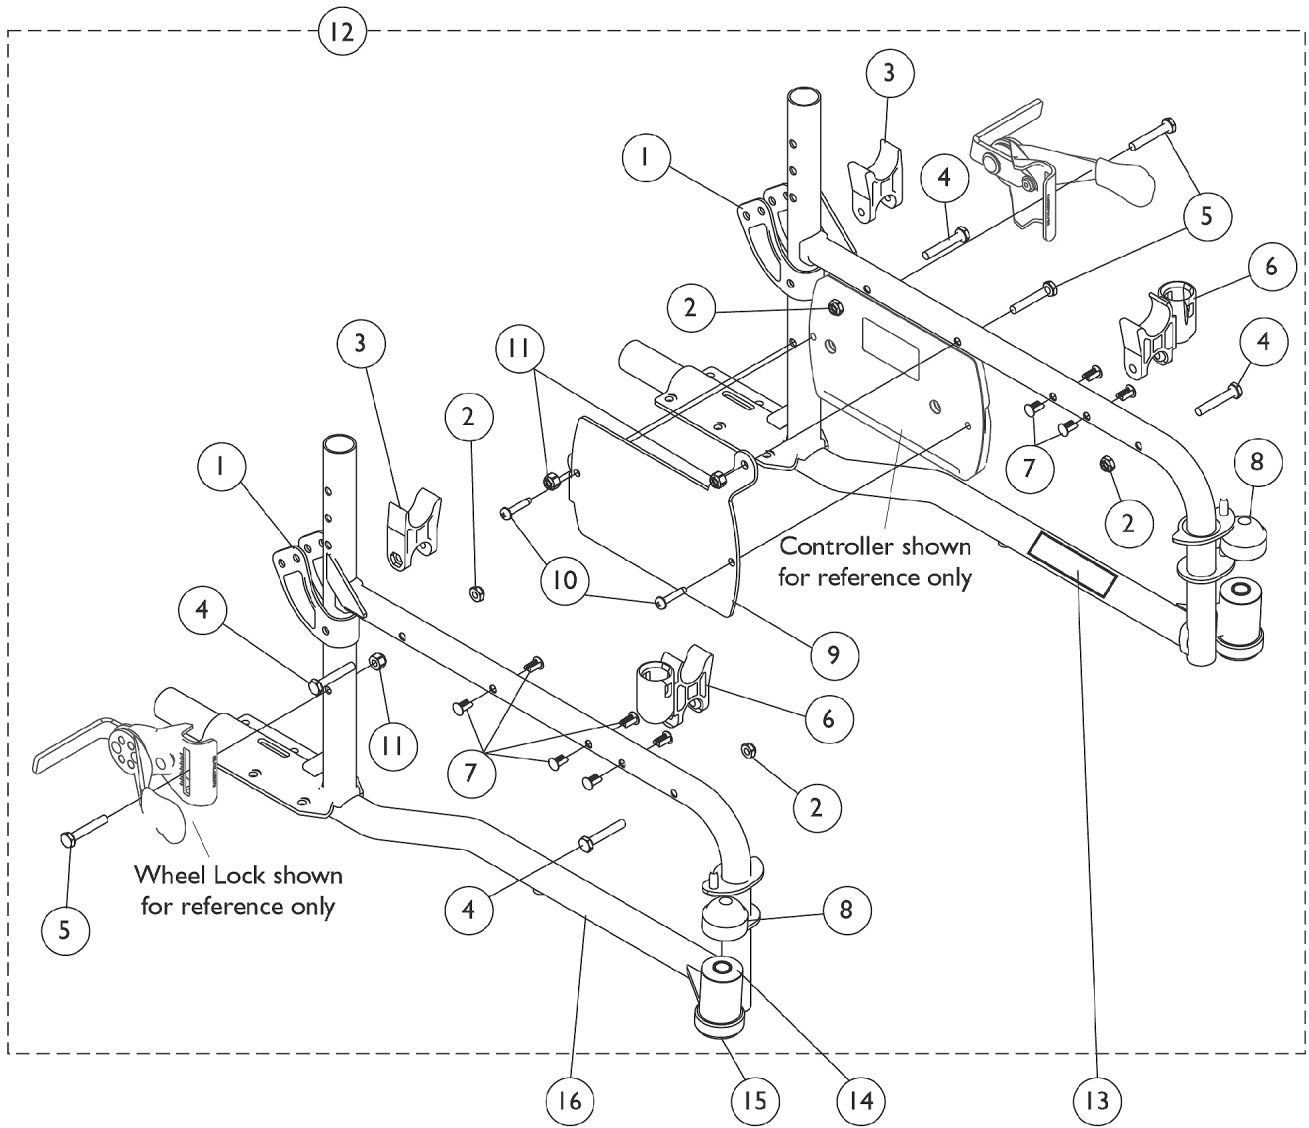

Frames, Frame Hardware, and Anti-Tips

Frames, Frame Hardware, and Anti-Tips

Item Number	Note	Part Number	Description	Quantity Per	
				Package	Assembly
1		1066261	Bracket, Armrest, Black	1	2
2		60275X000	Locknut (1/4-20)	1	4
3		1107805	H-Block	1	2
4		16720X004	Screw, Hex Head (1/4-20 x 1-1/2")	1	4
5		1030949	Screw, Hex Head (1/4-20 x 1-1/2")	1	3
6		1109938	H-Block with Socket Cup	1	2
7		1023450-NLA	NLA - Rivet, Ratchet	1	10
8		1001843	Cap, Head Tube, Black	1	2
9		1121213-NLA	NLA = Bracket, Controller Mounting, Black	1	1
10		1113439-NLA	NLA - Screw, Phillips Pan Head Tap (#10-32 x 1")	1	2
11		1025736	Locknut (1/4-20)	1	3
12	A	1121226-NLA	NLA - Hardware, Frame (Pair)	2	1
13		1121206-NLA	NLA - Decal, Frame - P9000XDT	1	2
14		1065530	Bearing, Flange (7/16")	1	2
15		1074930	Sleeve w/ Bearing, Black, Adult/Hemi	1	2
16	B	1121207-NLA	NLA - Frame Assembly with Bearings, Black - Right	1	1
16	B	1121208-NLA	NLA - Frame Assembly with Bearings, Black - Left	1	1
17		15680X013	Anti-Rattle (1")	1	2
18	C	1061112	Anti-Tipper, For Chairs with 6" Fork & Caster - 1360A (Pair)	2	1

NOTE: A - Includes items 1-11
B - Includes items 14 and 15
C - Includes 2 Anti-Tippers and Instruction Sheet