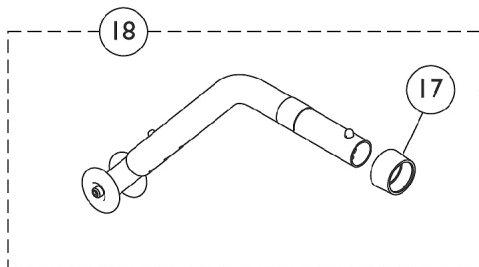

Frames, Frame Hardware, and Anti-Tips

Frames, Frame Hardware, and Anti-Tips

Item Number	Note	Part Number	Description	Quantity Per	
				Package	Assembly
1		1066261	Bracket, Armrest, Black	1	2
2		60275X000	Locknut (1/4-20)	1	4
3		1107805	H-Block	1	2
4		16720X004	Screw, Hex Head (1/4-20 x 1-1/2")	1	4
5		1030949	Screw, Hex Head (1/4-20 x 1-1/2")	1	3
6		1109938	H-Block with Socket Cup	1	2
7		1023450-NLA	NLA - Rivet, Ratchet	1	10
8		1001843	Cap, Head Tube, Black	1	2
9		1121213-NLA	NLA = Bracket, Controller Mounting, Black	1	1
10		1113439-NLA	NLA - Screw, Phillips Pan Head Tap (#10-32 x 1")	1	2
11		1025736	Locknut (1/4-20)	1	3
12	A	1121226-NLA	NLA - Hardware, Frame (Pair)	2	1
13		1121206-NLA	NLA - Decal, Frame - P9000XDT	1	2
14		1065530	Bearing, Flange (7/16")	1	2
15		1074930	Sleeve w/ Bearing, Black, Adult/Hemi	1	2
16	B	1121207-NLA	NLA - Frame Assembly with Bearings, Black - Right	1	1
16	B	1121208-NLA	NLA - Frame Assembly with Bearings, Black - Left	1	1
17		15680X013	Anti-Rattle (1")	1	2
18	C	1061112	Anti-Tipper, For Chairs with 6" Fork & Caster - 1360A (Pair)	2	1

NOTE: A - Includes items 1-11
B - Includes items 14 and 15
C - Includes 2 Anti-Tippers and Instruction Sheet