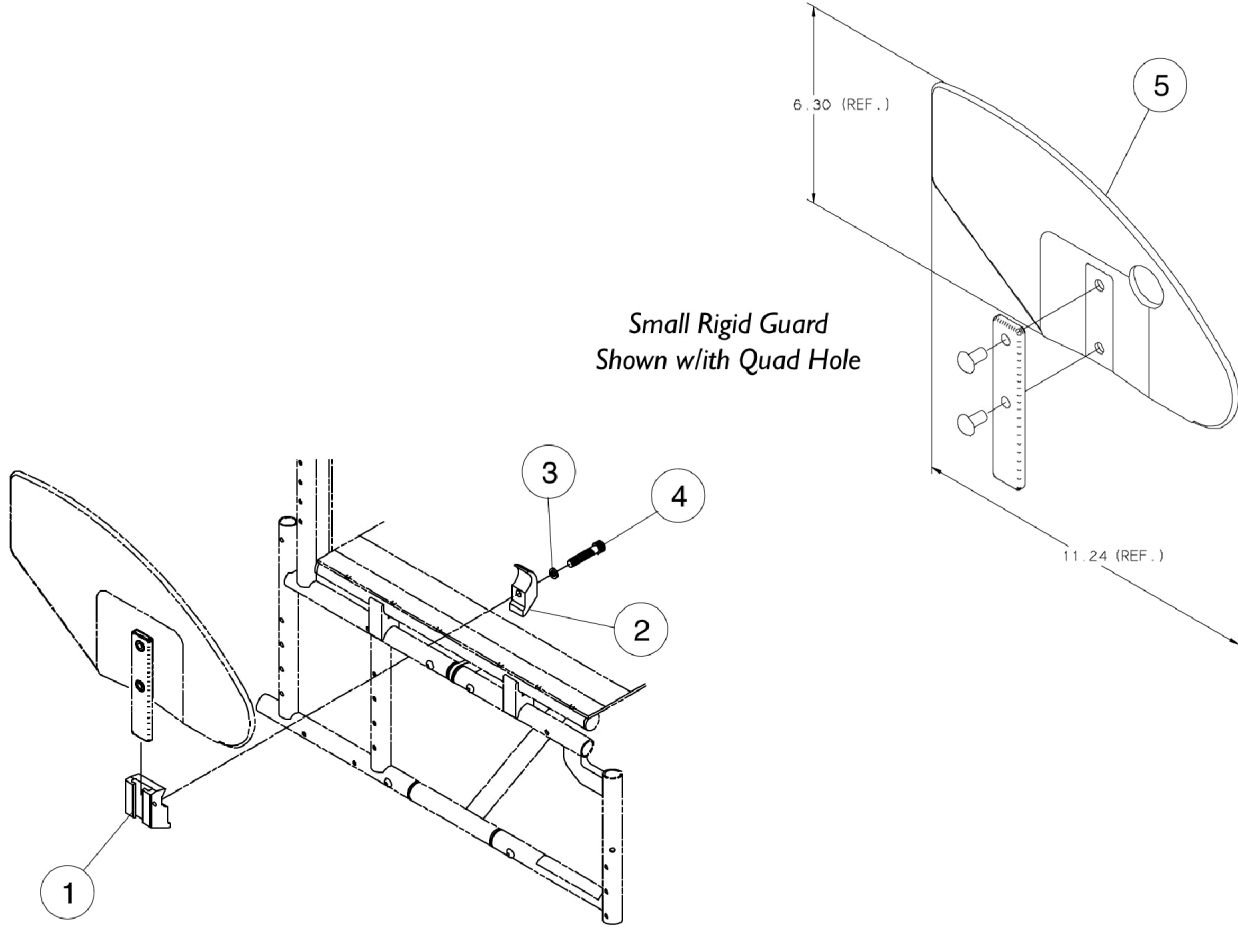

Rigid Side Guards

Rigid Side Guards

Item Number	Note	Part Number	Description	Quantity Per	
				Package	Assembly
1		1032249	Clamp, Half, Threaded	1	1
2		1018692-NLA	NLA - Clamp, Half, Non-Threaded	1	1
3		1013971	Washer, Nylon (1/4 x 7/16 x 5/64")	1	1
4		1003545	Screw, Socket Head (1/4-20 x 1-1/4")	1	1
5		1036346	Guard, Side, Small w/o Quad Hole - Right (6-1/4" H x 11-1/4" D)	1	1
5		1036347	Guard, Side, Small w/o Quad Hole - Left (6-1/4" H x 11-1/4" D)	1	1
5		1036407	Guard, Side, Small w/ Quad Hole - Right (6-1/4" H x 11-1/4" D)	1	1
5		1036408	Guard, Side, Small w/ Quad Hole - Left (6-1/4" H x 11-1/4" D)	1	1
5		1036344	Guard, Side, Large w/o Quad Hole - Right (7-3/4" H x 12-3/8" D)	1	1
5		1036345	Guard, Side, Large w/o Quad Hole - Left (7-3/4" H x 12-3/8" D)	1	1
5		1036405	Guard, Side, Large w/ Quad Hole - Right (7-3/4" H x 12-3/8" D)	1	1
5		1036406	Guard, Side, Large w/ Quad Hole - Left (7-3/4" H x 12-3/8" D)	1	1
5	A	1036342	Kit, Side Guard Hardware (Pair)	2	1