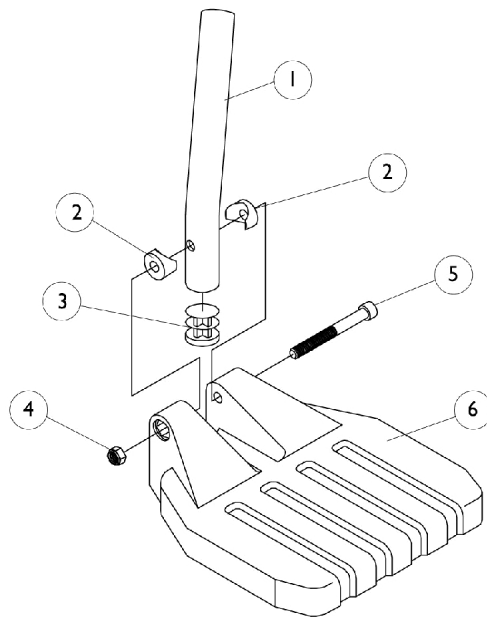

Pivot/ Slide Tube w/ Footplate PW93ST

NOTE: Heel loops are not included. See page titled "Footrest and Legrest Accessories".

NOTE: For complete pivot/slide tube and footplate assemblies, see page titled "Front Riggings Reference Chart".

Item Number	Note	Part Number	Description	Quantity Per	
				Package	Assembly
1	D	1120382	Tube, Pivot/Slide, Curved End, Black - Long (9-7/8")	1	1
1	E	1057852	Tube, Pivot/Slide, Curved End, Steel, Black (9-7/8")	1	1
2		1025457	Spacer, Coved (1/4 x 3/4 x 1 1/32")	1	2
3		1027097	Plug Button, Black (3/4")	1	1
4		1025195	Locknut (1/4-20)	1	1
5		60285X006	Screw, Socket Head (1/4-20 x 2-1/4")	1	1
6	A	1026879	Footplate, Composite, Small, Black (6" W x 6" L)	1	1
6	B	1026880	Footplate, Composite, Medium, Black (7" W x 6" L)	1	1
6	C	1026881	Footplate, Composite, Large, Black (8" W x 6" L)	1	1
NOTE: A - For chairs 16" wide B - For chairs 18" wide C - For chairs 20" wide D - P93ST E - PW93ST					