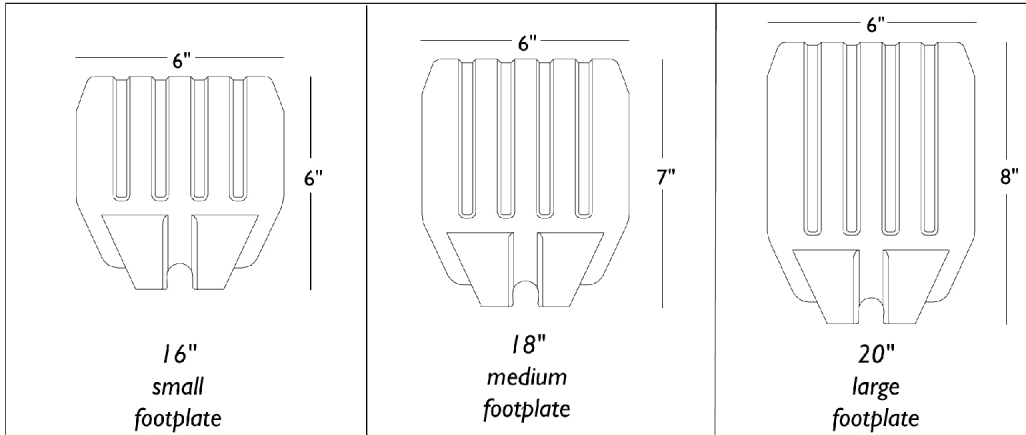

Pivot/ Slide Tube w/ Footplate PW93ST

NOTE: Heel loops are not included. See page titled "Footrest and Legrest Accessories".

NOTE: For complete pivot/slide tube and footplate assemblies, see page titled "Front Riggings Reference Chart".

Item Number	Note	Part Number	Description	Quantity Per	
				Package	Assembly
1	D	1120382	Tube, Pivot/Slide, Curved End, Black - Long (9-7/8")	1	1
1	E	1057852	Tube, Pivot/Slide, Curved End, Steel, Black (9-7/8")	1	1
2		1025457	Spacer, Coved (1/4 x 3/4 x 1 1/32")	1	2
3		1027097	Plug Button, Black (3/4")	1	1
4		1025195	Locknut (1/4-20)	1	1
5		60285X006	Screw, Socket Head (1/4-20 x 2-1/4")	1	1
6	A	1026879	Footplate, Composite, Small, Black (6" W x 6" L)	1	1
6	B	1026880	Footplate, Composite, Medium, Black (7" W x 6" L)	1	1
6	C	1026881	Footplate, Composite, Large, Black (8" W x 6" L)	1	1
NOTE: A - For chairs 16" wide B - For chairs 18" wide C - For chairs 20" wide D - P93ST E - PW93ST					