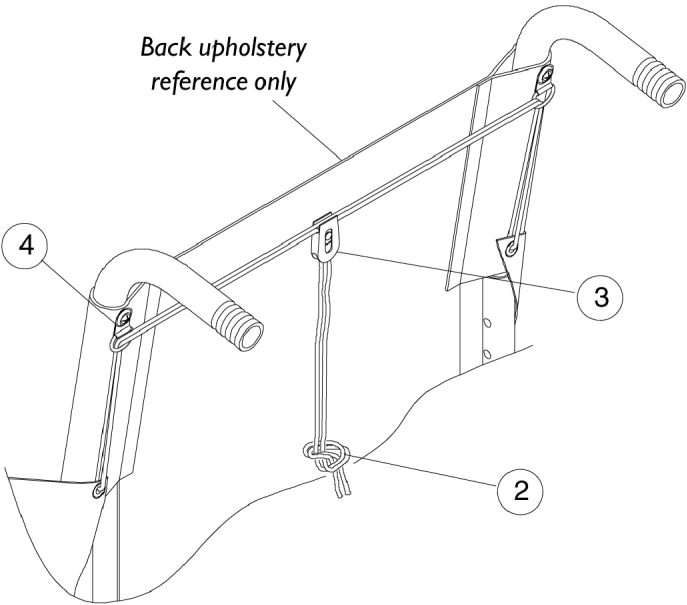

Fabric Clothing Guards

Fabric Clothing Guards

Item Number	Note	Part Number	Description	Quantity Per	
				Package	Assembly
1	A	1028444-NLA	NLA - Protector, Clothing, Fabric - Right	1	1
1	A	1028445-NLA	NLA - Protector, Clothing, Fabric - Left	1	1
1	B	1028446-NLA	NLA - Protector, Clothing, Fabric - Right	1	1
1	B	1028447-NLA	NLA - Protector Clothing, Fabric - Left	1	1
1	C	8881028448-NL A	NLA - Protector, Clothing, Fabric - Right	1	1
1	C	8881028449-NL A	NLA - Protector, Clothing, Fabric - Left	1	1
1	D	1028450	Protector, Clothing, Fabric - Right	1	1
1	D	1028451-NLA	NLA - Protector, Clothing, Fabric - Left	1	1
2		1141633	Cord, Nylon (6-1/2 ft.)	1	1
3		1029412	Lock, Cord, Black	1	1
4		1029407-NLA	NLA - Ring, "D"	1	2
NOTE: A - 7-11" deep chairs B - 12-13" deep chairs C - 14-15" deep chairs D - 16-18" deep chairs					