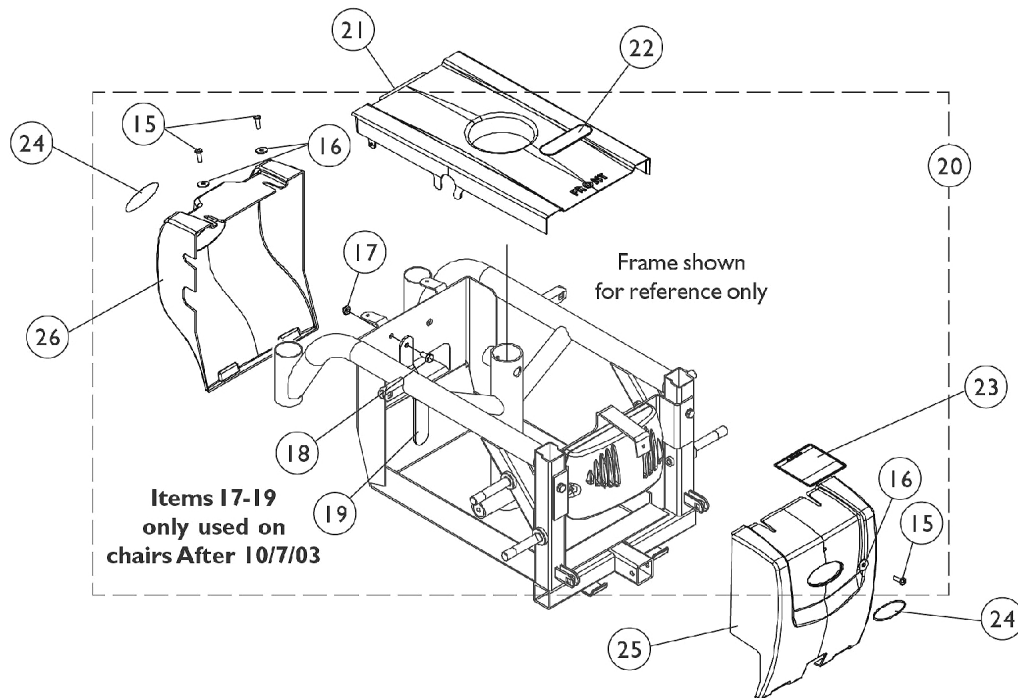

Shrouds, Battery Cover, and Attaching Hardware After 7/13/03

Shrouds, Battery Cover, and Attaching Hardware

After 7/13/03

#1 Dark Blue Pearl

ProntoM50 Right	ProntoM50 Left	ProntoM50 Pair	ProntoM51 Right	ProntoM51 Left	ProntoM51 Pair
1112813-NLA	1112814-NLA	1112819-NLA	1112815-NLA	1112816-NLA	1112821-NLA

Item Number	Note	Part Number	Description	Quantity Per	
				Package	Assembly
1	E	See Chart	#1 Side Shrouds Candy Red Pearl	1	1
1	E	See Chart	#1 Side Shrouds Dark Blue Pearl	1	1
2		1025451	Screw, Slotted Hex Washer Head (#10-32 x 5/8")	1	8
3		1070587	Washer, Flat (3/16 x 5/8 x 1/16")	1	12
4		1028755	Screw, Phillips Pan Head (#10-32 x 5/8")	1	4
5		1106366-NLA	NLA - Plate, Shroud -Right	1	1
5		1106367-NLA	NLA - Plate, Shroud -Left	1	1
6	B	1106343-NLA	NLA - Hardware, Shroud, Side (1 Pair)	2	1
7		1110604-NLA	NLA - Decal, Shroud - M50	1	1
7		1110605	Decal, Shroud - M51	1	1
8		1104797	Decal, Drive/Push	1	1
9	C	1108464-NLA	NLA - Kit, Shroud Clamp Hardware - Right	1	1
9	C	1108465-NLA	NLA - Kit, Shroud Clamp Hardware - Left	1	1
10		1109036-NLA	NLA - Bracket, Clamp Shroud Mounting, Black - Right	1	1
10		1109037-NLA	NLA - Bracket, Clamp Shroud Mounting, Black - Left	1	1
11		1026907	Washer (1/4 x 1/2 x 1/16")	1	1
12		1025736	Locknut (1/4-20)	1	1
13		1109035-NLA	NLA - Clamp, Shroud	1	1
14		1025713-NLA	NLA - Screw, Hex Head (1/4-20 x 1")	1	1
15		1028755	Screw, Phillips Pan Head (#10-32 x 5/8")	1	3
16		1070587	Washer, Flat (3/16 x 5/8 x 1/16")	1	3
17	A	1025195	NLA - Locknut (1/4-20)	1	1
18	A	1025752-NLA	NLA - Screw, Hex Head (1/4-20 x 1-1/2")	1	1
19	A	1122234-NLA	NLA - Bracket, Battery, Black	1	1
20	A,D	1119582-NLA	NLA - Hardware, Battery Shroud	1	1
21		1116388	Cover, Battery	1	1
22		1119281-NLA	NLA - Plate, Name, Patent Numbers	1	1
23		1122126-NLA	NLA - Label, Battery Warning	1	1
24		1095489	Decal, Invacare 3-D Logo (2-1/2" L)	1	2
25		1123236-NLA	NLA - Battery Shroud with Decals, Black - Front	1	1
26		1123241-NLA	NLA - Battery Shroud with Decal, Black - Rear	1	1