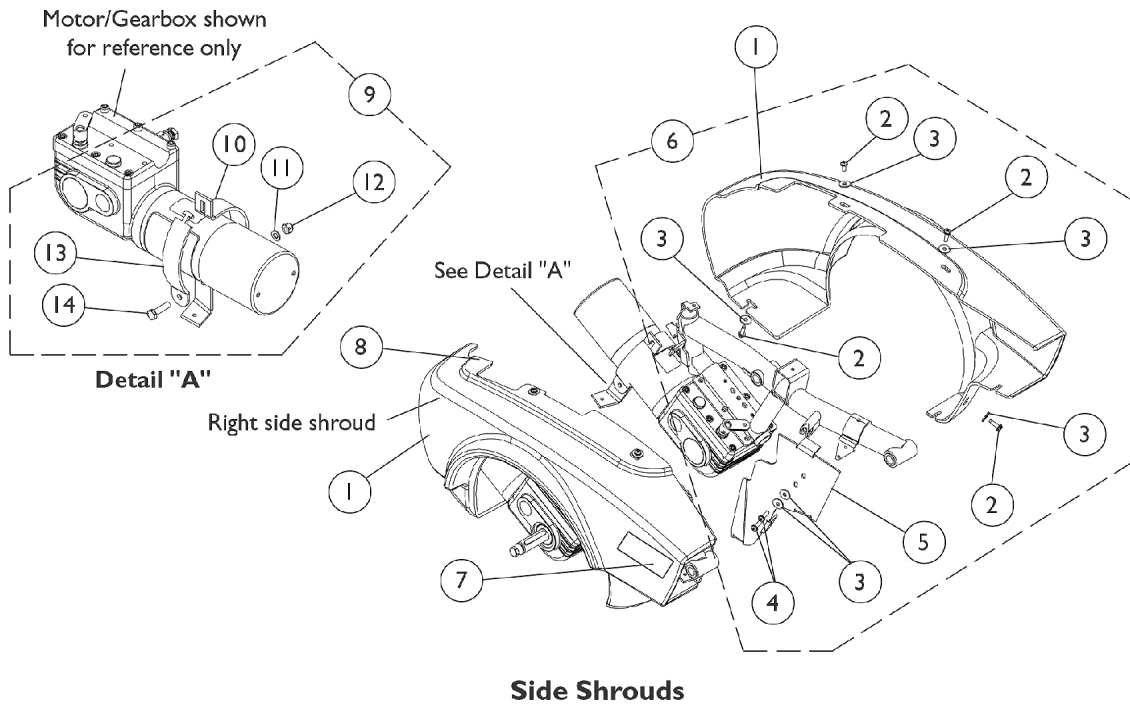

Shrouds, Battery Cover, and Attaching Hardware After 7/13/03

Shrouds, Battery Cover, and Attaching Hardware

After 7/13/03

#1 Dark Blue Pearl

ProntoM50 Right	ProntoM50 Left	ProntoM50 Pair	ProntoM51 Right	ProntoM51 Left	ProntoM51 Pair
1112813-NLA	1112814-NLA	1112819-NLA	1112815-NLA	1112816-NLA	1112821-NLA

Item Number	Note	Part Number	Description	Quantity Per	
				Package	Assembly
1	E	See Chart	#1 Side Shrouds Candy Red Pearl	1	1
1	E	See Chart	#1 Side Shrouds Dark Blue Pearl	1	1
2		1025451	Screw, Slotted Hex Washer Head (#10-32 x 5/8")	1	8
3		1070587	Washer, Flat (3/16 x 5/8 x 1/16")	1	12
4		1028755	Screw, Phillips Pan Head (#10-32 x 5/8")	1	4
5		1106366-NLA	NLA - Plate, Shroud -Right	1	1
5		1106367-NLA	NLA - Plate, Shroud -Left	1	1
6	B	1106343-NLA	NLA - Hardware, Shroud, Side (1 Pair)	2	1
7		1110604-NLA	NLA - Decal, Shroud - M50	1	1
7		1110605	Decal, Shroud - M51	1	1
8		1104797	Decal, Drive/Push	1	1
9	C	1108464-NLA	NLA - Kit, Shroud Clamp Hardware - Right	1	1
9	C	1108465-NLA	NLA - Kit, Shroud Clamp Hardware - Left	1	1
10		1109036-NLA	NLA - Bracket, Clamp Shroud Mounting, Black - Right	1	1
10		1109037-NLA	NLA - Bracket, Clamp Shroud Mounting, Black - Left	1	1
11		1026907	Washer (1/4 x 1/2 x 1/16")	1	1
12		1025736	Locknut (1/4-20)	1	1
13		1109035-NLA	NLA - Clamp, Shroud	1	1
14		1025713-NLA	NLA - Screw, Hex Head (1/4-20 x 1")	1	1
15		1028755	Screw, Phillips Pan Head (#10-32 x 5/8")	1	3
16		1070587	Washer, Flat (3/16 x 5/8 x 1/16")	1	3
17	A	1025195	NLA - Locknut (1/4-20)	1	1
18	A	1025752-NLA	NLA - Screw, Hex Head (1/4-20 x 1-1/2")	1	1
19	A	1122234-NLA	NLA - Bracket, Battery, Black	1	1
20	A,D	1119582-NLA	NLA - Hardware, Battery Shroud	1	1
21		1116388	Cover, Battery	1	1
22		1119281-NLA	NLA - Plate, Name, Patent Numbers	1	1
23		1122126-NLA	NLA - Label, Battery Warning	1	1
24		1095489	Decal, Invacare 3-D Logo (2-1/2" L)	1	2
25		1123236-NLA	NLA - Battery Shroud with Decals, Black - Front	1	1
26		1123241-NLA	NLA - Battery Shroud with Decal, Black - Rear	1	1