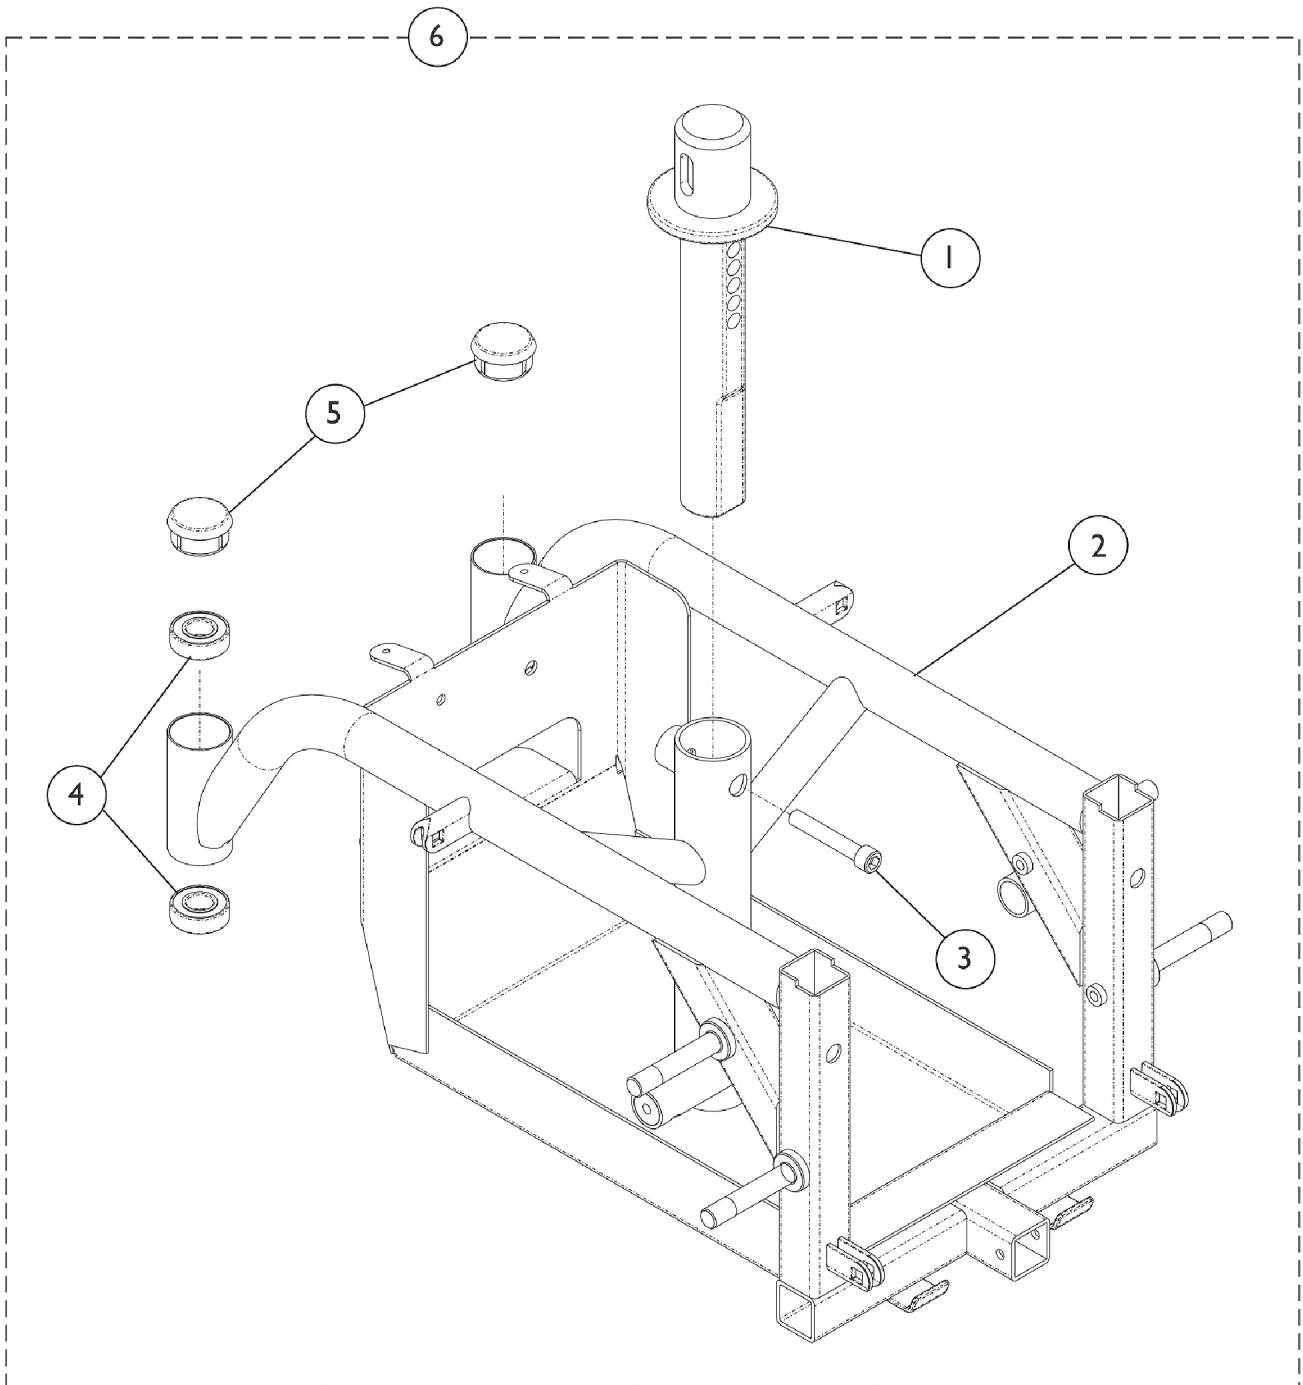

# Base Frame and Van Seat Post Assembly

After 7/13/03

## Base Frame and Van Seat Post Assembly After 7/13/03

Item Number	Note	Part Number	Description	Quantity Per	
				Package	Assembly
1		1116385-NLA	NLA - Post, Seat Pivot	1	1
2		1116402-NLA	NLA - Frame with Headtube Bearings, Black	1	1
3		1124252	Screw, Socket Head w/ Patch (3/8-16 x 2")	1	1
4		40117X006	Bearing (5/8")	1	4
5		1105026	Plug Button, Head Tube, Black	1	2
6	A	1116403-NLA	NLA - Frame with Seat Post and Hardware, Black	1	1
	B	1119281-NLA	NLA - Plate, Name, Patent Numbers	1	1
NOTE: A - Includes items 1-5 B - Not Shown					