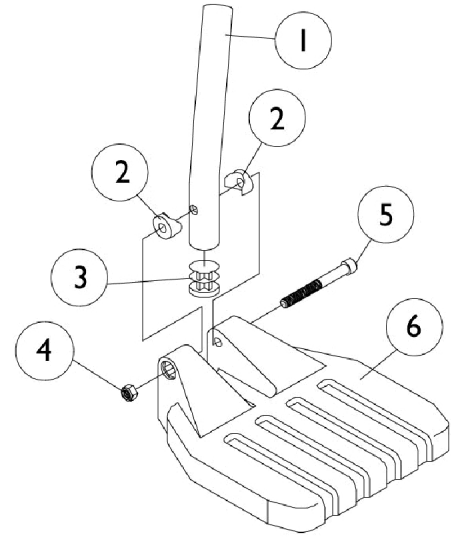

Pivot/Slide Tube w/ Footplates - Composite - 1651

NOTE: Heel Loops are not included. See Footrest and Legrest Accessories.

NOTE: For complete pivot/slide tube and footplate assemblies, see Front Riggings Reference Charts

Item Number	Note	Part Number	Description	Quantity Per	
				Package	Assembly
1		1057852	Tube, Pivot/Slide, Curved End, Steel, Black (9-7/8")	1	1
1		1057854	Tube, Pivot/Slide, Curved End, 2" Longer, Steel, Black	1	1
1		1058418	Tube, Pivot/Slide, Curved End, 4" Longer, Steel, Black	1	1
2		1025457	Spacer, Coved (1/4 x 3/4 x 11/32")	1	2
3		1027097	Plug Button, Black (3/4")	1	1
4		7930323-NLA	NLA - Package, Locknut (1/4-20)	25	1
5		7930366	Package, Socket Head Screw (1/4-20 x 2-1/4")	25	1
6	A	1026880	Footplate, Composite, Medium, Black (7" W x 6" L)	1	1
6	B	1026881	Footplate, Composite, Large, Black (8" W x 6" L)	1	1
6	C	1026879	Footplate, Composite, Small, Black (6" W x 6" L)	1	1
6	D	1026880	Footplate, Composite, Medium, Black (7" W x 6" L)	1	1
6	E	1026881	Footplate, Composite, Large, Black (8" W x 6" L)	1	1
NOTE: A - 16" Wide B - 17" and Wider C - 16"-17" Wide Tapered D - 18"-19" Wide Tapered E - 20" and Wider Tapered					