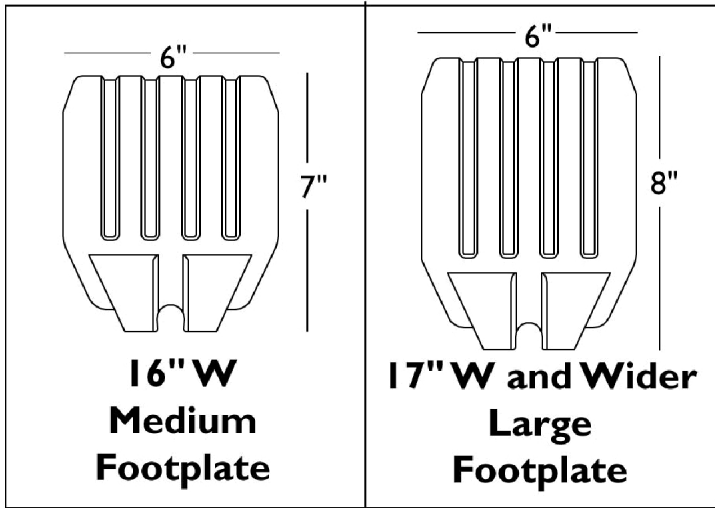

Pivot/Slide Tube w/ Footplates - Composite - 1651

NOTE: Heel Loops are not included. See Footrest and Legrest Accessories.

NOTE: For complete pivot/slide tube and footplate assemblies, see Front Riggings Reference Charts

Item Number	Note	Part Number	Description	Quantity Per	
				Package	Assembly
1		1057852	Tube, Pivot/Slide, Curved End, Steel, Black (9-7/8")	1	1
1		1057854	Tube, Pivot/Slide, Curved End, 2" Longer, Steel, Black	1	1
1		1058418	Tube, Pivot/Slide, Curved End, 4" Longer, Steel, Black	1	1
2		1025457	Spacer, Coved (1/4 x 3/4 x 11/32")	1	2
3		1027097	Plug Button, Black (3/4")	1	1
4		7930323-NLA	NLA - Package, Locknut (1/4-20)	25	1
5		7930366	Package, Socket Head Screw (1/4-20 x 2-1/4")	25	1
6	A	1026880	Footplate, Composite, Medium, Black (7" W x 6" L)	1	1
6	B	1026881	Footplate, Composite, Large, Black (8" W x 6" L)	1	1
6	C	1026879	Footplate, Composite, Small, Black (6" W x 6" L)	1	1
6	D	1026880	Footplate, Composite, Medium, Black (7" W x 6" L)	1	1
6	E	1026881	Footplate, Composite, Large, Black (8" W x 6" L)	1	1
NOTE: A - 16" Wide B - 17" and Wider C - 16"-17" Wide Tapered D - 18"-19" Wide Tapered E - 20" and Wider Tapered					