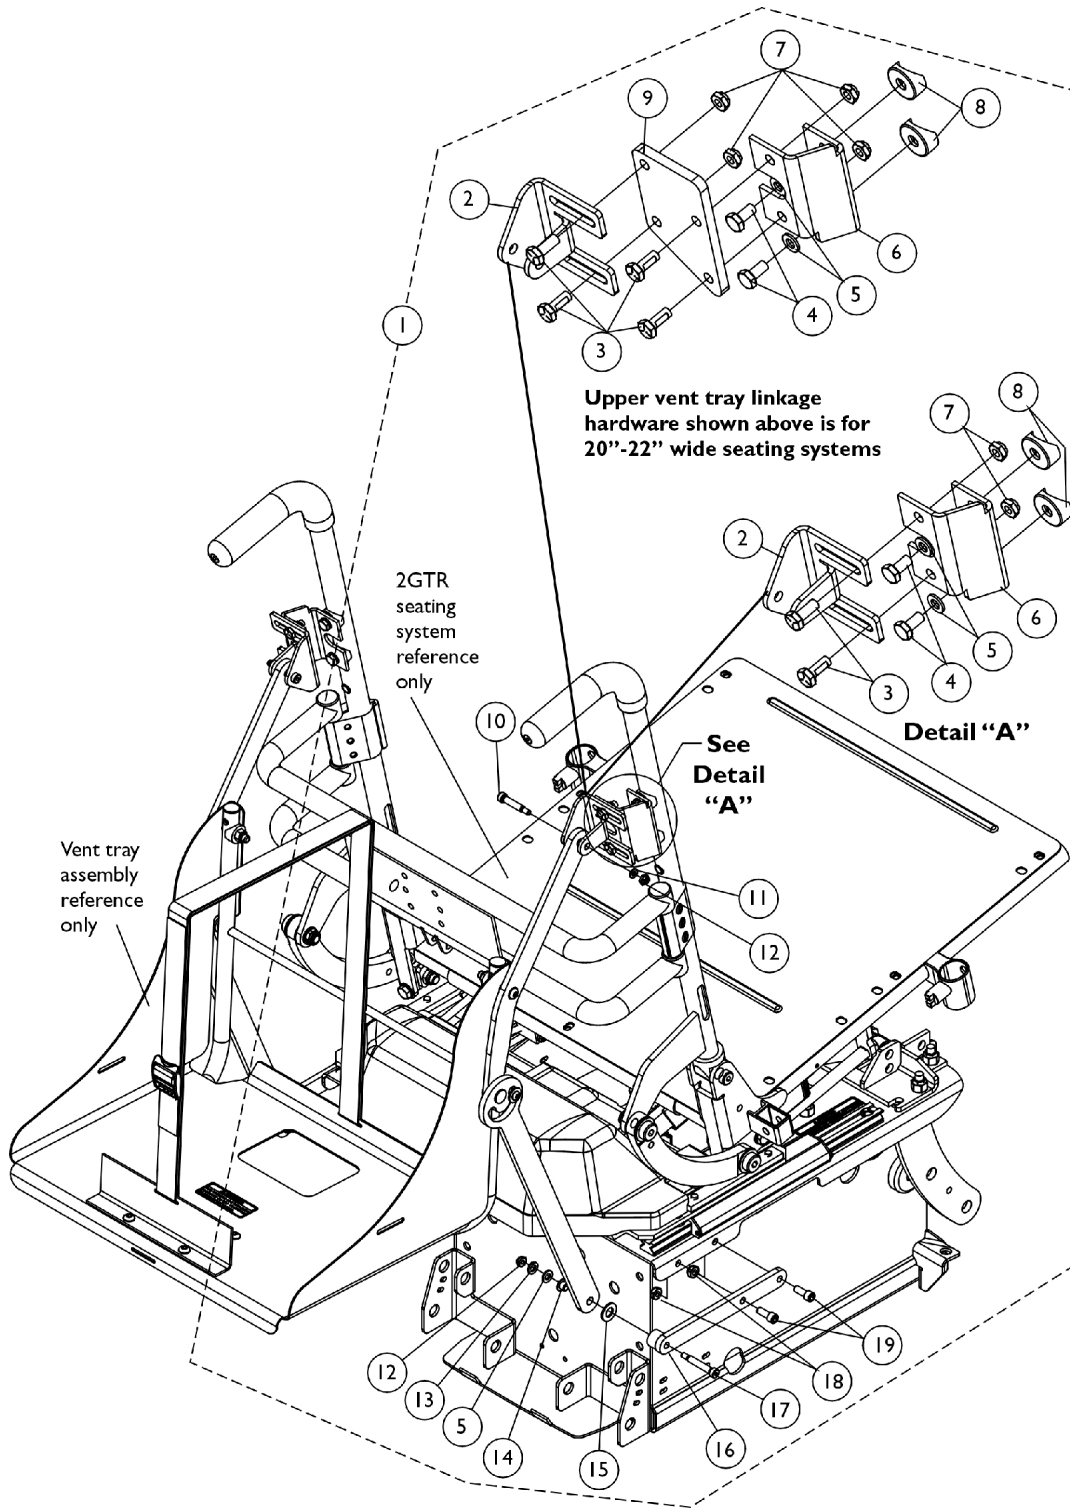

Vent Tray Mounting Hardware For Round Back Canes

Vent Tray Mounting Hardware For Round Back Canes

Item Number	Note	Part Number	Description	Quantity Per	
				Package	Assembly
1	A	1121258-NLA	NLA - Hardware, Vent Tray Mounting for 16"-19" Wide Seats with Round Canes	2	1
1	B	1121259-NLA	NLA - Hardware, Vent Tray Mounting for 20"-22" Wide Seats with Round Canes	2	1
2		1097191-NLA	NLA - Bracket, Upper Link, Black	1	2
3	C	1121024	Screw, Hex Head w/ Patch (1/4-20 x 5/8")	1	4
4		1078214	Screw, Hex Head w/ Patch (1/4-20 x 1/2")	1	4
5		1026907	Washer (1/4 x 1/2 x 1/16")	1	6
6		1113638-NLA	NLA - Bracket, Vent-Connect Upper, Black - Right	1	1
6		1121097	Bracket, Vent-Connect Upper, Black - Left	1	1
7	C	1025195	Locknut (1/4-20)	1	4
8		1082908-NLA	NLA - Spacer, Coved (5/16 x 29/32 x 7/16")	1	4
9		1121021-NLA	NLA - Bracket, Seat Vent, Black (20 - 22" W)	1	2
10		1098289-NLA	NLA - Screw, Shoulder Hex Socket Head (1/4 x 1", #10-24)	1	2
11		1095360-NLA	NLA - Washer, Steel (7/8 x 3/8 x 1/16")	1	2
12		1026035-NLA	NLA - Locknut (#10-24)	1	4
13		1007453	Lockwasher, Split (1/4")	1	2
14		1097179-NLA	NLA - Bushing, Flanged	1	2
15		1049527	Washer, Nylon (3/8 x 3/4 x 1/16")	1	2
16		1115815-NLA	NLA - Bracket, Vent Tray Attachment, Black	1	2
17		1000212	Screw, Shoulder Hex Socket (1/4 x 1-1/4", #10-24)	1	2
18		60275X000	Locknut (1/4-20)	1	4
19		1110468-NLA	NLA - Screw, Socket Head (1/4-20 x 5/8")	1	4

NOTE: A - Includes items 2-8 and 10-19
 B - Includes items 2-19
 C - Quantity of 8 are used for 20"-22" wide seats