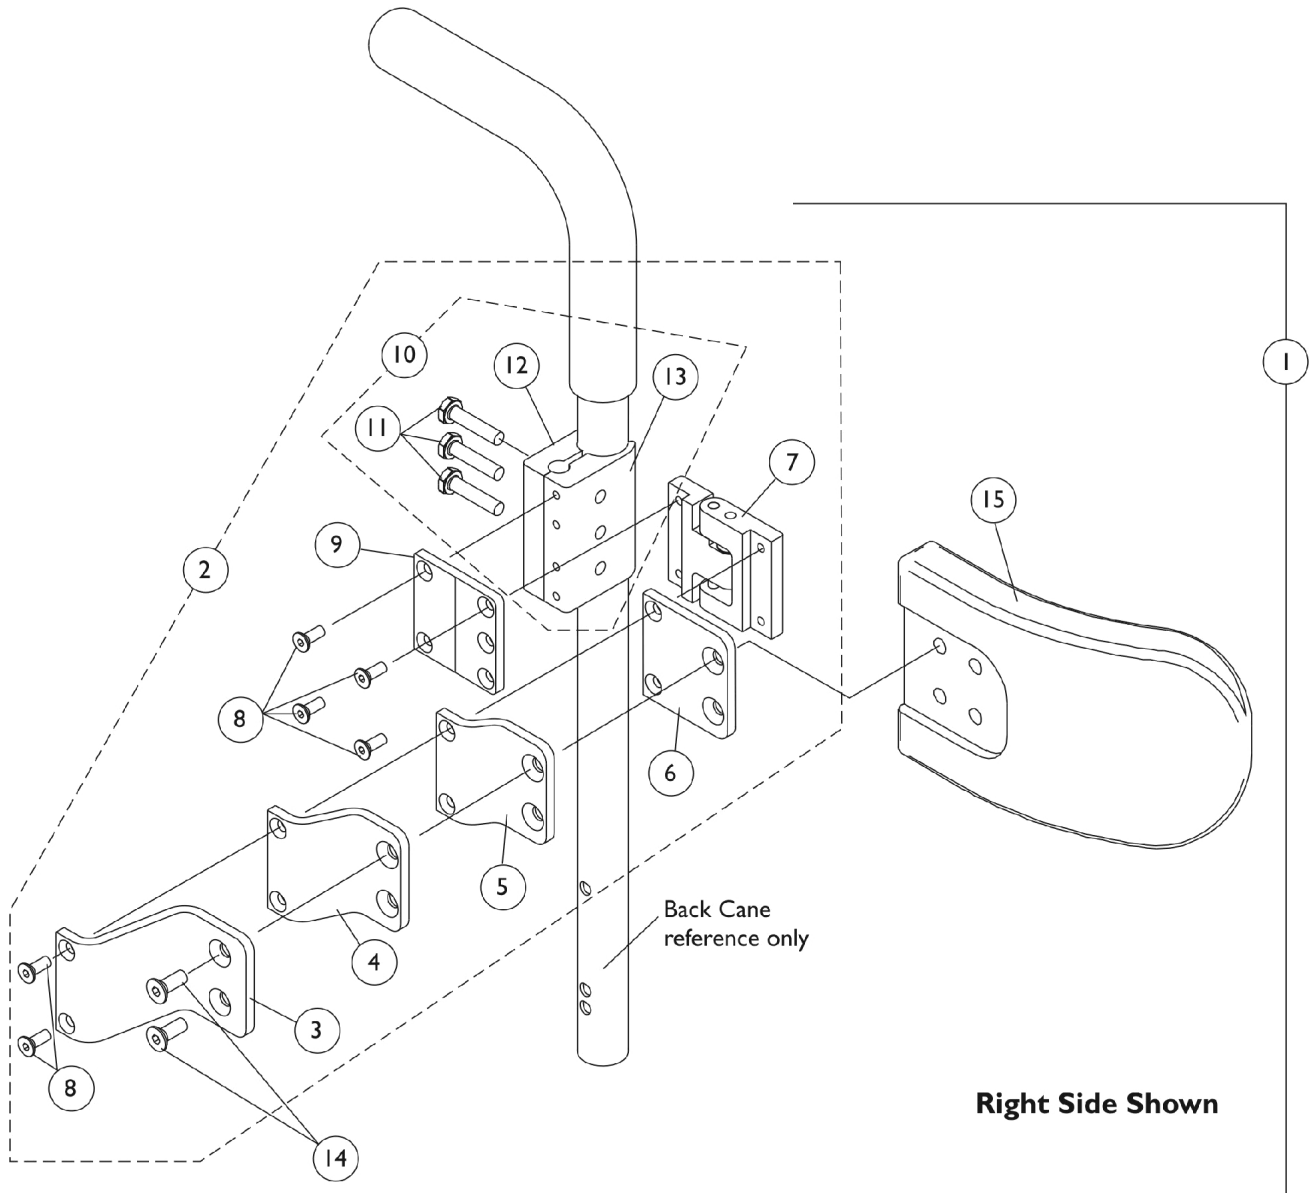

Lateral Support Assembly (Clamp-On) For Round Canes Tarsys

Lateral Support Assembly (Clamp-On) For Round Canes Tarsys

Item Number	Note	Part Number	Description	Quantity Per	
				Package	Assembly
1	A	1107298	Kit, Swingaway Lateral Support Assemblies w/ Medium Pads (Pair)	1	1
3			Bracket, Extension Offset, Black (2")	1	2
4			NLA - Bracket, Extension Offset, Black (1")	1	2
5			NLA - Bracket, Extension Offset, Black (1/2")	1	2
6			Bracket, Flush Mount, Black	1	2
7			NLA - Bracket, Swingaway, Cane Clamp, Black - Right	1	1
7			NLA - Bracket, Swingaway, Cane Clamp, Black - Left	1	1
8			NLA - Screw, Socket Flat Head (#10-32 x 1/2")	1	12
9			NLA - Bracket, Mounting, Black	1	2
11			NLA - Screw, Hex Head (1/4-20 x 1-1/8")	1	6
12			Half Clamp, Non-Threaded Holes	1	2
13			NLA - Half Clamp, Threaded Holes	1	2
14			Screw, Socket Flat Head (1/4-20 x 1/2")	1	4
15			Pad, Lateral Support - Medium (6" W x 4" H)	1	2
1	A	1107299	Kit, Swingaway Lateral Support Assemblies w/ Large Pads (Pair)	1	1
3			Bracket, Extension Offset, Black (2")	1	2
4			NLA - Bracket, Extension Offset, Black (1")	1	2
5			NLA - Bracket, Extension Offset, Black (1/2")	1	2
6			Bracket, Flush Mount, Black	1	2
7			NLA - Bracket, Swingaway, Cane Clamp, Black - Right	1	1
7			NLA - Bracket, Swingaway, Cane Clamp, Black - Left	1	1
8			NLA - Screw, Socket Flat Head (#10-32 x 1/2")	1	12
9			NLA - Bracket, Mounting, Black	1	2
11			NLA - Screw, Hex Head (1/4-20 x 1-1/8")	1	6
12			Half Clamp, Non-Threaded Holes	1	2
13			NLA - Half Clamp, Threaded Holes	1	2
14			Screw, Socket Flat Head (1/4-20 x 1/2")	1	4
15			Pad, Lateral Support - Large (6" W x 5" H)	1	2
2	B	1107245	Kit, Swingaway Bracket Assembly with Offset Brackets, Cane Clamp - Right	1	1
3			Bracket, Extension Offset, Black (2")	1	1
4			NLA - Bracket, Extension Offset, Black (1")	1	1
5			NLA - Bracket, Extension Offset, Black (1/2")	1	1
6			Bracket, Flush Mount, Black	1	1
7			NLA - Bracket, Swingaway, Cane Clamp, Black - Right	1	1
8			NLA - Screw, Socket Flat Head (#10-32 x 1/2")	1	6
9			NLA - Bracket, Mounting, Black	1	1
11			NLA - Screw, Hex Head (1/4-20 x 1-1/8")	1	3
12			Half Clamp, Non-Threaded Holes	1	1