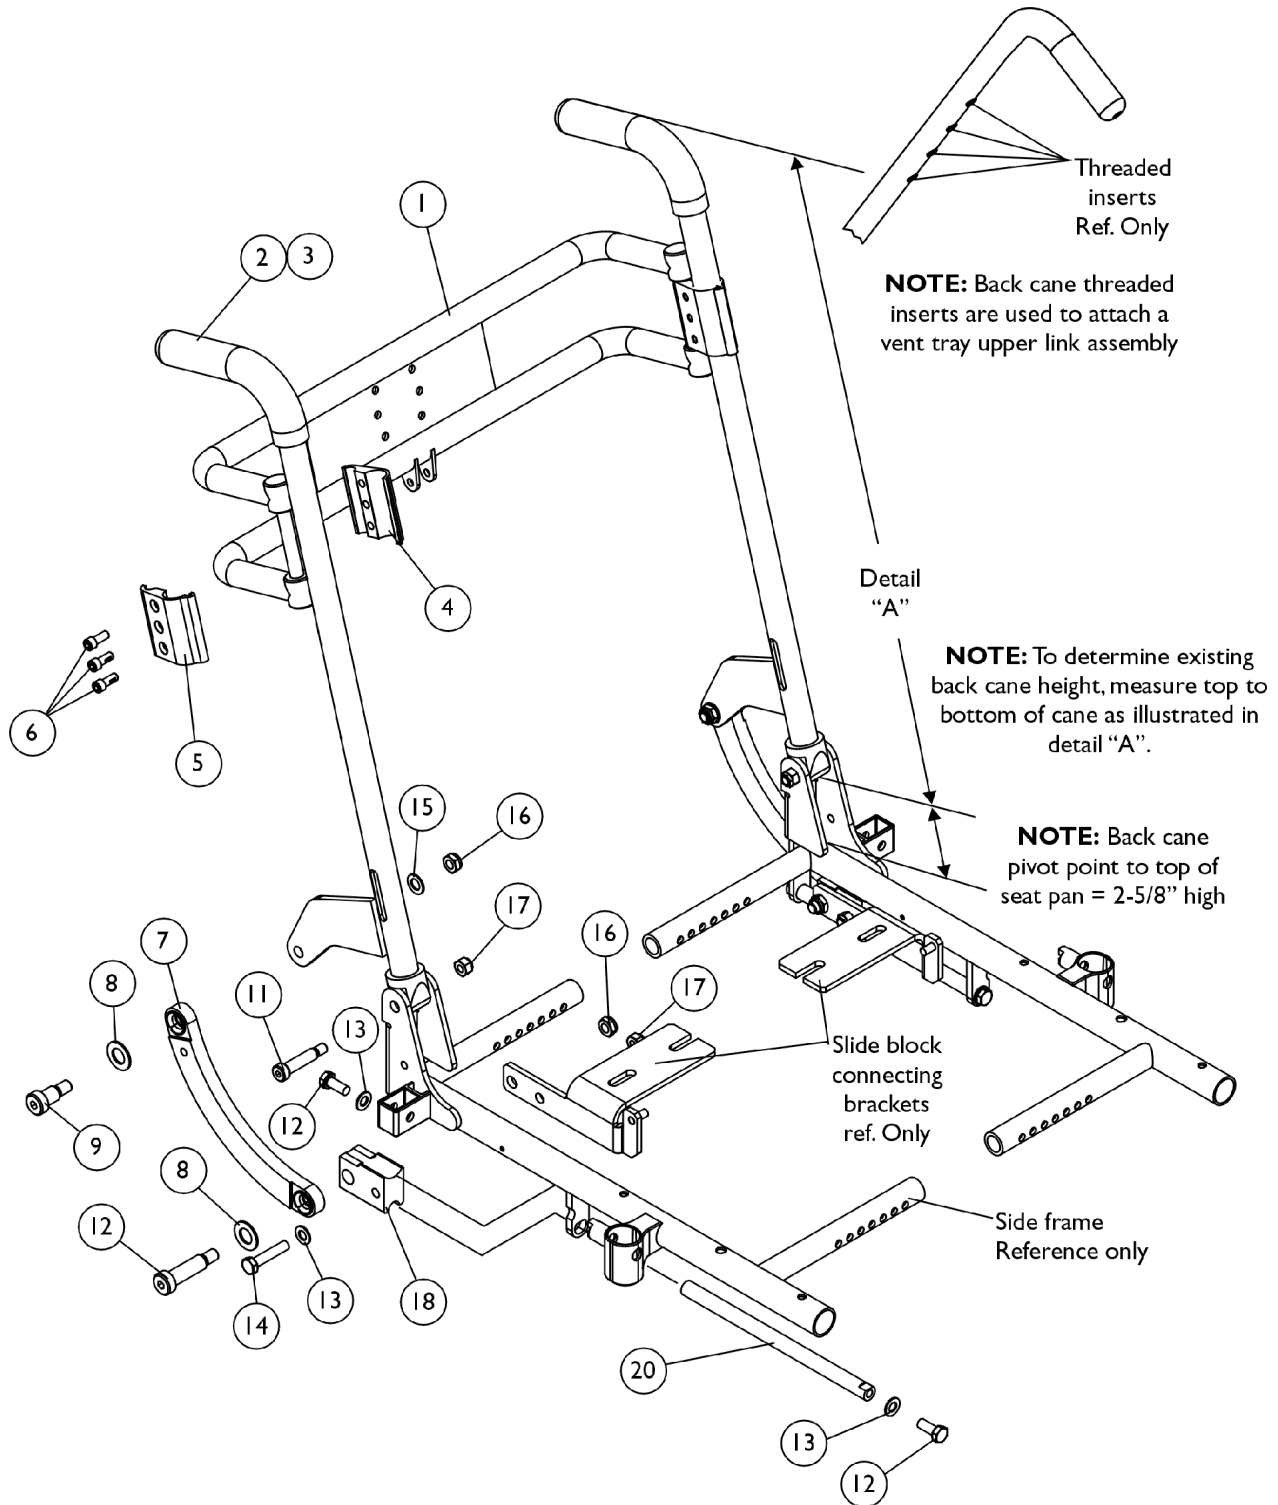

Back Cane (7/8" Round-Optional) and Spreader Bar Assembly

Recline Only (2GR) and Tilt/Recline (2GTR)

Back Cane (7/8" Round-Optional) and Spreader Bar Assembly

Recline Only (2GR) and Tilt/Recline (2GTR)

Item Number	Note	Part Number	Description	Quantity Per	
				Package	Assembly
1		See Chart	#1 Spreader Bar	1	1
2		See Chart	#2 Back Canes	1	2
3		1086460	Grip, Foam, Hand (4-1/2" L)	1	2
4		0190722	Half Clamp, Un-Threaded Holes (7/8" Dia. Back Canes)	1	2
5		0190822	Half Clamp, Threaded Holes (7/8" Dia. Back Canes)	1	2
6		1007219	Screw, Socket Head (1/4-20 x 5/8")	1	6
7		1086587-NLA	NLA - Link, Curved, Black	1	2
8		1031673-NLA	NLA - Washer, Nylon (35/64 x 1 x 1/16")	1	4
9		1086323-NLA	NLA - Screw, Shoulder Hex Socket Head (1/2 x 5/8", 3/8-16)	1	2
10		1021851-NLA	NLA - Bolt, Socket Head Shoulder (1/2 x 1-1/2")	1	2
11		1062604	Screw, Shoulder Hex Socket (3/8 x 1-1/4", 5/16-18)	1	2
12		1039860	Screw, Hex Head w/ Patch (5/16-18 x 3/4")	1	4
13		1025704	Washer, Flat (5/16 x 5/8 x 1/16")	1	6
14		1070398-NLA	NLA - Screw, Hex Head (5/16-18 x 1-1/2")	1	2
15		1065214	Washer, Flat (3/8 x 11/16 x 1/16")	1	2
16		40363X000	Hex Nut (3/8"-16)	1	4
17		1026158	Locknut (5/16-18)	1	4
18		1082725-NLA	NLA - Block, Slide	1	2

Item #1 Spreader Bar

16" Wide	17" Wide	18" Wide	19" Wide	20" Wide	21" Wide	22" Wide
0013602	0013702	0013802	0013902	0014002	0014102	0014202

Item #2 Back Cane with Grip

Back Height

Side	20-21" High	22-23" High	24-25" High	26" High
Right	1103008-NLA	1104726-NLA	1104728-NLA	1104730-NLA
Left	1103009-NLA	1104727-NLA	1104729-NLA	1104731-NLA