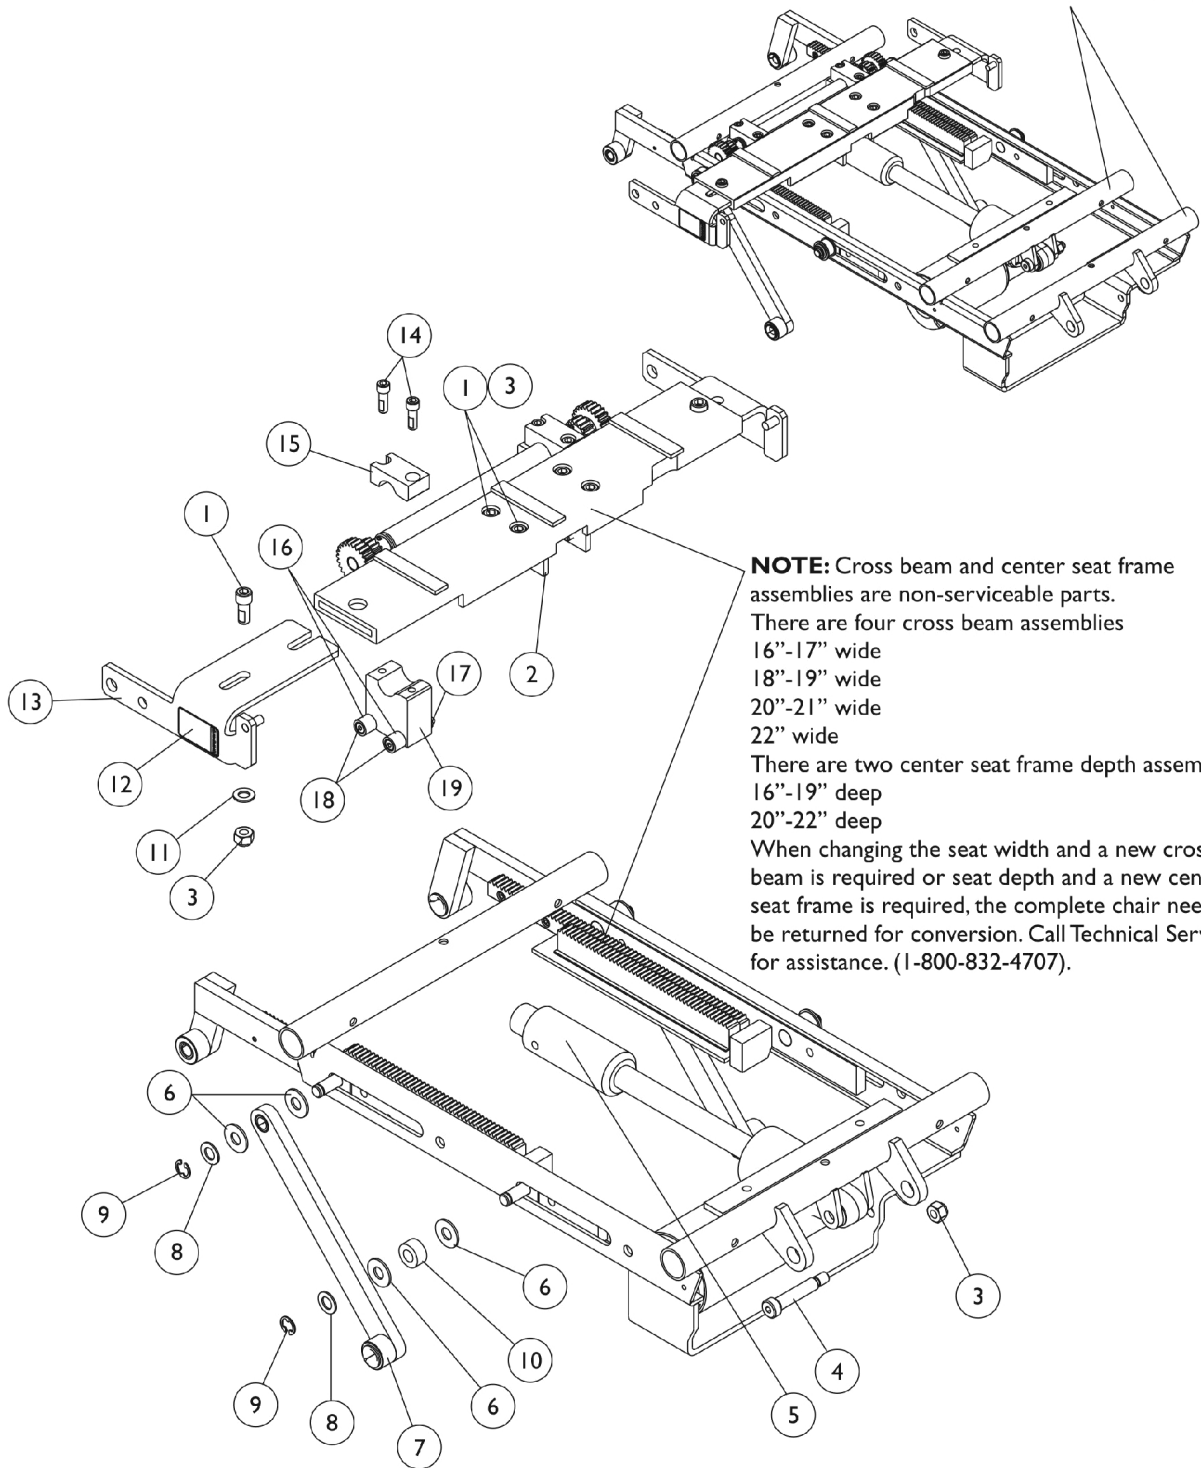

Center Seat Frame Assembly

Tilt/Recline (2GTR)

Center seat frame assembly (Long)

Center Seat Frame Assembly Tilt/Recline (2GTR)

Item Number	Note	Part Number	Description	Quantity Per	
				Package	Assembly
1		1086944-NLA	NLA - Screw, Socket Head (5/16-18 x 3/4")	1	6
2		1082878-NLA	NLA - Bracket, Acuator Support, Black - Right	1	1
2		1082879-NLA	NLA - Bracket, Actuator Support, Black - Left	1	1
3		1026158	Locknut (5/16-18)	1	7
4		1031665	Screw, Shoulder Hex Socket Head (3/8 x 1-1/2", 5/16-18)	1	1
5		1082750	Actuator Motor Assembly, Recline	1	1
6		1012371	Washer, Nylon (3/8 x 7/8 x 1/16")	1	8
7		1086595-NLA	NLA - Link, Tilt, Black	1	2
8		1065214	Washer, Flat (3/8 x 11/16 x 1/16")	1	4
9		1086930-NLA	NLA - Ring, Retaining (3/8")	1	4
10		1082876-NLA	NLA - Spacer (3/8 x 3/4 x 3/8")	1	2
11		1025704	Washer, Flat (5/16 x 5/8 x 1/16")	1	2
12		1079203	Decal, Warning Pinch Point	1	2
13		1091500-NLA	NLA - Kit, Connecting Slide Bracket w/ Decal, Black - Right	1	1
13		1091501-NLA	NLA - Kit, Connecting Slide Bracket w/ Decal, Black - Left	1	1
14		1098944-NLA	NLA - Screw, Socket Head w/ Patch (1/4-20 x 3/4")	1	4
15		1095352-NLA	NLA - Block, Gear Hold Down Upper	1	2
16		1091503-NLA	NLA - Bushing (1/4 x 1/2 x 7/16")	1	4
17		1026035-NLA	NLA - Locknut (#10-24)	1	4
18		1000212	Screw, Shoulder Hex Socket (1/4 x 1-1/4", #10-24)	1	4
19	A	1095476-NLA	NLA - Dual Roller Assembly - Right	1	1
19	A	1095477-NLA	NLA - Dual Roller Assembly - Left	1	1

NOTE: A - Includes 2 each of items 16-18