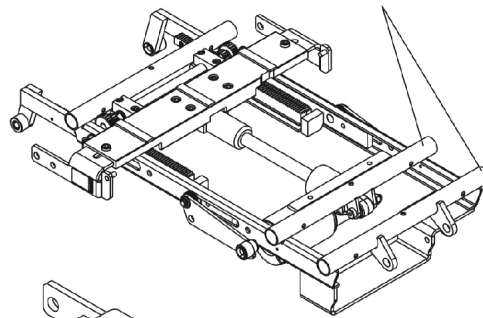

Center Seat Frame Assembly

Recline Only (2GR)

Center seat frame assembly (Long)

NOTE: Cross beam and center seat frame assemblies are non-serviceable parts.

There are four cross beam assemblies

16"-17" wide

10 and 15 degree
recline link

0 and 5 degree
recline link

Center Seat Frame Assembly Recline Only (2GR)

Item Number	Note	Part Number	Description	Quantity Per	
				Package	Assembly
1		1086944-NLA	NLA - Screw, Socket Head (5/16-18 x 3/4")	1	6
2		1082878-NLA	NLA - Bracket, Acuator Support, Black - Right	1	1
2		1082879-NLA	NLA - Bracket, Actuator Support, Black - Left	1	1
3		1026158	Locknut (5/16-18)	1	7
4		1031665	Screw, Shoulder Hex Socket Head (3/8 x 1-1/2", 5/16-18)	1	1
5		1082750	Actuator Motor Assembly, Recline	1	1
6		1012371	Washer, Nylon (3/8 x 7/8 x 1/16")	1	14
7		1110497-NLA	NLA - Link, Recline 0 and 5 Degree Seat Tilt, Black - Right	1	1
7		1110498-NLA	NLA - Link, Recline 0 and 5 Degree Seat Tilt, Black - Left	1	1
7		1110499-NLA	NLA - Link, Recline 10 and 15 Degree Seat Tilt, Black - Right	1	1
7		1110500-NLA	NLA - Link, Recline 10 and 15 Degree Seat Tilt, Black - Left	1	1
8		1065214	Washer, Flat (3/8 x 11/16 x 1/16")	1	4
9		1086930-NLA	NLA - Ring, Retaining (3/8")	1	4
10		1082876-NLA	NLA - Spacer (3/8 x 3/4 x 3/8")	1	2
11		1025704	Washer, Flat (5/16 x 5/8 x 1/16")	1	2
12		1079203	Decal, Warning Pinch Point	1	2
13		1091500-NLA	NLA - Kit, Connecting Slide Bracket w/ Decal, Black - Right	1	1
13		1091501-NLA	NLA - Kit, Connecting Slide Bracket w/ Decal, Black - Left	1	1
14		1098944-NLA	NLA - Screw, Socket Head w/ Patch (1/4-20 x 3/4")	1	4
15		1095352-NLA	NLA - Block, Gear Hold Down Upper	1	2
16		1091503-NLA	NLA - Bushing (1/4 x 1/2 x 7/16")	1	4
17		1026035-NLA	NLA - Locknut (#10-24)	1	4
18		1000212	Screw, Shoulder Hex Socket (1/4 x 1-1/4", #10-24)	1	4
19	A	1095476-NLA	NLA - Dual Roller Assembly - Right	1	1
19	A	1095477-NLA	NLA - Dual Roller Assembly - Left	1	1