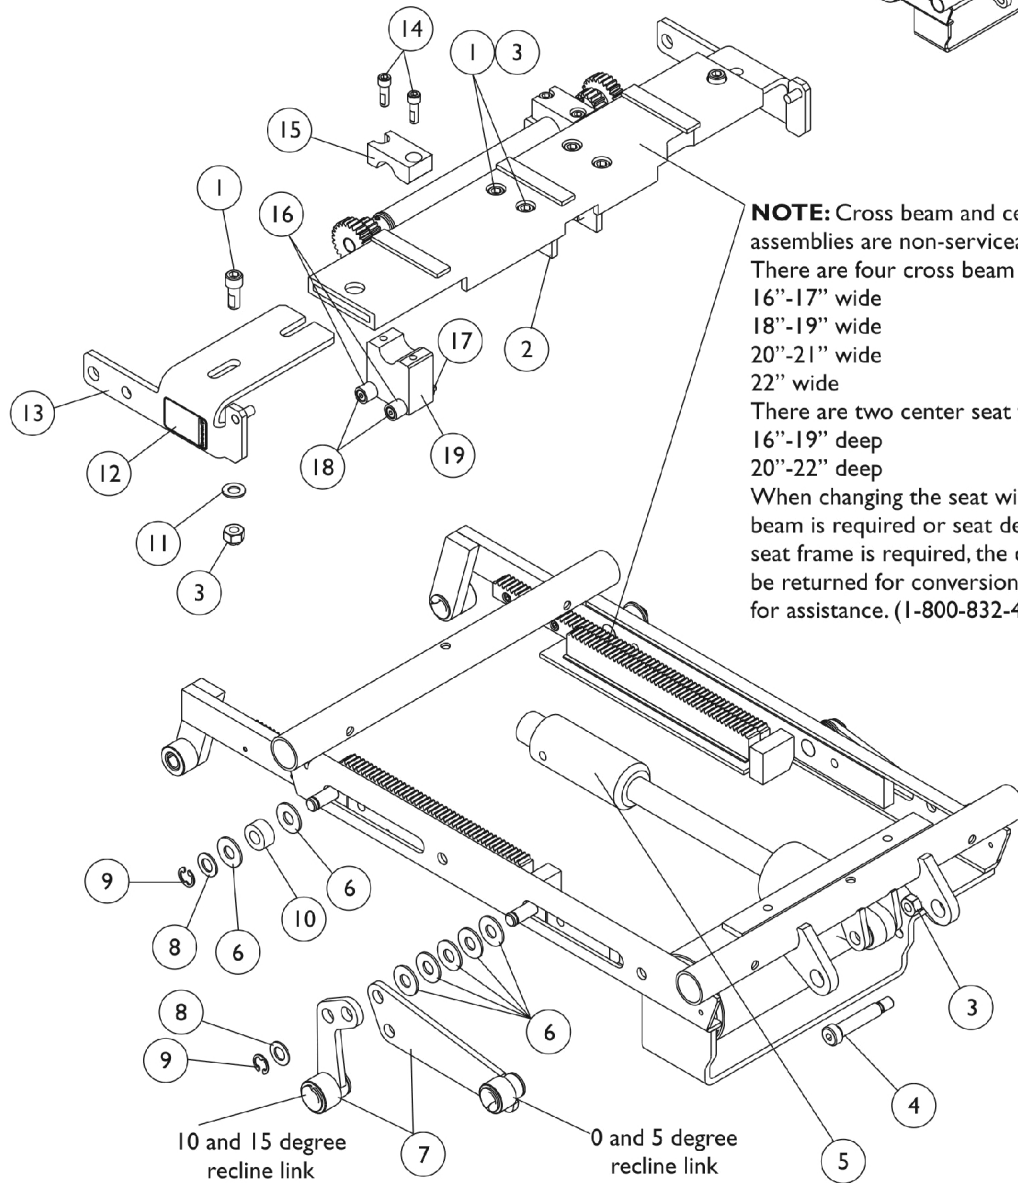

Center Seat Frame Assembly

Recline Only (2GR)

Center seat frame assembly (Long)

NOTE: Cross beam and center seat frame assemblies are non-serviceable parts.

There are four cross beam assemblies

16"-17" wide

18"-19" wide

20"-21" wide

22" wide

There are two center seat frame depth assemblies.

16"-19" deep

20"-22" deep

When changing the seat width and a new cross beam is required or seat depth and a new center seat frame is required, the complete chair needs to be returned for conversion. Call Technical Services for assistance. (1-800-832-4707).

10 and 15 degree
recline link

0 and 5 degree
recline link