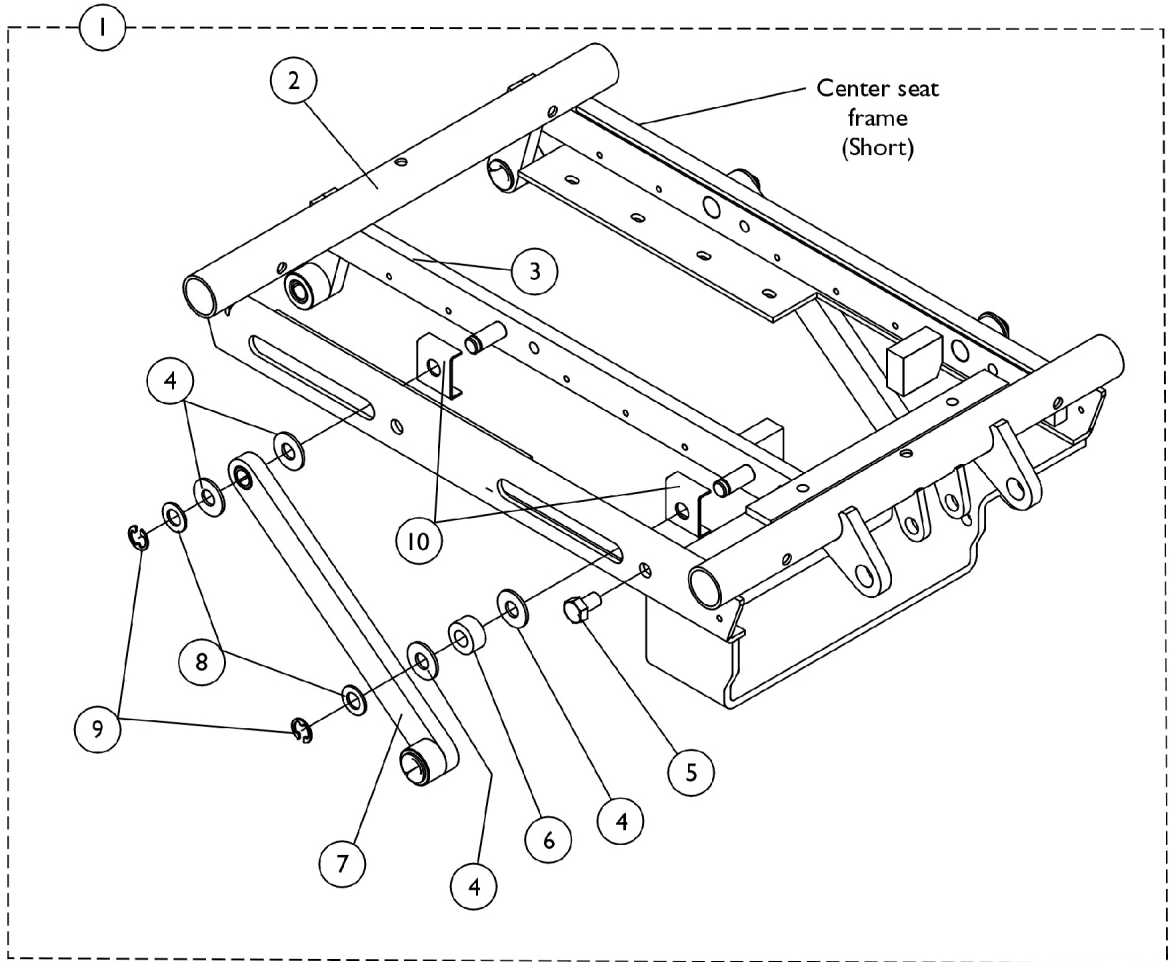

# Center Seat Frame Assembly

Tilt Only (2GT)

Center seat  
frame  
assembly  
(Long)

## Center Seat Frame Assembly Tilt Only (2GT)

Item Number	Note	Part Number	Description	Quantity Per	
				Package	Assembly
1	A	1115859-NLA	NLA - Center Seat Frame Assembly, Short (16 - 19" D)	1	1
1	A	1115858-NLA	NLA - Center Seat Frame Assembly, Long (20 - 22" D)	1	1
2		1113613-NLA	NLA - Center Seat Frame, Short (16 - 19" D)	1	1
2	B	1113614-NLA	NLA - Center Seat Frame, Long (20 - 22" D)	1	1
3		1086590-NLA	NLA - Tilt Pivot Assembly, Right	1	1
3		1086591-NLA	NLA - Tilt Pivot Assembly, Left	1	1
4		1012371	Washer, Nylon (3/8 x 7/8 x 1/16")	1	8
5		1061922-NLA	NLA - Screw, Hex Head w/ Patch (5/16-18 x 1/2")	1	2
6		1082876-NLA	NLA - Spacer (3/8 x 3/4 x 3/8")	1	2
7		1086595-NLA	NLA - Link, Tilt, Black	1	2
8		1065214	Washer, Flat (3/8 x 11/16 x 1/16")	1	4
9		1086930-NLA	NLA - Ring, Retaining (3/8")	1	4
10		1091502-NLA	NLA - Guide, Tilt Rail	1	4

NOTE: A - Includes Items 2-10  
B - No longer available individually. See Item 1, Part # 1115858 for replacement.