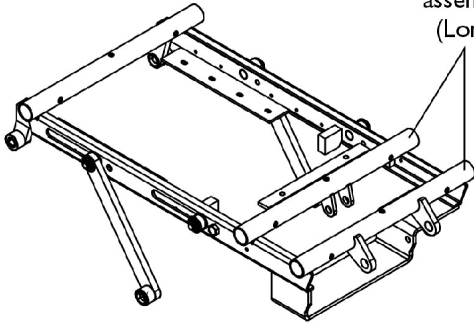

# Center Seat Frame Assembly

Tilt Only (2GT)

Center seat  
frame  
assembly  
(Long)

## Center Seat Frame Assembly Tilt Only (2GT)

Item Number	Note	Part Number	Description	Quantity Per	
				Package	Assembly
1	A	1115859-NLA	NLA - Center Seat Frame Assembly, Short (16 - 19" D)	1	1
1	A	1115858-NLA	NLA - Center Seat Frame Assembly, Long (20 - 22" D)	1	1
2		1113613-NLA	NLA - Center Seat Frame, Short (16 - 19" D)	1	1
2	B	1113614-NLA	NLA - Center Seat Frame, Long (20 - 22" D)	1	1
3		1086590-NLA	NLA - Tilt Pivot Assembly, Right	1	1
3		1086591-NLA	NLA - Tilt Pivot Assembly, Left	1	1
4		1012371	Washer, Nylon (3/8 x 7/8 x 1/16")	1	8
5		1061922-NLA	NLA - Screw, Hex Head w/ Patch (5/16-18 x 1/2")	1	2
6		1082876-NLA	NLA - Spacer (3/8 x 3/4 x 3/8")	1	2
7		1086595-NLA	NLA - Link, Tilt, Black	1	2
8		1065214	Washer, Flat (3/8 x 11/16 x 1/16")	1	4
9		1086930-NLA	NLA - Ring, Retaining (3/8")	1	4
10		1091502-NLA	NLA - Guide, Tilt Rail	1	4