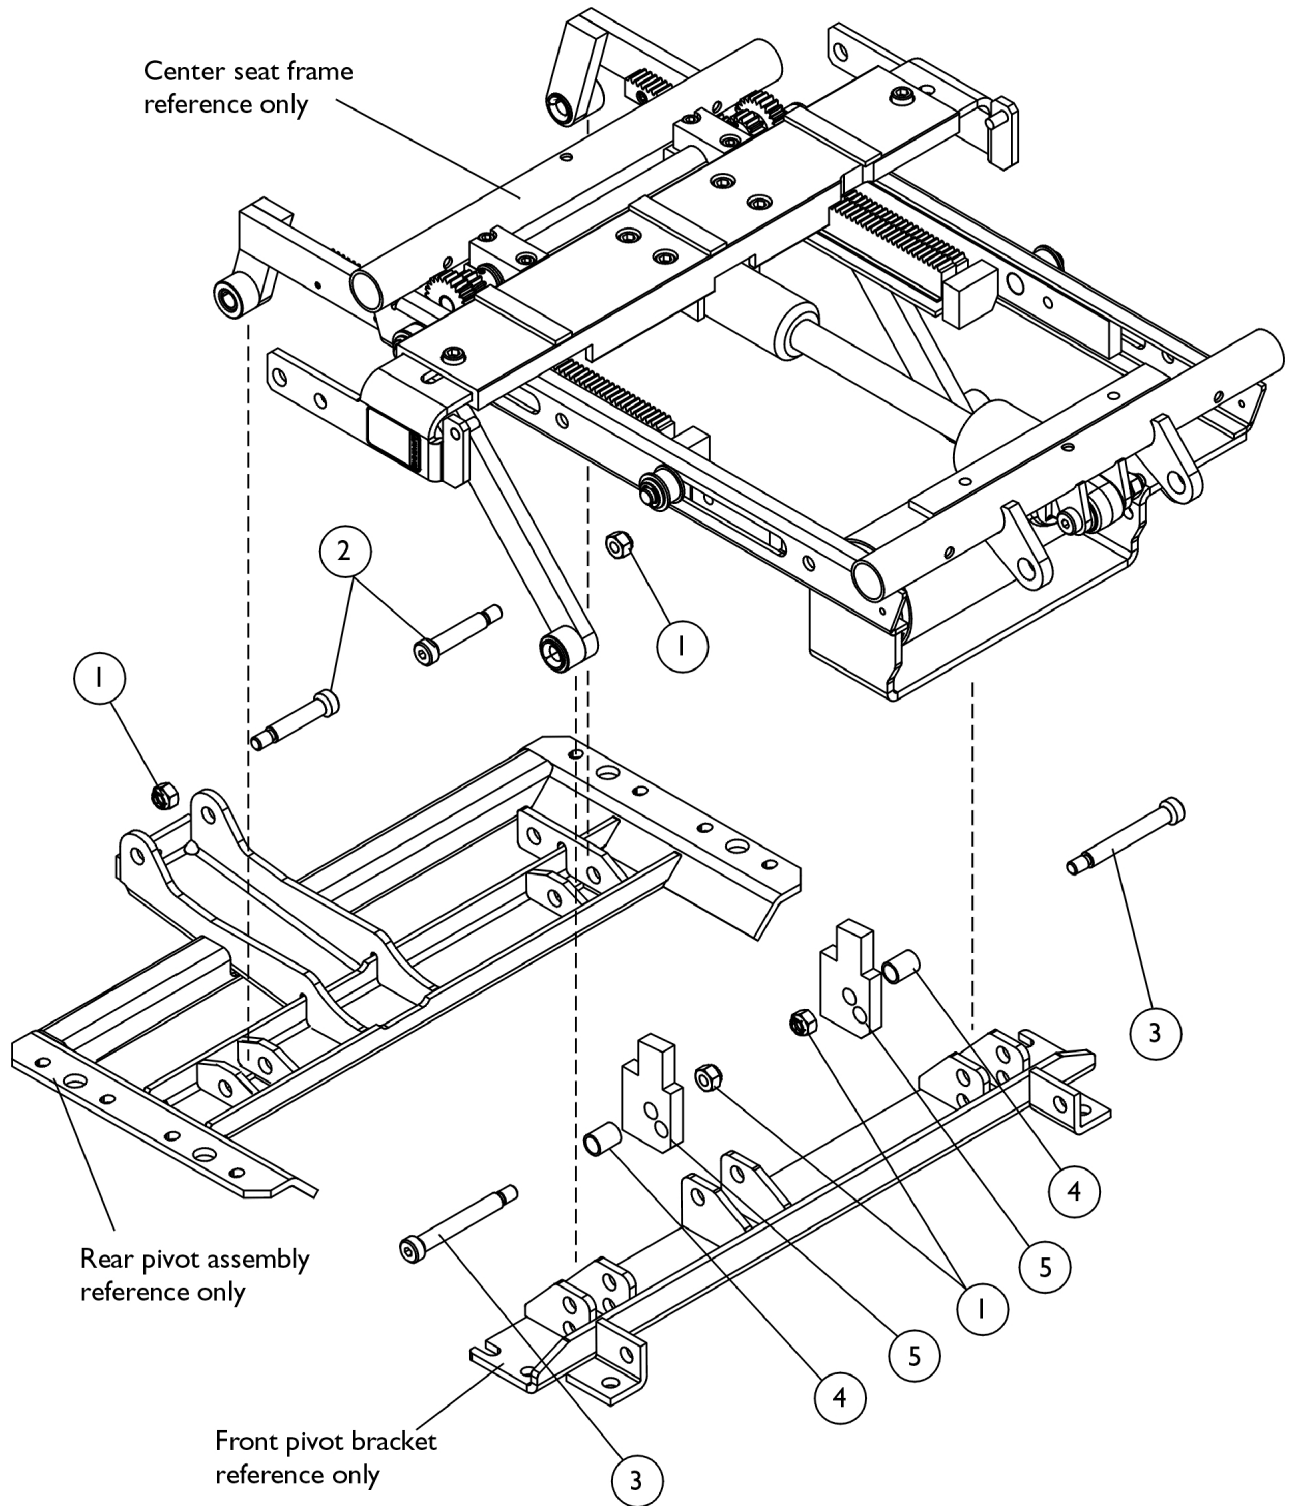

# Center Seat Frame Mounting Hardware

## Center Seat Frame Mounting Hardware

Item Number	Note	Part Number	Description	Quantity Per	
				Package	Assembly
1		1026158	Locknut (5/16-18)	1	4
2		1031665	Screw, Shoulder Hex Socket Head (3/8 x 1-1/2", 5/16-18)	1	4
3		1070411-NLA	NLA - Bolt, Shoulder (3/8 x 2-1/2")	1	2
4		1098646-NLA	NLA - Bushing, Black (7/16 x 1/2 x 11/16")	1	2
5		1098645-NLA	NLA - Block, Black Tilt Angle	1	2