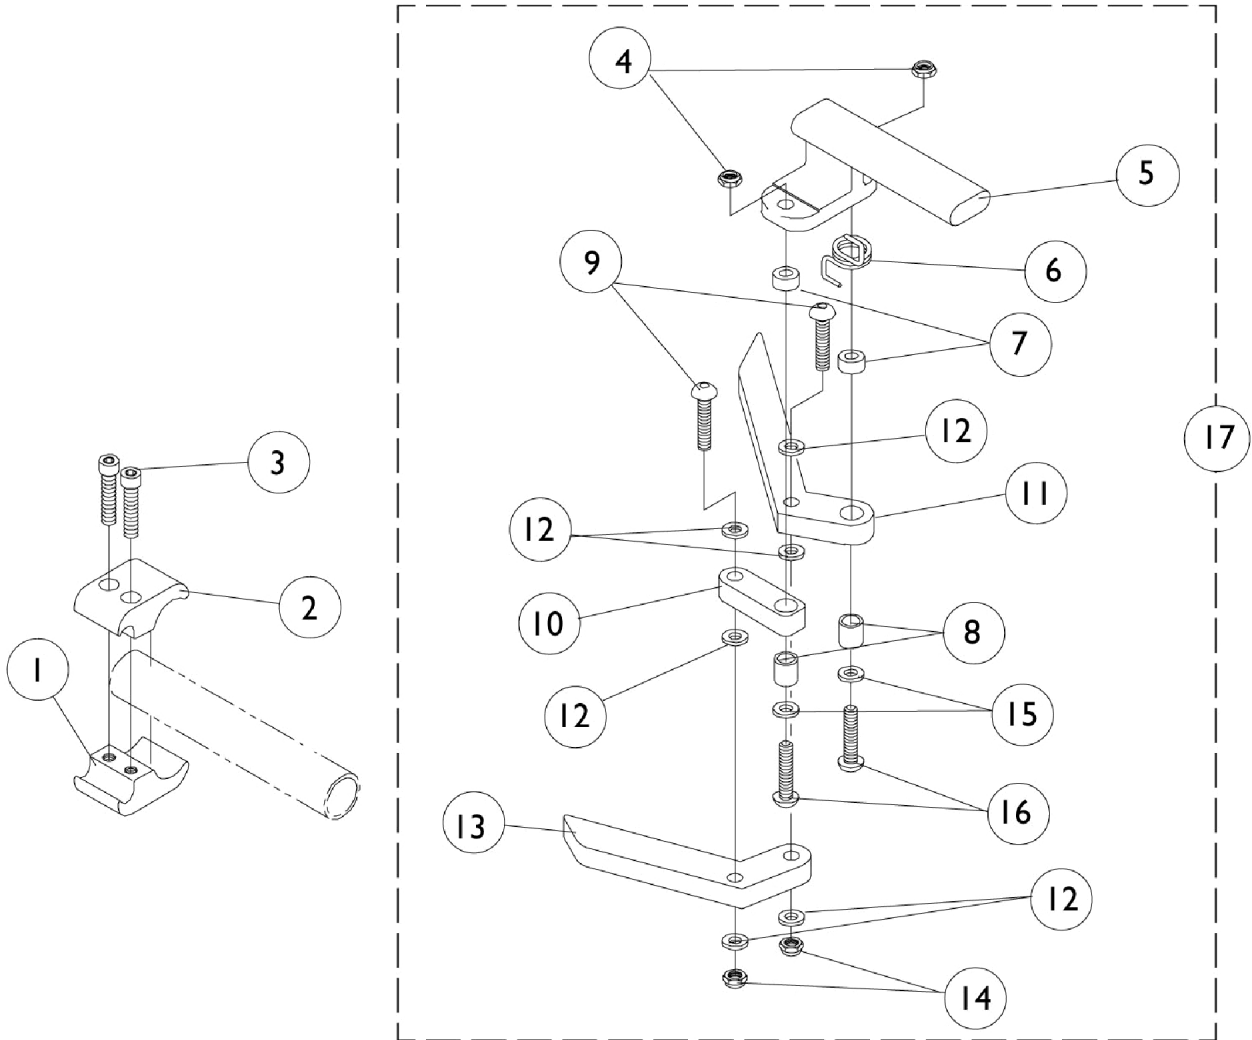

Undermount Wheel Lock

Undermount Wheel Lock

Item Number	Note	Part Number	Description	Quantity Per	
				Package	Assembly
1		1026096-NLA	NLA - Clamp, Wheel Lock, Threaded (1")	1	1
2		1026097-NLA	NLA - Clamp, Wheel Lock, Non-Threaded (1")	1	1
3		1027268	Screw, Allen Head (1/4-20 x 1")	1	2
4		1025765	Locknut (1/4-28)	1	2
5		1037120-NLA	NLA - Bracket, Mounting, Black - Right	1	1
5		1037121-NLA	NLA - Bracket, Mounting, Black - Left	1	1
6		1036519-NLA	NLA - Spring, Torsion - Right	1	1
6		1036520-NLA	NLA - Spring, Torsion - Left	1	1
7		1026104-NLA	NLA - Spacer	1	2
8		1005844-NLA	NLA - Bushing	1	2
9		1055307-NLA	NLA - Screw, Allen Button Head (1/4-28 x 1")	1	2
10		1025188-NLA	NLA - Link, Wheel Lock, Black	1	1
11		1024962-NLA	NLA - Handle, Wheel Lock, Black	1	1
12		1026103	Washer, Nylon (1/4 x 1/2 x 1/32")	1	6
13		1024961-NLA	NLA - Shoe, Wheel Lock	1	1
14		1025765	Locknut (1/4-28)	1	2
15		1025728	Washer (1/4 x 1/2 x 1/32")	1	2
16		1059284-NLA	NLA - Screw, Socket Button Head (1/4-28 x 1-1/4")	1	1
17	A	1036647-NLA	NLA - Wheel Lock, Undermount - Right	1	1
17	A	1036648-NLA	NLA - Wheel Lock, Undermount - Left	1	1

NOTE: A - Includes items 4 - 16.