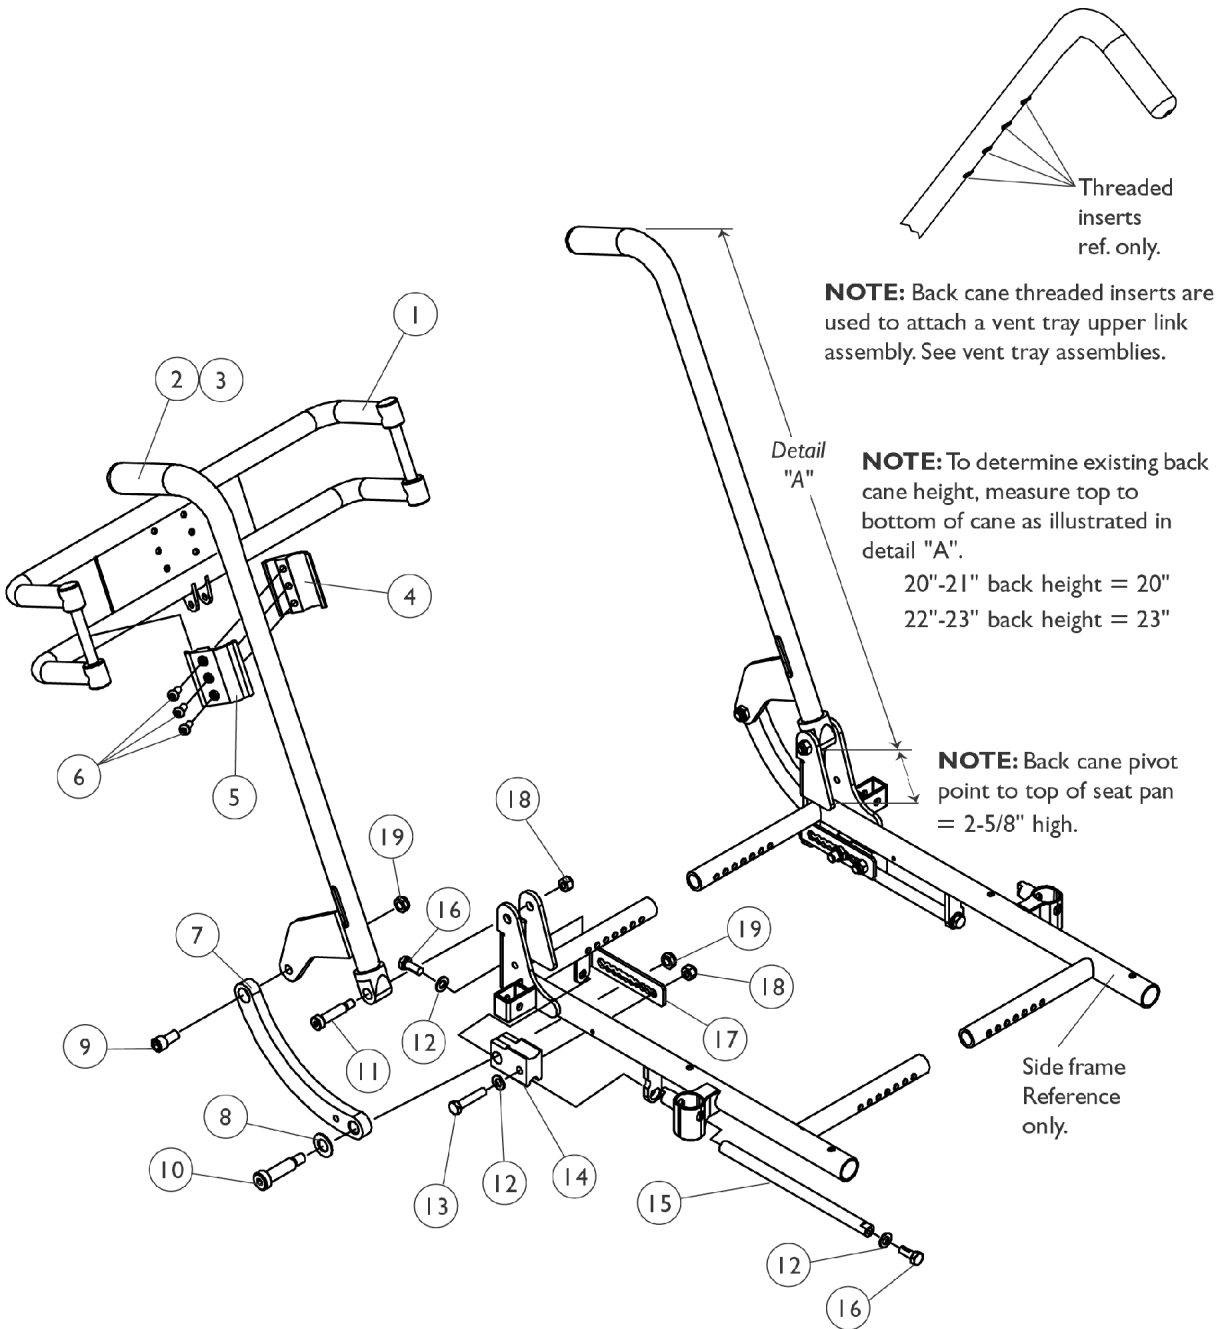

Back Cane (7/8" Round-Optional) and Spreader Bar Assembly Tilt Only (2GT)

Back Cane (7/8" Round-Optional) and Spreader Bar Assembly Tilt Only (2GT)

Item Number	Note	Part Number	Description	Quantity Per	
				Package	Assembly
1		See Chart	#1 Spreader Bar	1	1
2		See Chart	#2 Back Canes	1	2
3		1086460	Grip, Foam, Hand (4-1/2" L)	1	2
4		0190722	Half Clamp, Un-Threaded Holes (7/8" Dia. Back Canes)	1	2
5		0190822	Half Clamp, Threaded Holes (7/8" Dia. Back Canes)	1	2
6		1007219	Screw, Socket Head (1/4-20 x 5/8")	1	6
7		1099540-NLA	NLA - Link, Curved, Tilt, Black - Right	1	1
7		1099541-NLA	NLA - Link, Curved, Tilt, Black - Left	1	1
8		1031673-NLA	NLA - Washer, Nylon (35/64 x 1 x 1/16")	1	2
9		1099527-NLA	NLA - Screw, Socket Head (3/8-16 x 3/4")	1	2
10		1021851-NLA	NLA - Bolt, Socket Head Shoulder (1/2 x 1-1/2")	1	2
11		1062604	Screw, Shoulder Hex Socket (3/8 x 1-1/4", 5/16-18)	1	2
12		1025704	Washer, Flat (5/16 x 5/8 x 1/16")	1	6
13		1070398-NLA	NLA - Screw, Hex Head (5/16-18 x 1-1/2")	1	2
14		1082725-NLA	NLA - Block, Slide	1	2
15		1082724-NLA	NLA - Rod, Slide	1	2
16		1039860	Screw, Hex Head w/ Patch (5/16-18 x 3/4")	1	2
17		1087014-NLA	NLA - Bracket, Connecting, Black - Right	1	1
17		1087015-NLA	NLA - Bracket, Connecting, Black - Left	1	1
18		1026158	Locknut (5/16-18)	1	4
19		40363X000	Hex Nut (3/8"-16)	1	4

Item #1 Spreader Bar

16" Wide	17" Wide	18" Wide	19" Wide	20" Wide	21" Wide	22" Wide
0013602	0013702	0013802	0013902	0014002	0014102	0014202

Item #2 Back Cane with Grip

Back Height

Side	20-21" High	22-23" High	24-25" High
Right	1103008-NLA	1104726-NLA	1104728-NLA
Left	1103009-NLA	1104727-NLA	1104729-NLA