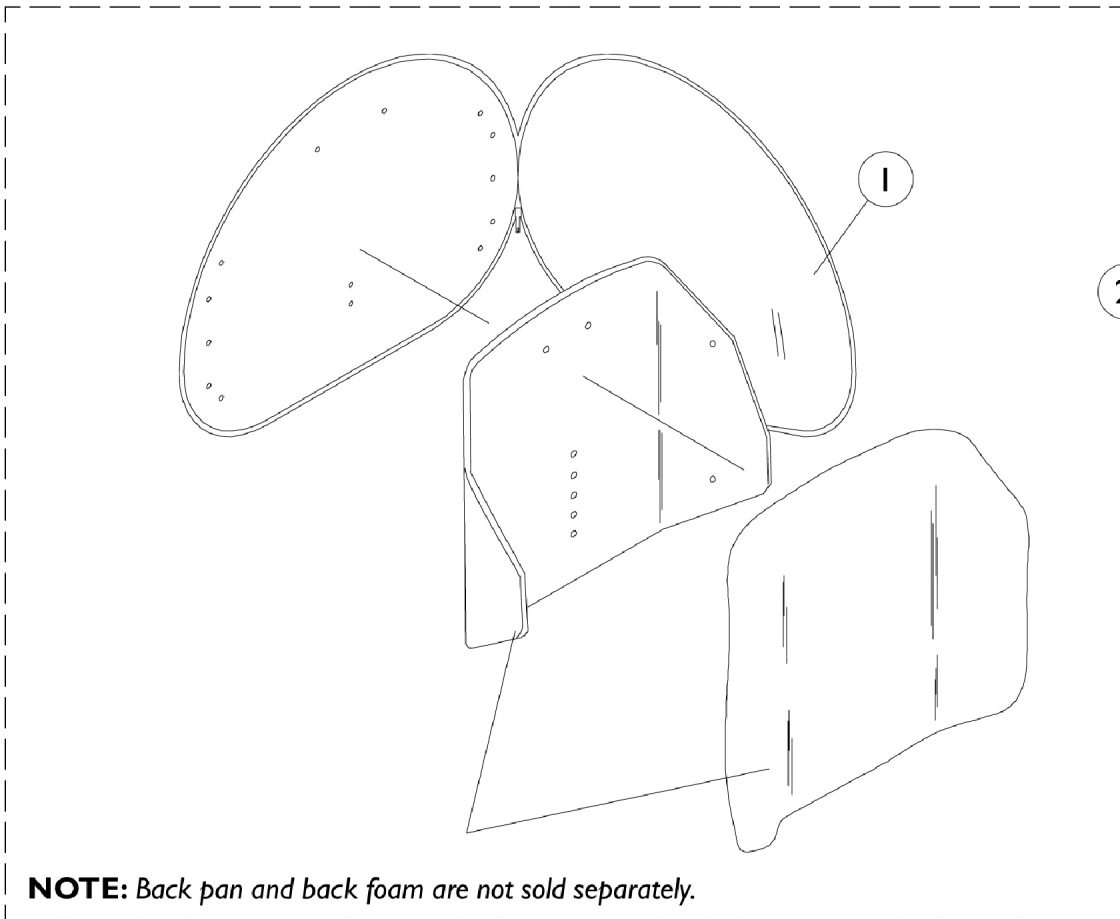

# Profile Back without Mounting Hardware

**NOTE:** See back mounting hardware under accessories when attaching a profile back to 7/8" round canes.

**NOTE:** Back pan and back foam are not sold separately.

## Profile Back without Mounting Hardware

**NOTE: See back mounting hardware under accessories when attaching a profile back to 7/8" round canes.**

Back Material Width x Height	Overall Back Height - Tilt	Overall Back Height - VSR	Item #1 Back Cover	Item #2 Back Assembly w/o Sliding Hardware
16" x 16"	23"	25"	0276800-NLA	1091877-NLA
17" x 16"	23"	25"	0276800-NLA	1091877-NLA
18" x 16"	23"	25"	0276900-NLA	1091876-NLA
19" x 16"	23"	25"	0276900-NLA	1091876-NLA
20" x 16"	23"	25"	0277000	1091878-NLA
21" x 16"	23"	25"	0277000-NLA	1091878-NLA
16" x 18"	24"	26"	0277100	1091875-NLA
17" x 18"	24"	26"	0277100	1091875-NLA
18" x 18"	24"	26"	0277200	1091874
19" x 18"	24"	26"	0277200	1091874
20" x 18"	24"	26"	0277300-NLA	1091873-NLA
21" x 18"	24"	26"	0277300-NLA	1091873-NLA