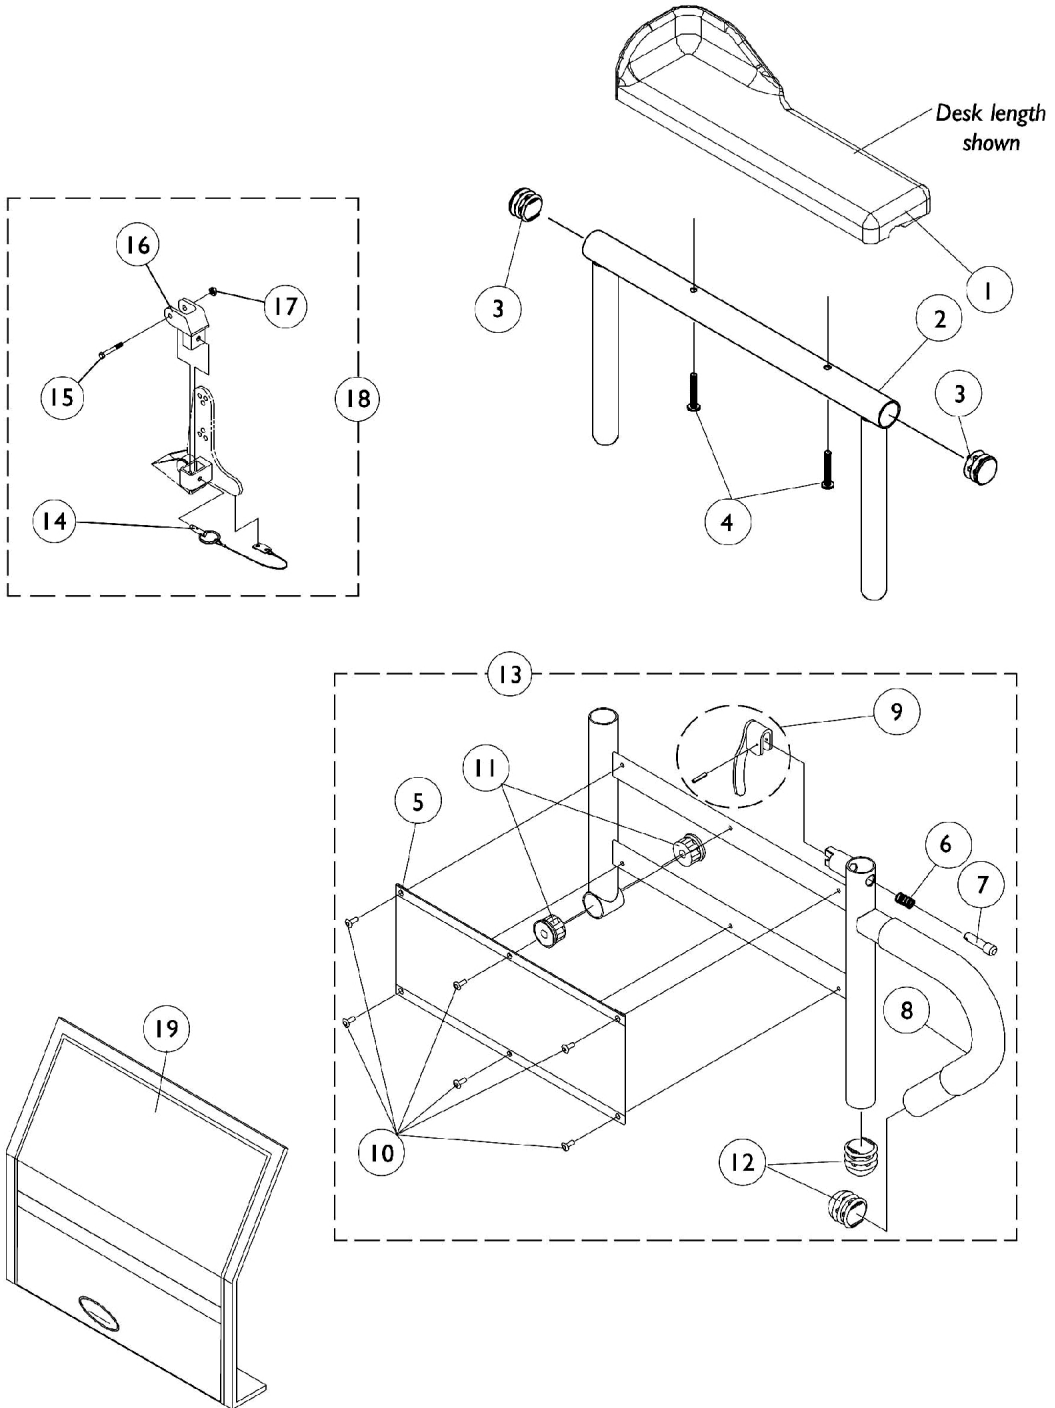

Armrest Assembly

Tilt Only (2GT)

Armrest Assembly Tilt Only (2GT)

Item Number	Note	Part Number	Description	Quantity Per	
				Package	Assembly
1		1082910	Pad, Arm w/ Elbow Stop, Desk Length, Urethane, Black - Right (13" L x 3" W)	1	1
1		1082911	Pad, Arm w/ Elbow Stop, Desk Length, Urethane, Black - Left (13" L x 3" W)	1	1
1		1090190	Kit, Arm Pad w/ Screws and Elbow Stop, Desk Length, Urethane, Black (13" L x 3" W) (Pair)	2	1
1		1082912	Pad, Arm w/ Elbow Stop, Full Length, Urethane, Black - Right (17" L x 3" W)	1	1
1		1082913	Pad, Arm w/ Elbow Stop, Full Length, Urethane, Black - Left (17" L x 3" W)	1	1
1		1090191	Kit, Arm Pad w/ Screws and Elbow Stop, Full Length, Urethane, Black (17" L x 3" W) (Pair)	2	1
2		1071253	Arm Tube Assembly w/ Plug Buttons, Full Length, Black - Right/Left	1	1
2		1070859	Arm Tube Assembly w/ Plug Buttons, Desk Length, Black - Right/Left	1	1
3		1027095	Plug Button, Black (7/8")	1	2
4		1107155	Screw, Phillips Pan Head Tap (#10-32 x 1-1/4")	1	2
5		1064130-NLA	NLA - Guard, Clothing	1	1
6		47471X074	Spring, Arm Lock	1	1
7		1028594	Pin, Arm Lock, Black	1	1
8		1032244	Grip, Foam Hand (9" L)	1	1
9		1090768	Kit, Lock Handle w/Rivets (Pair)	2	1
10		1028645	Rivet	1	6
11		1065936	Plug, Pivot	1	2
12		1067734	Plug Button, Black (5/8")	1	2
13		1068416	Arm Base Assembly, Black - Right (16-19" D)	1	1
13		1068417	Arm Base Assembly, Black - Left (16-19" D)	1	1
13		1068418	Arm Base Assembly, Black - Right (20" and Deeper)	1	1
13		1068419	Arm Base Assembly, Black - Left (20" and Deeper)	1	1
13		1067761	Arm Base Assembly, 1" Lower, Black - Right (16-19" D)	1	1
13		1067762	Arm Base Assembly, 1" Lower, Black - Left (16-19" D)	1	1
13		1067755-NLA	NLA - Arm Base Assembly, 1" Lower, Black - Right (20" and Deeper)	1	1
13		1067756-NLA	NLA - Arm Base Assembly, 1" Lower, Black - Left (20" and Deeper)	1	1
14		1068039	Pin, Pull	1	1
15		1030949	Screw, Hex Head (1/4-20 x 1-1/2")	1	1
16		1068025	Clevis, Pivot	1	1
17		7930323-NLA	NLA - Package, Locknut (1/4-20)	25	1
18		1068488	Kit, Swingaway Armrest Mounting Hardware	1	1
19		1035065	Cover, Clothing Guard w/ Pocket, FXDESK & ADJFULL/ADJDESK	1	1