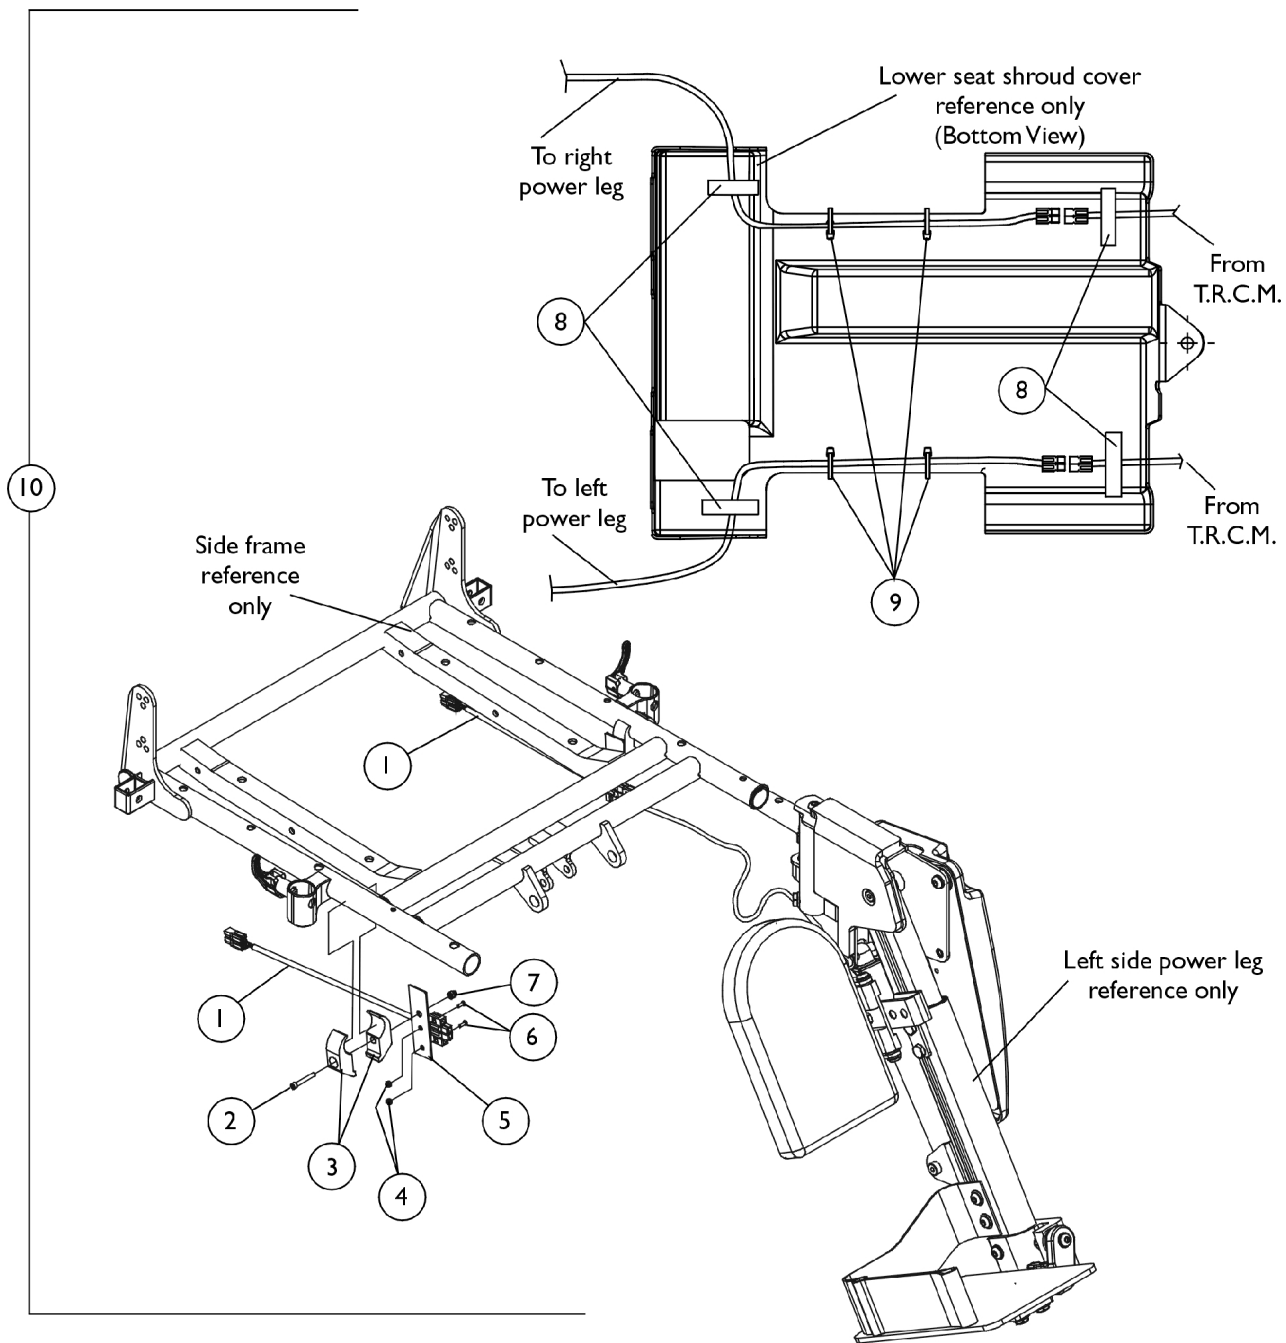

Power Articulating Legrest Harnesses and Hardware ELRPW

Power Articulating Legrest Harnesses and Hardware ELRPW

Item Number	Note	Part Number	Description	Quantity Per	
				Package	Assembly
1		1101400	Harness, ELRPW Power Legrest - Right	1	1
1		1101401	Harness, ELRPW Power Legrest - Left	1	1
2		1003424	Screw, Socket Head (1/4-20 x 1-3/4")	1	2
3		1018692-NLA	NLA - Clamp, Half, Non-Threaded	1	4
4		1056098	Locknut (#8-32)	1	4
5		1102022-NLA	NLA - Bracket, Harness Wire, Black	1	2
6		1091871-NLA	NLA - Screw, Socket Head (#8-32 x 5/8")	1	4
7		7930338-NLA	NLA - Nut, Acorn (1/4-20)	25	2
8		1070509-NLA	NLA - Fastener, Loop with Adhesive Back (1" W x 2" L)	1	4
9		2001682	Tie Wrap (8" L)	1	4
10	A	1101520-NLA	NLA - Kit, Power Leg Harness and Mounting Hardware	2	1

NOTE: A - Includes Items 1-9