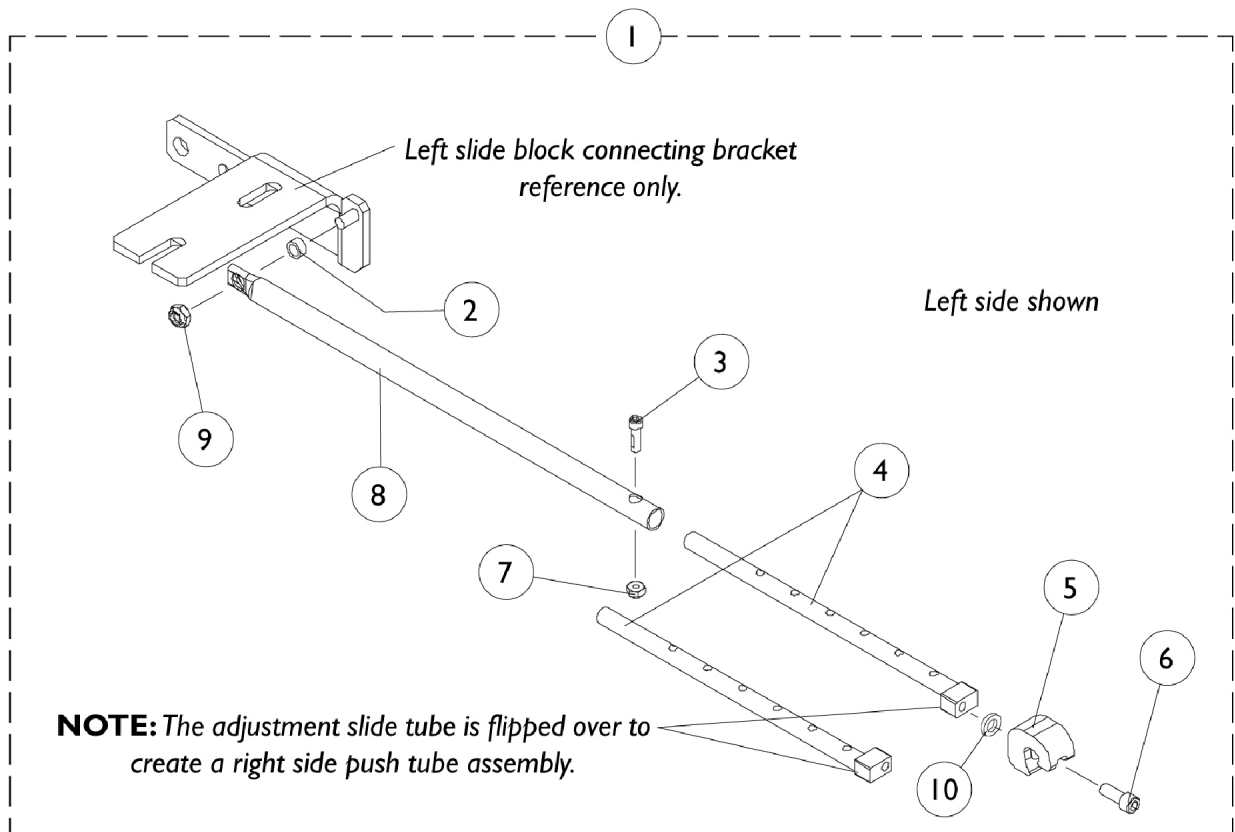

# Legrest Support Push Rod Assembly

## Legrest Support Push Rod Assembly AT5544P and Genius

Item Number	Note	Part Number	Description	Quantity Per	
				Package	Assembly
1		1086966-NLA	NLA - Legrest Support Push Rod Assembly, Black - Right (16 - 19" D)	1	1
1		1086967-NLA	NLA - Legrest Support Push Rod Assembly, Black - Left (16 - 19" D)	1	1
1		1086968-NLA	NLA - Legrest Support Push Rod Assembly, Black - Right (20 - 22" D)	1	1
1		1086969-NLA	NLA - Legrest Support Push Rod Assembly, Black - Left (20 - 22" D)	1	1
2		1047449-NLA	NLA - Spacer (1/4 x 3/8 x 3/16")	1	1
3		1091871-NLA	NLA - Screw, Socket Head (#8-32 x 5/8")	1	1
4		1086958-NLA	NLA - Tube, Adjustable Slide, Black	1	1
5		1082922-NLA	NLA - Receptacle, Legrest	1	1
6		1007219	Screw, Socket Head (1/4-20 x 5/8")	1	1
7		1056098	Locknut (#8-32)	1	1
8		1086962-NLA	NLA - Rod, Push, Legrest Support, Black (16 - 19" D)	1	1
8		1086963-NLA	NLA - Rod, Push, Legrest Support, Black (20 - 22" D)	1	1
9		7930323-NLA	NLA - Package, Locknut (1/4-20)	25	1
10		1013971	Washer, Nylon (1/4 x 7/16 x 5/64")	1	1