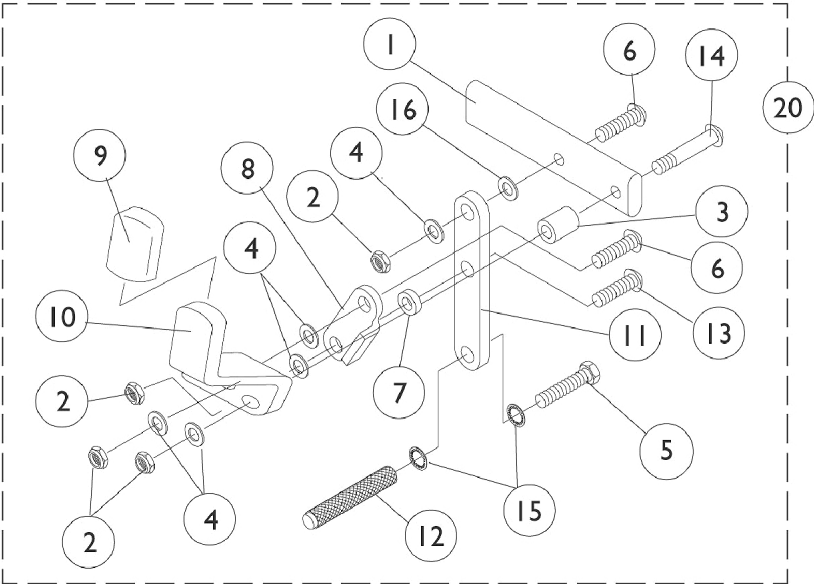

High Mount Wheel Locks

Pull to Lock MVP/ Xtra / Jr.

High Mount Wheel Locks

Pull to Lock MVP/ Xtra / Jr.

Item Number	Note	Part Number	Description	Quantity Per	
				Package	Assembly
1	A	1028399-NLA	NLA - Strap, Wheel Lock	1	1
1	B	1028397-NLA	NLA - Strap, Wheel Lock	1	1
2		1025765	Locknut (1/4-28)	1	4
3		1020363-NLA	NLA - Spacer (1/4 x 1/2 x 1/2")	1	1
4		1026103	Washer, Nylon (1/4 x 1/2 x 1/32")	1	7
5		1080135-NLA	NLA - Screw, Hex Head w/ Patch (1/4-28 x 3/4")	1	1
6		1055305-NLA	NLA - Screw, Socket Button Head (1/4-28 x 3/4")	1	1
7		1028411-NLA	NLA - Spacer (1/4 x 1/2 x 5/32")	1	1
8		1018733-NLA	NLA - Link, Stop, Black	1	1
9		1006490	Tip, Plastic, Black	1	1
10		1031780-NLA	NLA - Handle, Pull/ Lock, Black - Right	1	1
10		1031781-NLA	NLA - Handle, Pull/ Lock, Black - Left	1	1
11		1028416-NLA	NLA - Link, Wheel Lock, Black	1	1
12		1029420-NLA	NLA - Shoe, Wheel Lock	1	1
13		1055304	Screw, Socket Button Head (1/4-28 x 5/8")	1	1
14		1059284-NLA	NLA - Screw, Socket Button Head (1/4-28 x 1-1/4")	1	1
15		1026108	Lockwasher (1/4 x 15/32 x 1/64")	1	1
16		1026907	Washer (1/4 x 1/2 x 1/16")	1	1
17		1027268	Screw, Allen Head (1/4-20 x 1")	1	2
18		1026096-NLA	NLA - Clamp, Wheel Lock, Threaded (1")	1	1
19		1026097-NLA	NLA - Clamp, Wheel Lock, Non-Threaded (1")	1	1
20	C	1038552-NLA	NLA - Wheel Lock, Clamp On, Pull to Lock - Right	1	1
20	C	1038553	Wheel Lock, Clamp On, Pull to Lock - Left	1	1

NOTE: A - Swingaway Front Frame Chairs
B - Fixed Front Frame Chairs
C - Includes items 1 - 15.