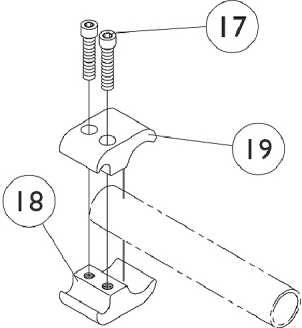

High Mount Wheel Locks

Pull to Lock MVP/ Xtra / Jr.

High Mount Wheel Locks

Pull to Lock MVP/ Xtra / Jr.

Item Number	Note	Part Number	Description	Quantity Per	
				Package	Assembly
1	A	1028399-NLA	NLA - Strap, Wheel Lock	1	1
1	B	1028397-NLA	NLA - Strap, Wheel Lock	1	1
2		1025765	Locknut (1/4-28)	1	4
3		1020363-NLA	NLA - Spacer (1/4 x 1/2 x 1/2")	1	1
4		1026103	Washer, Nylon (1/4 x 1/2 x 1/32")	1	7
5		1080135-NLA	NLA - Screw, Hex Head w/ Patch (1/4-28 x 3/4")	1	1
6		1055305-NLA	NLA - Screw, Socket Button Head (1/4-28 x 3/4")	1	1
7		1028411-NLA	NLA - Spacer (1/4 x 1/2 x 5/32")	1	1
8		1018733-NLA	NLA - Link, Stop, Black	1	1
9		1006490	Tip, Plastic, Black	1	1
10		1031780-NLA	NLA - Handle, Pull/ Lock, Black - Right	1	1
10		1031781-NLA	NLA - Handle, Pull/ Lock, Black - Left	1	1
11		1028416-NLA	NLA - Link, Wheel Lock, Black	1	1
12		1029420-NLA	NLA - Shoe, Wheel Lock	1	1
13		1055304	Screw, Socket Button Head (1/4-28 x 5/8")	1	1
14		1059284-NLA	NLA - Screw, Socket Button Head (1/4-28 x 1-1/4")	1	1
15		1026108	Lockwasher (1/4 x 15/32 x 1/64")	1	1
16		1026907	Washer (1/4 x 1/2 x 1/16")	1	1
17		1027268	Screw, Allen Head (1/4-20 x 1")	1	2
18		1026096-NLA	NLA - Clamp, Wheel Lock, Threaded (1")	1	1
19		1026097-NLA	NLA - Clamp, Wheel Lock, Non-Threaded (1")	1	1
20	C	1038552-NLA	NLA - Wheel Lock, Clamp On, Pull to Lock - Right	1	1
20	C	1038553	Wheel Lock, Clamp On, Pull to Lock - Left	1	1

NOTE: A - Swingaway Front Frame Chairs
B - Fixed Front Frame Chairs
C - Includes items 1 - 15.