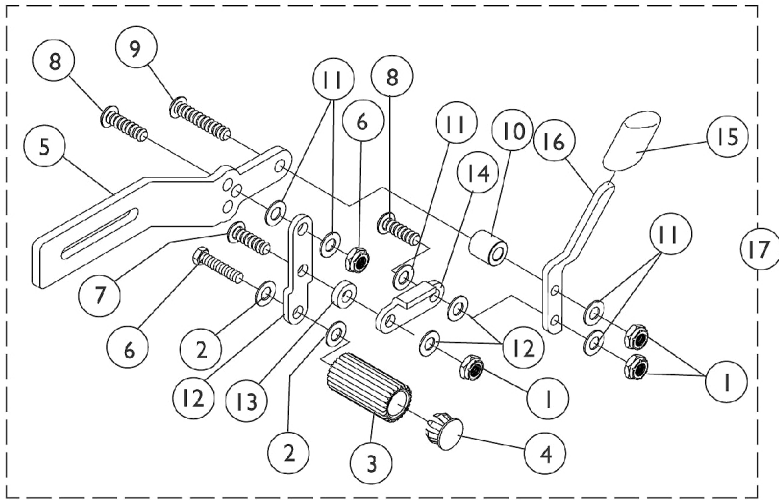

High Mount Wheel Locks

Pull to Lock - Style

Hill Holder - MVP / Xtra / Jr. / Style

High Mount Wheel Locks

Pull to Lock - Style

Hill Holder - MVP / Xtra / Jr. / Style

Item Number	Note	Part Number	Description	Quantity Per	
				Package	Assembly
1		1025765	Locknut (1/4-28)	1	2
2		1026108	Lockwasher (1/4 x 15/32 x 1/64")	1	2
3		1020361-NLA	NLA - Shoe, Wheel Lock	1	1
4		1025761-NLA	NLA - Plug Button, Black (5/8")	1	1
6		1025708-NLA	NLA - Bolt, Hex Head Cap (1/4-20 x 3/4")	1	1
7		1055305-NLA	NLA - Screw, Socket Button Head (1/4-28 x 3/4")	1	2
8		1055304	Screw, Socket Button Head (1/4-28 x 5/8")	1	1
9		1059284-NLA	NLA - Screw, Socket Button Head (1/4-28 x 1-1/4")	1	1
10		1020363-NLA	NLA - Spacer (1/4 x 1/2 x 1/2")	1	1
11		1026103	Washer, Nylon (1/4 x 1/2 x 1/32")	1	7
12		1014372	Link, Off-Set Shoe, Black	1	1
13		1026104-NLA	NLA - Spacer	1	1
14		1018733-NLA	NLA - Link, Stop, Black	1	1
14		1018727-NLA	NLA - Link, Stop, Black	1	1
15		1006490	Tip, Plastic, Black	1	1
16		1038344-NLA	NLA - Handle, Wheel Lock, Black - Right	1	1
16		1038345-NLA	NLA - Handle, Wheel Lock, Black - Left	1	1
16		1031780-NLA	NLA - Handle, Pull/ Lock, Black - Right	1	1
16		1031781-NLA	NLA - Handle, Pull/ Lock, Black - Left	1	1
17	A	1026715-NLA	NLA - Wheel Lock Assembly, Pull to Lock - Right	1	1
17	A	1026716-NLA	NLA - Wheel Lock Assembly, Pull to Lock - Left	1	1
18	B	1026712	Hill Holder Wheel Lock Assembly - Right	1	1
			Bracket, Black	1	1
			Screw, Socket Button Head (1/4-28 x 5/8")	1	2
			NLA - Screw, Socket Button Head (1/4-28 x 1-1/4")	1	1
			Washer, Nylon (1/4 x 1/2 x 1/32")	1	7
			NLA - Spacer (1/4 x 1/2 x 1/2")	1	1
			Locknut (1/4-28)	1	4
			NLA - Link, Stop, Black	1	1
			NLA - Handle, Wheel Lock, Black - Right	1	1
			Tip, Plastic, Black	1	1
			NLA - Spacer	1	1
19			Hill Holder Assembly - Right	1	1
			NLA - Screw, Socket Button Head (1/4-28 x 3/4")	1	1
18	B	1026713	Hill Holder Wheel Lock Assembly - Left	1	1
			Bracket, Black	1	1
			Screw, Socket Button Head (1/4-28 x 5/8")	1	2
			NLA - Screw, Socket Button Head (1/4-28 x 1-1/4")	1	1
			Washer, Nylon (1/4 x 1/2 x 1/32")	1	7
			NLA - Spacer (1/4 x 1/2 x 1/2")	1	1
			Locknut (1/4-28)	1	4
			Tip, Plastic, Black	1	1
			NLA - Handle, Wheel Lock, Black - Left	1	1
			NLA - Link, Stop, Black	1	1