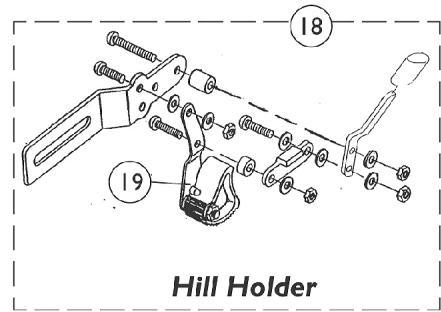

High Mount Wheel Locks

Pull to Lock - Style

Hill Holder - MVP / Xtra / Jr. / Style

High Mount Wheel Locks

Pull to Lock - Style

Hill Holder - MVP / Xtra / Jr. / Style

Item Number	Note	Part Number	Description	Quantity Per	
				Package	Assembly
1		1025765	Locknut (1/4-28)	1	2
2		1026108	Lockwasher (1/4 x 15/32 x 1/64")	1	2
3		1020361-NLA	NLA - Shoe, Wheel Lock	1	1
4		1025761-NLA	NLA - Plug Button, Black (5/8")	1	1
6		1025708-NLA	NLA - Bolt, Hex Head Cap (1/4-20 x 3/4")	1	1
7		1055305-NLA	NLA - Screw, Socket Button Head (1/4-28 x 3/4")	1	2
8		1055304	Screw, Socket Button Head (1/4-28 x 5/8")	1	1
9		1059284-NLA	NLA - Screw, Socket Button Head (1/4-28 x 1-1/4")	1	1
10		1020363-NLA	NLA - Spacer (1/4 x 1/2 x 1/2")	1	1
11		1026103	Washer, Nylon (1/4 x 1/2 x 1/32")	1	7
12		1014372	Link, Off-Set Shoe, Black	1	1
13		1026104-NLA	NLA - Spacer	1	1
14		1018733-NLA	NLA - Link, Stop, Black	1	1
14		1018727-NLA	NLA - Link, Stop, Black	1	1
15		1006490	Tip, Plastic, Black	1	1
16		1038344-NLA	NLA - Handle, Wheel Lock, Black - Right	1	1
16		1038345-NLA	NLA - Handle, Wheel Lock, Black - Left	1	1
16		1031780-NLA	NLA - Handle, Pull/ Lock, Black - Right	1	1
16		1031781-NLA	NLA - Handle, Pull/ Lock, Black - Left	1	1
17	A	1026715-NLA	NLA - Wheel Lock Assembly, Pull to Lock - Right	1	1
17	A	1026716-NLA	NLA - Wheel Lock Assembly, Pull to Lock - Left	1	1
18	B	1026712	Hill Holder Wheel Lock Assembly - Right	1	1
			Bracket, Black	1	1
			Screw, Socket Button Head (1/4-28 x 5/8")	1	2
			NLA - Screw, Socket Button Head (1/4-28 x 1-1/4")	1	1
			Washer, Nylon (1/4 x 1/2 x 1/32")	1	7
			NLA - Spacer (1/4 x 1/2 x 1/2")	1	1
			Locknut (1/4-28)	1	4
			NLA - Link, Stop, Black	1	1
			NLA - Handle, Wheel Lock, Black - Right	1	1
			Tip, Plastic, Black	1	1
			NLA - Spacer	1	1
19			Hill Holder Assembly - Right	1	1
			NLA - Screw, Socket Button Head (1/4-28 x 3/4")	1	1
18	B	1026713	Hill Holder Wheel Lock Assembly - Left	1	1
			Bracket, Black	1	1
			Screw, Socket Button Head (1/4-28 x 5/8")	1	2
			NLA - Screw, Socket Button Head (1/4-28 x 1-1/4")	1	1
			Washer, Nylon (1/4 x 1/2 x 1/32")	1	7
			NLA - Spacer (1/4 x 1/2 x 1/2")	1	1
			Locknut (1/4-28)	1	4
			Tip, Plastic, Black	1	1
			NLA - Handle, Wheel Lock, Black - Left	1	1
			NLA - Link, Stop, Black	1	1