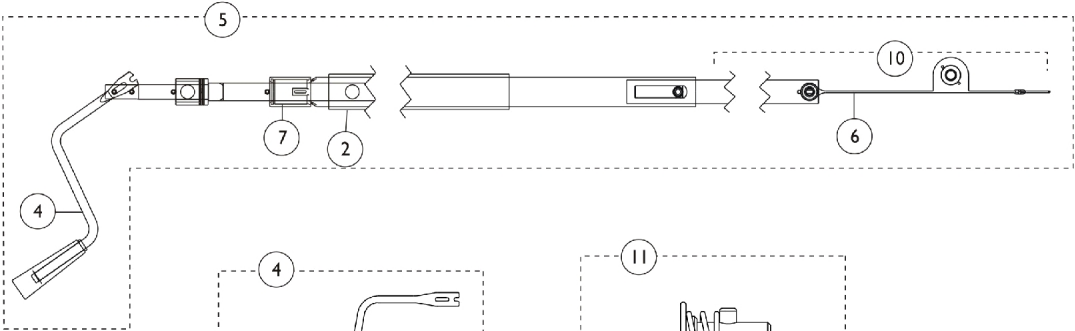

# Pull Tubes - Manual (5770 & 5770IVC)

## Pull Tubes - Manual (5770 & 5770IVC)

Item Number	Note	Part Number	Description	Quantity Per	
				Package	Assembly
1		5510M008	Tube, Pull, Foot w/ Flattened End	1	1
2		51000M191	Cover, Pull Tube (Head/Foot)	1	1
3		5510M010	Pull Tube Foot Assembly w/ Flattened End	1	1
4	B	7001M012	Handle, Crank, Elevating (Long)	1	1
5		5510M015-NLA	NLA - Tube, Pull, Head	1	1
6		5880M061-NLA	NLA - Tube, Pull, Head End Assembly	1	1
7		7000M235	Pull Tube with Nut - Head	1	1
8	A	5770M014-NLA	NLA - Handle, Crank, Elevating (Short)	1	1
9		7000M503	Pull Tube with Nut - Foot with Round Slotted End	1	1
10		5880M006	Lanyard with Hitch Pin Assembly	1	1
11	C	5300M054	Mount, Motor	1	1