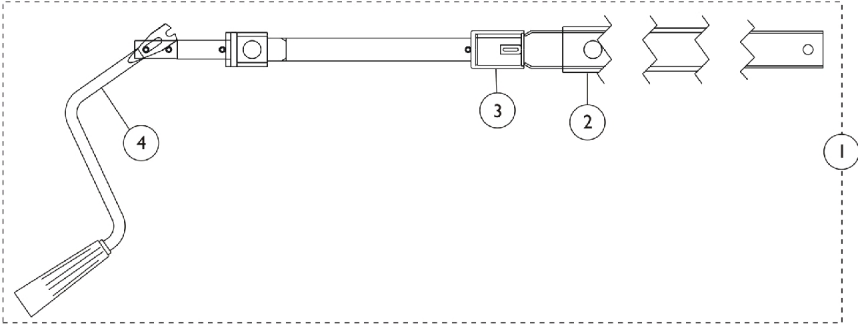

# Pull Tubes - Manual (5770 & 5770IVC)

## Pull Tubes - Manual (5770 & 5770IVC)

Item Number	Note	Part Number	Description	Quantity Per	
				Package	Assembly
1		5510M008	Tube, Pull, Foot w/ Flattened End	1	1
2		51000M191	Cover, Pull Tube (Head/Foot)	1	1
3		5510M010	Pull Tube Foot Assembly w/ Flattened End	1	1
4	B	7001M012	Handle, Crank, Elevating (Long)	1	1
5		5510M015-NLA	NLA - Tube, Pull, Head	1	1
6		5880M061-NLA	NLA - Tube, Pull, Head End Assembly	1	1
7		7000M235	Pull Tube with Nut - Head	1	1
8	A	5770M014-NLA	NLA - Handle, Crank, Elevating (Short)	1	1
9		7000M503	Pull Tube with Nut - Foot with Round Slotted End	1	1
10		5880M006	Lanyard with Hitch Pin Assembly	1	1
11	C	5300M054	Mount, Motor	1	1