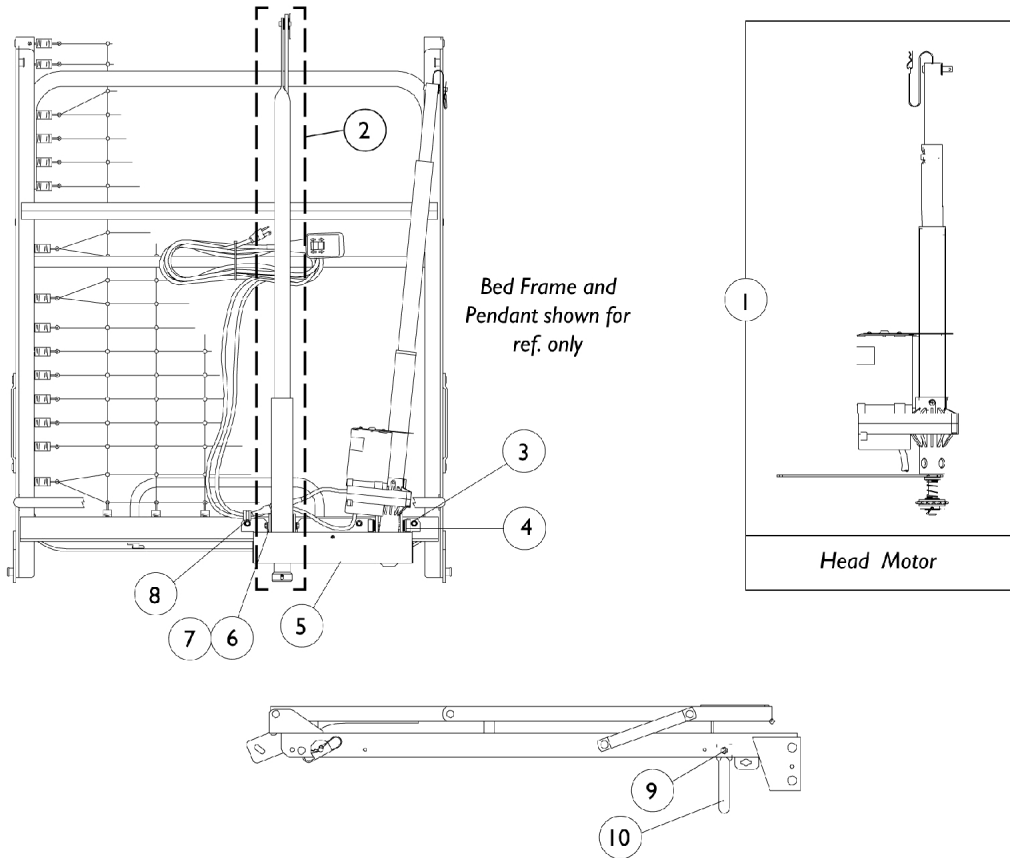

## Single Drive Bed Motors and Components

Item Number	Note	Part Number	Description	Quantity Per	
				Package	Assembly
1		7001M267-NLA	NLA - Motor, Head	1	1
2		7001M263-NLA	NLA - Foot, Drive Tube	1	1
3		54000M515	Screw, Slotted Hex Head Tap (1/4-20 x 3/4")	1	3
4		5300M054	Mount, Motor	1	1
5		54000M721-NLA	NLA - Cover, Front	1	1
6		54000M641	Screw, Hex Head (5/16-18 x 1")	1	4
7		54000M686-NLA	NLA - Bushing, Sleeve	1	2
8		54000M493	Clamp, Cable, Steel (9/16")	1	1
9		53000M434	Locknut (5/16-18)	1	2
10		54000M492-NLA	NLA - Guard, Motor (5-3/4" Tall)	1	1