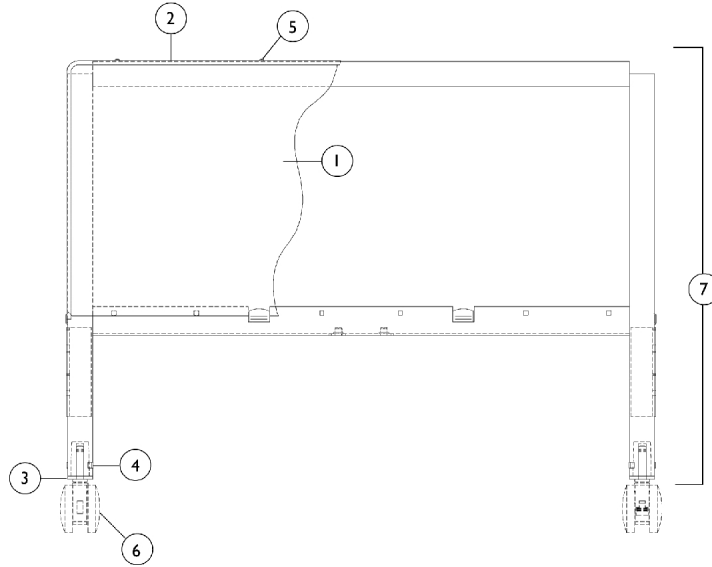

### Fixed Height

discontinued 6/03

Item Number	Note	Part Number	Description	Quantity Per	
				Package	Assembly
1		51000M087-NLA	NLA - Panel, Decorative - Head End	1	2
1		51000M076-NLA	NLA - Panel, Decorative, Foot End	1	2
1	D	1116647	Panel, High Impact, Head End	1	2
1	D	1116648	Panel, High Impact, Foot End	1	2
2		51000M091	NLA - Trim, Decorative - Head End	1	1
2		51000M080-NLA	NLA - Trim, Decorative, Foot End	1	1
3		51000M082	Socket, Caster	1	2
4		51000M581	Guide, Leg	1	4
5		51000M908-NLA	NLA - Screw (#6 x 5/16")	1	12
6	A	51000M000-NLA	NLA - Caster Assembly, Swivel w/ Brake (3")	1	1
6	B	54000M446	Caster Assembly, Swivel w/ Brake (3")	1	1
6	A	51000M001	Caster Assembly, Swivel (3")	1	1
6	B,G	54000M445-NLA	NLA - Caster Assembly, Swivel (3")	1	1
6	A,E	5100M008-NLA	NLA - Package, Caster	1	1
7		52000M214-NLA	NLA - Fixed Height Head End Assembly without Casters	1	1
7		52000M213-NLA	NLA - Foot End Assembly, Fixed Height without Casters	1	1
	C	51000M426	S-Clip, Panel	1	1

NOTE: A - Before 10/94  
 B - After 9/94  
 C - Not Shown  
 D - Two (2) Panels are need PER Bed End. Head End takes two (2) panels and Foot End takes two (2) panels.  
 E - Includes: Two (2) Casters with Brakes and Two (2) Casters without Brakes.  
 G - No Longer Available, replace with 54000M446.