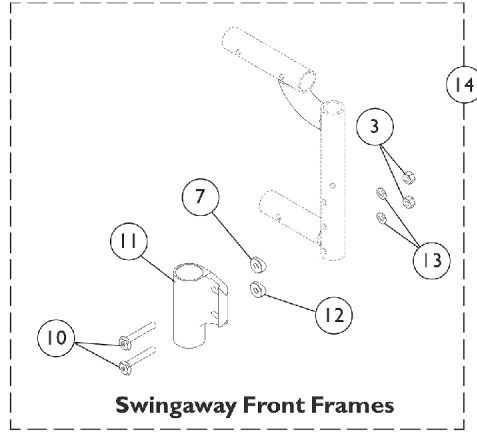

Caster Headtubes and Hardware

Xtra/Jr.
(Built After 3/03)

Caster Headtubes and Hardware Xtra/Jr. (Built After 3/03)

Item Number	Note	Part Number	Description	Quantity Per	
				Package	Assembly
1		1055349	Screw, Hex Head (1/4-28 x 2")	1	2
2		1076369-NLA	NLA - Headtube, Caster, Black - Right	1	1
2		1076370-NLA	NLA - Headtube, Caster, Black - Left	1	1
3		1055366	Locknut (1/4-28)	1	4
4		1040759-NLA	NLA - Bracket, Headtube Adjustment, Black - Right	1	1
4		1040760-NLA	NLA - Bracket, Headtube Adjustment, Black - Left	1	1
5		1040766	Cam, Headtube Adjustment	1	2
6	A	1055296-NLA	NLA - Screw, Hex Head (1/4-28 x 1")	1	2
6	B	1055347-NLA	NLA - Screw, Hex Head (1/4-28 x 1-1/2")	1	2
7		1026099	Spacer, Coved (1/4 x 11/16 x 1/2")	1	4
8		1055332-NLA	NLA - Screw, Socket Flat Head (1/4 -28 x 1-3/4")	1	2
9	C	1046147-NLA	NLA - Kit, Caster Headtubes w/ Hardware (Pair)	1	1
10		1113501	Screw, Eccentric (1/4-28 x 1-11/16")	1	4
11		1113576	Headtube, Caster, Black - Right	1	1
11		1113577	Headtube, Caster, Black - Left	1	1
12		1009861	Spacer, Coved (1/4 x 11/16 x 1/2")	1	4
13		1026907	Washer (1/4 x 1/2 x 1/16")	1	4
14	D	1114704-NLA	NLA - Kit, Caster Headtubes w/ Hardware (Pair)	1	1

NOTE: A - Chairs without Transport Option
B - Chairs with Transport Option
C - Fixed Front Frames. Includes items 1-8.
D - Swingaway Front Frames. Includes items 3,7, & 10-13.