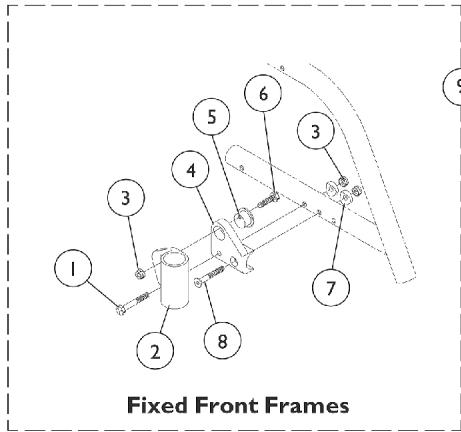

Caster Headtubes and Hardware

Xtra/Jr.
(Built After 3/03)

Caster Headtubes and Hardware Xtra/Jr. (Built After 3/03)

Item Number	Note	Part Number	Description	Quantity Per	
				Package	Assembly
1		1055349	Screw, Hex Head (1/4-28 x 2")	1	2
2		1076369-NLA	NLA - Headtube, Caster, Black - Right	1	1
2		1076370-NLA	NLA - Headtube, Caster, Black - Left	1	1
3		1055366	Locknut (1/4-28)	1	4
4		1040759-NLA	NLA - Bracket, Headtube Adjustment, Black - Right	1	1
4		1040760-NLA	NLA - Bracket, Headtube Adjustment, Black - Left	1	1
5		1040766	Cam, Headtube Adjustment	1	2
6	A	1055296-NLA	NLA - Screw, Hex Head (1/4-28 x 1")	1	2
6	B	1055347-NLA	NLA - Screw, Hex Head (1/4-28 x 1-1/2")	1	2
7		1026099	Spacer, Coved (1/4 x 11/16 x 1/2")	1	4
8		1055332-NLA	NLA - Screw, Socket Flat Head (1/4 -28 x 1-3/4")	1	2
9	C	1046147-NLA	NLA - Kit, Caster Headtubes w/ Hardware (Pair)	1	1
10		1113501	Screw, Eccentric (1/4-28 x 1-11/16")	1	4
11		1113576	Headtube, Caster, Black - Right	1	1
11		1113577	Headtube, Caster, Black - Left	1	1
12		1009861	Spacer, Coved (1/4 x 11/16 x 1/2")	1	4
13		1026907	Washer (1/4 x 1/2 x 1/16")	1	4
14	D	1114704-NLA	NLA - Kit, Caster Headtubes w/ Hardware (Pair)	1	1

NOTE: A - Chairs without Transport Option
B - Chairs with Transport Option
C - Fixed Front Frames. Includes items 1-8.
D - Swingaway Front Frames. Includes items 3,7, & 10-13.