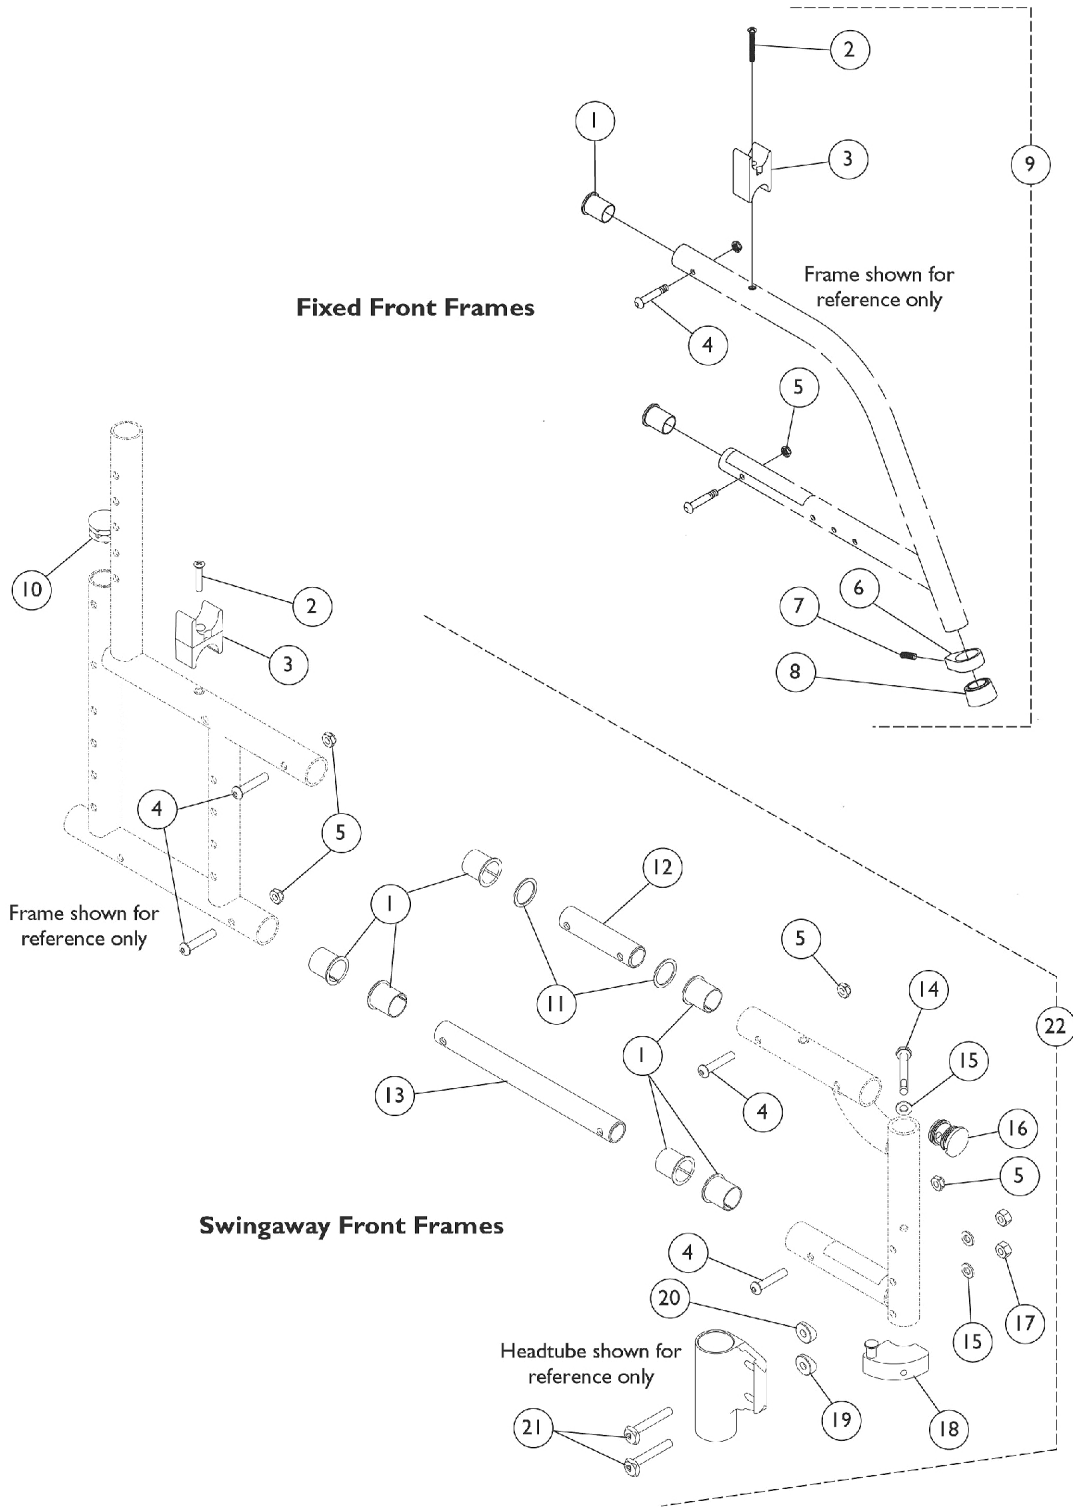

# Frame Hardware

## Frame Hardware Xtra/Jr. (Built After 3/03)

Item Number	Note	Part Number	Description	Quantity Per	
				Package	Assembly
1		1024786	Bushing, Pivot	1	12
2		1025703-NLA	NLA - Screw, Phillips Oval Head (#10-32 x 1")	1	2
3		1007541	Clamp, Seat	1	2
4		1059284-NLA	NLA - Screw, Socket Button Head (1/4-28 x 1-1/4")	1	8
5		1025765	Locknut (1/4-28)	1	8
6		1024749	Clamp	1	2
7		1026911-NLA	NLA - Screw, Socket Set Cone Point (1/4-20 x 1/2")	1	2
8		1013870-NLA	NLA - Anti-Rattle (1")	1	2
9	A	1107510	Hardware, Frame, Front (1 Pair)	1	1
10		1029501	Plug Button, Black (1")	1	2
11		1026888	Washer, Nylon (3/4 x 1 x 1/32")	1	4
12		1024787-NLA	NLA - Tube, Insert, Upper	1	2
13		1024788	Tube, Insert, Lower	1	2
14		1052957	Screw, Hex Head w/ Patch (1/4-20 x 2")	1	2
15		1026907	Washer (1/4 x 1/2 x 1/16")	1	6
16		1036627-NLA	NLA - Plug Button (1")	1	2
17		1055366	Locknut (1/4-28)	1	4
18	D	1054571	Kit, Sector Block - Right	1	1
18	D	1054572	Kit, Sector Block - Left	1	1
19		1009861	Spacer, Coved (1/4 x 11/16 x 1/2")	1	2
20		1026099	Spacer, Coved (1/4 x 11/16 x 1/2")	1	2
21		1113501	Screw, Eccentric (1/4-28 x 1-11/16")	1	4
22	B	1116626-NLA	NLA - Hardware, Frame (Pair)	2	1
22	C	1116627-NLA	NLA - Hardware, Frame (Pair)	2	1

NOTE: A - Fixed Front Frames. Includes Insert Tubes and items 1-8.  
B - 14-18" Deep Swingaway Frames. Includes items 1-5, 10-21.  
C - 12" Deep Frames. Includes items 1-5, 12,13,15,17, 19-21. Does not include items 10,14,16, & 18.  
D - Includes sector block and hardware, items 14 and 15.