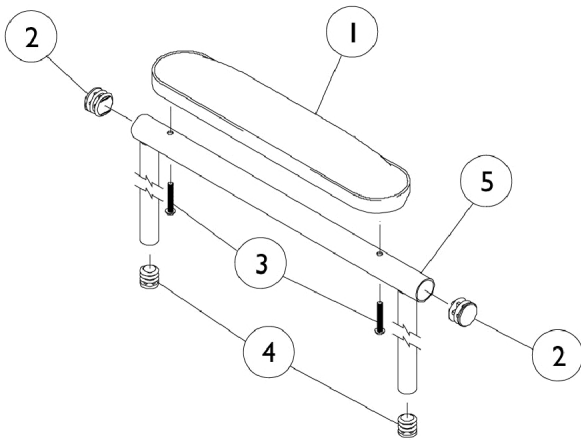

Adjustable Height Arms

After 11/92

Adjustable Height Arms After 11/92

Item Number	Note	Part Number	Description	Quantity Per	
				Package	Assembly
1	A	8881053570	Kit, Arm Pad w/ Screws, Desk Length (Pair)	2	1
1	A	8881053571	Kit, Arm Pad w/ Screws, Full Length (Pair)	2	1
2		1027095	Plug Button, Black (7/8")	1	2
3		1111714	Package, Screw Phillips Pan Head (#10-32 x 1-1/8")	2	1
4		1035614	Plug Button, Black (5/8")	1	2
5		1038470	Arm Tube Assembly, Conventional w/ Plug Buttons, Desk Length, Black - Right/Left	1	1
5		1068576	Arm Tube Assembly, Conventional w/ Plug Buttons, Full Length, Black - Right/Left	1	1
5		1038462	Armrest Assembly, Space Saver Desk Length, Black - Right	1	1
			Tube, Armrest, Desk, Black - Right	1	1
			Plug Button, Black (7/8")	1	2
			Plug Button, Black (5/8")	1	3
5		1038463	Armrest Assembly, Space Saver Desk Length, Black - Left	1	1
			Tube, Armrest, Desk, Black - Left	1	1
			Plug Button, Black (7/8")	1	2
			Plug Button, Black (5/8")	1	3
5		1038466	Armrest Assembly, Space Saver Full Length, Black - Right	1	1
			Tube, Arm, Black - Right	1	1
			Plug Button, Black (7/8")	1	2
			Plug Button, Black (5/8")	1	3
5		1038467	Armrest Assembly, Space Saver Full Length, Black - Left	1	1
			Tube, Arm, Black - Left	1	1
			Plug Button, Black (7/8")	1	2
			Plug Button, Black (5/8")	1	3
6		1015450	Handle, Quad Release	1	2
7		1018225	Spring, Torsion with Button Lock	1	2
8		1020060	Plug, Arm	1	1
9		1028645	Rivet	1	4
10		1025729	Screw, Phillips Pan Head Tap (#8-32 x 3/8")	1	2
11		47471X068	Pin, Locking	1	1
12		47471X074	Spring, Arm Lock	1	1
13		1090768	Kit, Lock Handle w/Rivets (Pair)	2	1
14		1079151-NLA	NLA - Pin, Roll (5/64 x 5/8")	1	1
15		1064129	Guard, Clothing	1	1
16		1037719	Grip, Hand, Foam (6 1/2")	1	1
17		1036150	Anti-Rattle	1	1
18		1032303-NLA	NLA - Arm Base Assembly, w/o Hardware, Black	1	1
19		1036783	Arm Base Assembly, Conventional Adjustable Height - Right	1	1
19		1036784	Arm Base Assembly, Conventional Adjustable Height - Left	1	1
19	B,D	1037779-NLA	NLA - Arm Base, Space-Saver, Black - Right	1	1