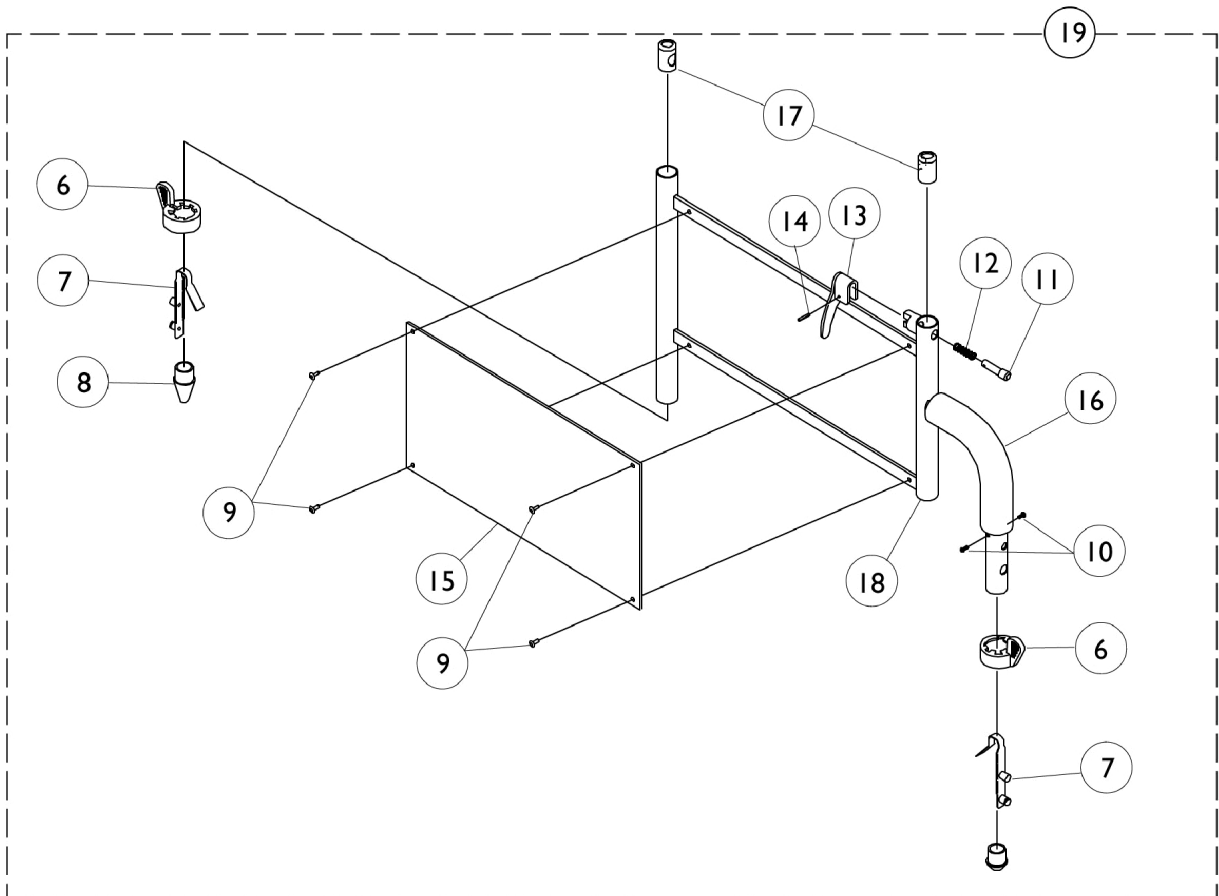

Adjustable Height Arms

After 11/92

Adjustable Height Arms After 11/92

Item Number	Note	Part Number	Description	Quantity Per	
				Package	Assembly
1	A	8881053570	Kit, Arm Pad w/ Screws, Desk Length (Pair)	2	1
1	A	8881053571	Kit, Arm Pad w/ Screws, Full Length (Pair)	2	1
2		1027095	Plug Button, Black (7/8")	1	2
3		1111714	Package, Screw Phillips Pan Head (#10-32 x 1-1/8")	2	1
4		1035614	Plug Button, Black (5/8")	1	2
5		1038470	Arm Tube Assembly, Conventional w/ Plug Buttons, Desk Length, Black - Right/Left	1	1
5		1068576	Arm Tube Assembly, Conventional w/ Plug Buttons, Full Length, Black - Right/Left	1	1
5		1038462	Armrest Assembly, Space Saver Desk Length, Black - Right	1	1
			Tube, Armrest, Desk, Black - Right	1	1
			Plug Button, Black (7/8")	1	2
			Plug Button, Black (5/8")	1	3
5		1038463	Armrest Assembly, Space Saver Desk Length, Black - Left	1	1
			Tube, Armrest, Desk, Black - Left	1	1
			Plug Button, Black (7/8")	1	2
			Plug Button, Black (5/8")	1	3
5		1038466	Armrest Assembly, Space Saver Full Length, Black - Right	1	1
			Tube, Arm, Black - Right	1	1
			Plug Button, Black (7/8")	1	2
			Plug Button, Black (5/8")	1	3
5		1038467	Armrest Assembly, Space Saver Full Length, Black - Left	1	1
			Tube, Arm, Black - Left	1	1
			Plug Button, Black (7/8")	1	2
			Plug Button, Black (5/8")	1	3
6		1015450	Handle, Quad Release	1	2
7		1018225	Spring, Torsion with Button Lock	1	2
8		1020060	Plug, Arm	1	1
9		1028645	Rivet	1	4
10		1025729	Screw, Phillips Pan Head Tap (#8-32 x 3/8")	1	2
11		47471X068	Pin, Locking	1	1
12		47471X074	Spring, Arm Lock	1	1
13		1090768	Kit, Lock Handle w/Rivets (Pair)	2	1
14		1079151-NLA	NLA - Pin, Roll (5/64 x 5/8")	1	1
15		1064129	Guard, Clothing	1	1
16		1037719	Grip, Hand, Foam (6 1/2")	1	1
17		1036150	Anti-Rattle	1	1
18		1032303-NLA	NLA - Arm Base Assembly, w/o Hardware, Black	1	1
19		1036783	Arm Base Assembly, Conventional Adjustable Height - Right	1	1
19		1036784	Arm Base Assembly, Conventional Adjustable Height - Left	1	1
19	B,D	1037779-NLA	NLA - Arm Base, Space-Saver, Black - Right	1	1