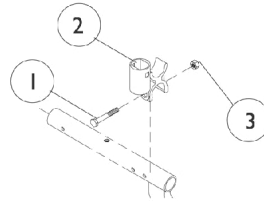

Two Point Arm Attaching Hardware

Front Arm Sockets

Xtra, Jr.	MVP, Style Chairs before 7/5/00	MVP, Style Chairs after 7/4/00
20 Conventional	22 Conventional	24 Conventional
21 Space Saver	23 Space Saver	25 Space Saver