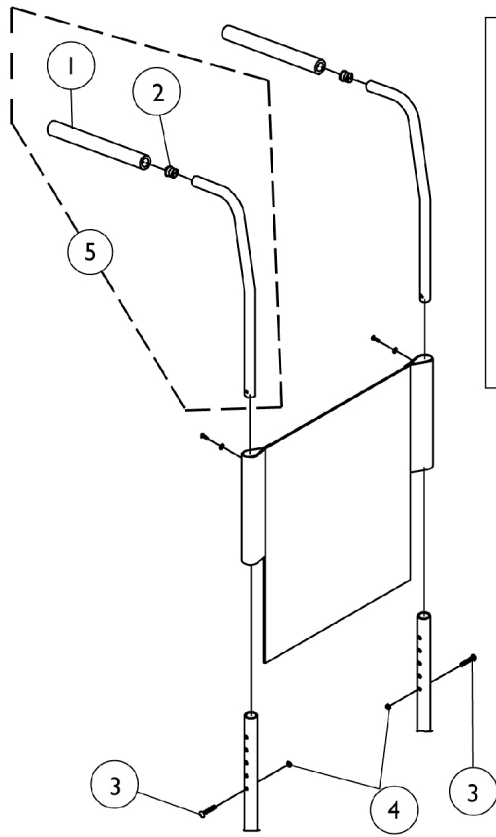

Canes - Back

Sportster Cane

Straight Cane with Push Handle

10° Bend Cane with Push Handle

Canes - Back

Item Number	Note	Part Number	Description	Quantity Per	
				Package	Assembly
1		1032246	Grip, Cane	1	1
2		1027097	Plug Button, Black (3/4")	1	1
3		1008432	Screw, Socket Button Head (1/4-20 x 1-1/4")	1	1
4		1025195	Locknut (1/4-20)	1	1
5		See Chart	#5 Back Canes w/ Grip - Jr.	1	1
5		See Chart	#5 Back Canes w/ Grip - MVP/Style built After 7/4/00	1	1
5		See Chart	#5 Back Canes w/ Grip - Xtra and (MVP/Style Before 7/5/00)	1	1

#5 Back Canes w/ Grip

Xtra and (MVP/Style Before 7/5/00)

Back Cane Description	Part Number
Sportster Cane, 10-14" Back Height	1028785-NLA
Straight Cane w/ Push Handle, 12-16" Back Height	1027850
Straight Cane with Push Handle, 14-18" Back Height	1044031
10 Degree Bend Cane w/ Push Handle, 14-18" Back Height	1088495
10 Degree Bend Cane w/ Push Handle, 20" Back (Non-Adjustable)	1088493-NLA

#5 Back Canes w/ Grip

MVP/Style built After 7/4/00

Back Cane Description	Part Number
Sportster Cane, 10-14" Back Height	1094588
Straight Cane w/ Push Handle, 12-16" Back Height	1094925
Straight Cane w/ Push Handle, 14-18" Back Height	1094926
10 Degree Bend Cane w/ Push Handle, 14-18" Back Height	1094586
10 Degree Bend Cane w/ Push Handle, 20" Back (Non-Adjustable)	1094587

Canes - Back

#5 Back Canes w/ Grip

Jr.

Back Cane Description	Part Number
10 Degree Bend w/ Push Handle, 10-14" & 14-18" Back Height	1052789-NLA
Straight Cane w/o Grip, 20" High	1059249