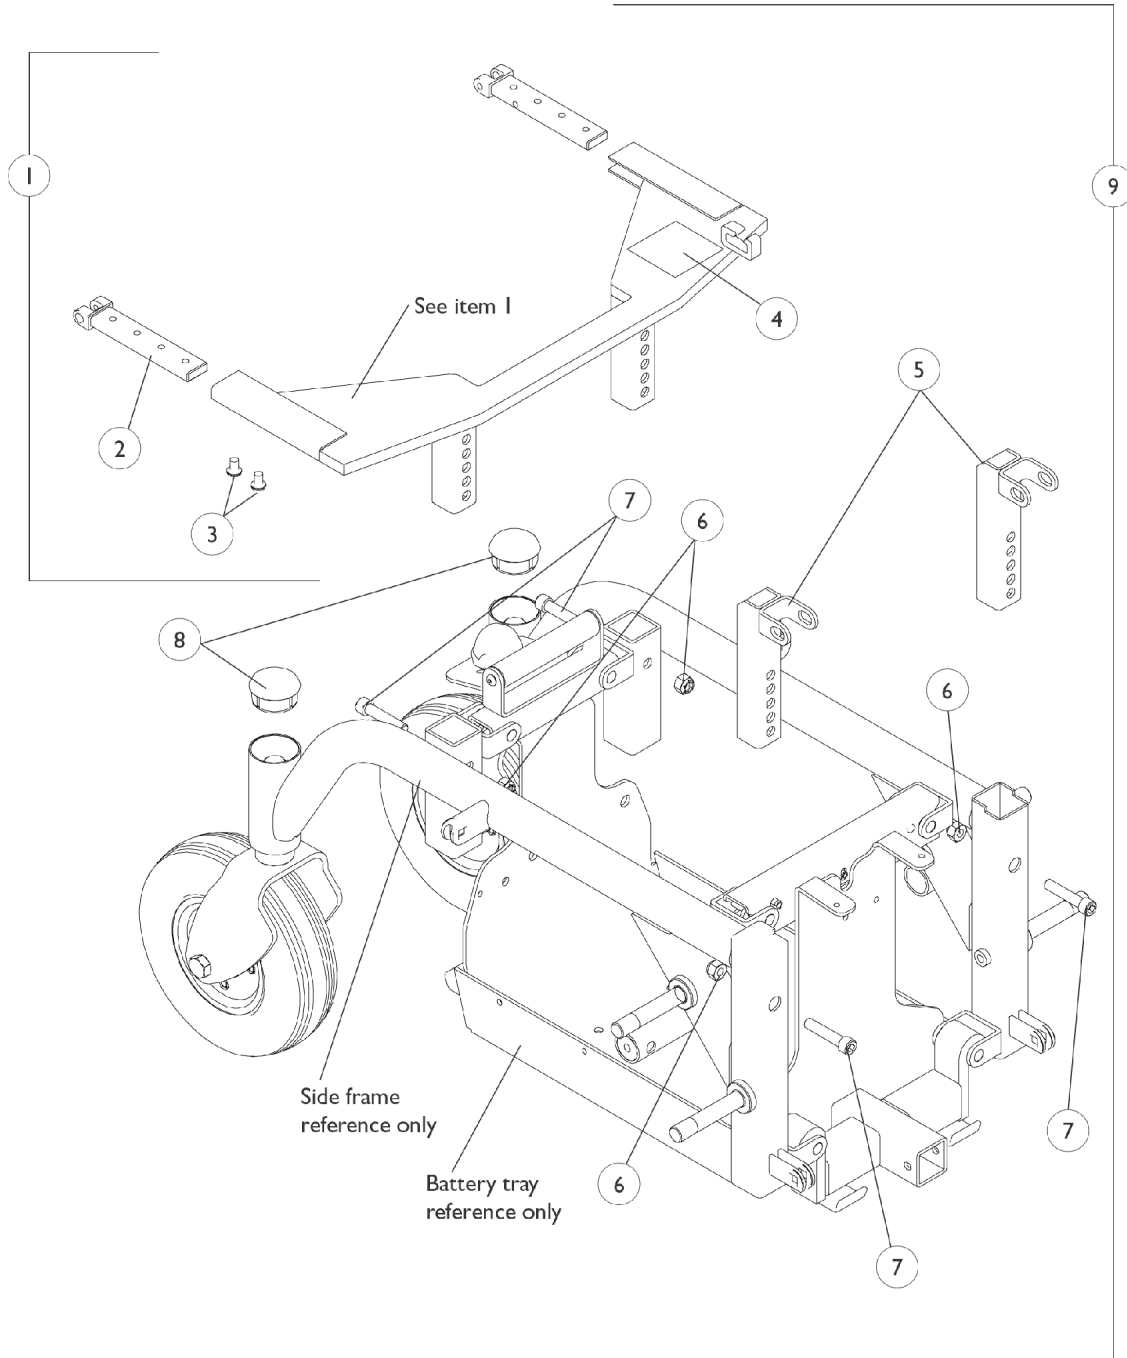

Seat Height Adjustment Slide Tubes - Pronto M71 with PTO

Seat Height Adjustment Slide Tubes - Pronto M71 with PTO

Item Number	Note	Part Number	Description	Quantity Per	
				Package	Assembly
1	A	1118688	Slide Tube Assembly, Seat Height Adjustment, Rear, Black - Pronto M71	1	1
2		1118675-NLA	NLA - Bracket, Telescoping PTO, Black - Rear	1	2
3		1088932	Screw, Socket Button Head (1/4-20 x 3/8")	1	4
4		1118369-NLA	NLA - Decal, PTO Prop Rod	1	1
5		1118674-NLA	NLA - Tube, Slide, Seat Height Adjustment, Front - Pronto M71	1	2
6		1026158	Locknut (5/16-18)	1	4
7		1021344	Screw, Socket Head (5/16-18 x 1-1/2")	1	4
8		1105026	Plug Button, Head Tube, Black	1	2
9	B	1118691-NLA	NLA - Seat Height Adjustment Slide Tubes w/ Hardware, Pronto M71	1	1

NOTE: A - Includes items 2-4
B - Includes items 1-8