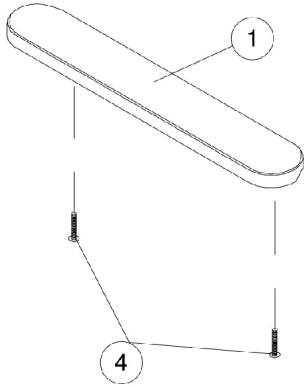

Arms, Adjustable Height

Arms, Adjustable Height

Item Number	Note	Part Number	Description	Quantity Per	
				Package	Assembly
1	A	8881015932-NL A	NLA - Pad, Arm, Vinyl, Full Length - Right (14" L x 2" W)	1	1
1	A	8881015933-NL A	NLA - Pad, Arm, Vinyl, Full Length - Left (14" L x 2" W)	1	1
1	A	8881011811-NL A	NLA - Pad, Arm, Vinyl, Desk Length (9" L x 2" W)	1	1
2		1071253	Arm Tube Assembly w/ Plug Buttons, Full Length, Black - Right/Left	1	1
2		1070859	Arm Tube Assembly w/ Plug Buttons, Desk Length, Black - Right/Left	1	1
3		1027095	Plug Button, Black (7/8")	1	2
4		1055949	Package, Screw, Phillips Pan Head (#10-32 x 1-3/8")	2	1
5		1064130-NLA	NLA - Guard, Clothing	1	1
6		47471X074	Spring, Arm Lock	1	1
7		1028594	Pin, Arm Lock, Black	1	1
8		1032244	Grip, Foam Hand (9" L)	1	1
9		1090768	Kit, Lock Handle w/Rivets (Pair)	2	1
10		1028645	Rivet	1	6
11		1065936	Plug, Pivot	1	2
12		1067734	Plug Button, Black (5/8")	1	2
13		1035065	Cover, Clothing Guard w/ Pocket, FXDESK & ADJFULL/ADJDESK	1	1
14		1068039	Pin, Pull	1	1
15		1019590	Screw, Socket Button Head (1/4-20 x 1-5/8")	1	1
16		1068025	Clevis, Pivot	1	1
17		7930323-NLA	NLA - Package, Locknut (1/4-20)	25	1
18		1068416	Arm Base Assembly, Black - Right (16-19" D)	1	1
18		1068417	Arm Base Assembly, Black - Left (16-19" D)	1	1
18		1068418	Arm Base Assembly, Black - Right (20" and Deeper)	1	1
18		1068419	Arm Base Assembly, Black - Left (20" and Deeper)	1	1
19	B	1068488	Kit, Swingaway Armrest Mounting Hardware	1	1

NOTE: A - Specify U67 black upholstery color when ordering.
B - Includes items 14-17