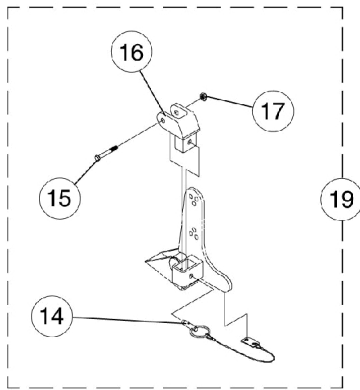

Arms, Adjustable Height

Arms, Adjustable Height

Item Number	Note	Part Number	Description	Quantity Per	
				Package	Assembly
1	A	8881015932-NL A	NLA - Pad, Arm, Vinyl, Full Length - Right (14" L x 2" W)	1	1
1	A	8881015933-NL A	NLA - Pad, Arm, Vinyl, Full Length - Left (14" L x 2" W)	1	1
1	A	8881011811-NL A	NLA - Pad, Arm, Vinyl, Desk Length (9" L x 2" W)	1	1
2		1071253	Arm Tube Assembly w/ Plug Buttons, Full Length, Black - Right/Left	1	1
2		1070859	Arm Tube Assembly w/ Plug Buttons, Desk Length, Black - Right/Left	1	1
3		1027095	Plug Button, Black (7/8")	1	2
4		1055949	Package, Screw, Phillips Pan Head (#10-32 x 1-3/8")	2	1
5		1064130-NLA	NLA - Guard, Clothing	1	1
6		47471X074	Spring, Arm Lock	1	1
7		1028594	Pin, Arm Lock, Black	1	1
8		1032244	Grip, Foam Hand (9" L)	1	1
9		1090768	Kit, Lock Handle w/Rivets (Pair)	2	1
10		1028645	Rivet	1	6
11		1065936	Plug, Pivot	1	2
12		1067734	Plug Button, Black (5/8")	1	2
13		1035065	Cover, Clothing Guard w/ Pocket, FXDESK & ADJFULL/ADJDESK	1	1
14		1068039	Pin, Pull	1	1
15		1019590	Screw, Socket Button Head (1/4-20 x 1-5/8")	1	1
16		1068025	Clevis, Pivot	1	1
17		7930323-NLA	NLA - Package, Locknut (1/4-20)	25	1
18		1068416	Arm Base Assembly, Black - Right (16-19" D)	1	1
18		1068417	Arm Base Assembly, Black - Left (16-19" D)	1	1
18		1068418	Arm Base Assembly, Black - Right (20" and Deeper)	1	1
18		1068419	Arm Base Assembly, Black - Left (20" and Deeper)	1	1
19	B	1068488	Kit, Swingaway Armrest Mounting Hardware	1	1

NOTE: A - Specify U67 black upholstery color when ordering.
B - Includes items 14-17