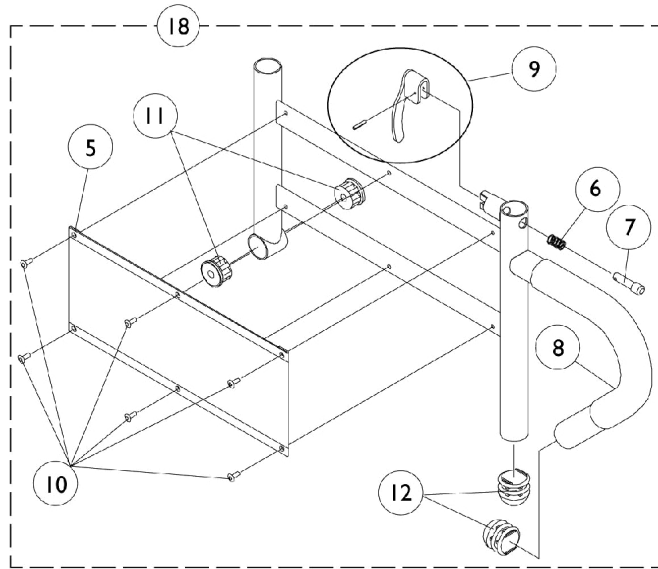

Arms, Adjustable Height

Arms, Adjustable Height

Item Number	Note	Part Number	Description	Quantity Per	
				Package	Assembly
1	A	8881015932-NL A	NLA - Pad, Arm, Vinyl, Full Length - Right (14" L x 2" W)	1	1
1	A	8881015933-NL A	NLA - Pad, Arm, Vinyl, Full Length - Left (14" L x 2" W)	1	1
1	A	8881011811-NL A	NLA - Pad, Arm, Vinyl, Desk Length (9" L x 2" W)	1	1
2		1071253	Arm Tube Assembly w/ Plug Buttons, Full Length, Black - Right/Left	1	1
2		1070859	Arm Tube Assembly w/ Plug Buttons, Desk Length, Black - Right/Left	1	1
3		1027095	Plug Button, Black (7/8")	1	2
4		1055949	Package, Screw, Phillips Pan Head (#10-32 x 1-3/8")	2	1
5		1064130-NLA	NLA - Guard, Clothing	1	1
6		47471X074	Spring, Arm Lock	1	1
7		1028594	Pin, Arm Lock, Black	1	1
8		1032244	Grip, Foam Hand (9" L)	1	1
9		1090768	Kit, Lock Handle w/Rivets (Pair)	2	1
10		1028645	Rivet	1	6
11		1065936	Plug, Pivot	1	2
12		1067734	Plug Button, Black (5/8")	1	2
13		1035065	Cover, Clothing Guard w/ Pocket, FXDESK & ADJFULL/ADJDESK	1	1
14		1068039	Pin, Pull	1	1
15		1019590	Screw, Socket Button Head (1/4-20 x 1-5/8")	1	1
16		1068025	Clevis, Pivot	1	1
17		7930323-NLA	NLA - Package, Locknut (1/4-20)	25	1
18		1068416	Arm Base Assembly, Black - Right (16-19" D)	1	1
18		1068417	Arm Base Assembly, Black - Left (16-19" D)	1	1
18		1068418	Arm Base Assembly, Black - Right (20" and Deeper)	1	1
18		1068419	Arm Base Assembly, Black - Left (20" and Deeper)	1	1
19	B	1068488	Kit, Swingaway Armrest Mounting Hardware	1	1

NOTE: A - Specify U67 black upholstery color when ordering.
B - Includes items 14-17