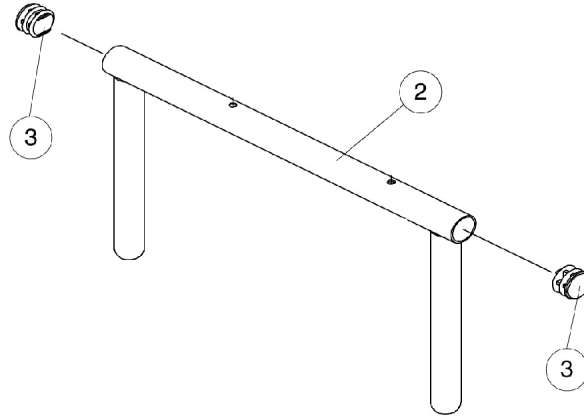

Arms, Adjustable Height

Arms, Adjustable Height

Item Number	Note	Part Number	Description	Quantity Per	
				Package	Assembly
1	A	8881015932-NL A	NLA - Pad, Arm, Vinyl, Full Length - Right (14" L x 2" W)	1	1
1	A	8881015933-NL A	NLA - Pad, Arm, Vinyl, Full Length - Left (14" L x 2" W)	1	1
1	A	8881011811-NL A	NLA - Pad, Arm, Vinyl, Desk Length (9" L x 2" W)	1	1
2		1071253	Arm Tube Assembly w/ Plug Buttons, Full Length, Black - Right/Left	1	1
2		1070859	Arm Tube Assembly w/ Plug Buttons, Desk Length, Black - Right/Left	1	1
3		1027095	Plug Button, Black (7/8")	1	2
4		1055949	Package, Screw, Phillips Pan Head (#10-32 x 1-3/8")	2	1
5		1064130-NLA	NLA - Guard, Clothing	1	1
6		47471X074	Spring, Arm Lock	1	1
7		1028594	Pin, Arm Lock, Black	1	1
8		1032244	Grip, Foam Hand (9" L)	1	1
9		1090768	Kit, Lock Handle w/Rivets (Pair)	2	1
10		1028645	Rivet	1	6
11		1065936	Plug, Pivot	1	2
12		1067734	Plug Button, Black (5/8")	1	2
13		1035065	Cover, Clothing Guard w/ Pocket, FXDESK & ADJFULL/ADJDESK	1	1
14		1068039	Pin, Pull	1	1
15		1019590	Screw, Socket Button Head (1/4-20 x 1-5/8")	1	1
16		1068025	Clevis, Pivot	1	1
17		7930323-NLA	NLA - Package, Locknut (1/4-20)	25	1
18		1068416	Arm Base Assembly, Black - Right (16-19" D)	1	1
18		1068417	Arm Base Assembly, Black - Left (16-19" D)	1	1
18		1068418	Arm Base Assembly, Black - Right (20" and Deeper)	1	1
18		1068419	Arm Base Assembly, Black - Left (20" and Deeper)	1	1
19	B	1068488	Kit, Swingaway Armrest Mounting Hardware	1	1

NOTE: A - Specify U67 black upholstery color when ordering.
B - Includes items 14-17