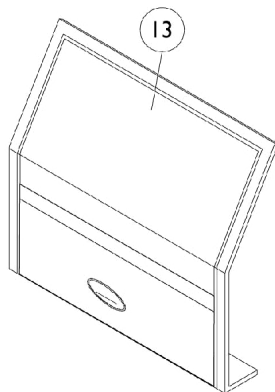

Arms, Adjustable Height

Arms, Adjustable Height

Item Number	Note	Part Number	Description	Quantity Per	
				Package	Assembly
1	A	8881015932-NL A	NLA - Pad, Arm, Vinyl, Full Length - Right (14" L x 2" W)	1	1
1	A	8881015933-NL A	NLA - Pad, Arm, Vinyl, Full Length - Left (14" L x 2" W)	1	1
1	A	8881011811-NL A	NLA - Pad, Arm, Vinyl, Desk Length (9" L x 2" W)	1	1
2		1071253	Arm Tube Assembly w/ Plug Buttons, Full Length, Black - Right/Left	1	1
2		1070859	Arm Tube Assembly w/ Plug Buttons, Desk Length, Black - Right/Left	1	1
3		1027095	Plug Button, Black (7/8")	1	2
4		1055949	Package, Screw, Phillips Pan Head (#10-32 x 1-3/8")	2	1
5		1064130-NLA	NLA - Guard, Clothing	1	1
6		47471X074	Spring, Arm Lock	1	1
7		1028594	Pin, Arm Lock, Black	1	1
8		1032244	Grip, Foam Hand (9" L)	1	1
9		1090768	Kit, Lock Handle w/Rivets (Pair)	2	1
10		1028645	Rivet	1	6
11		1065936	Plug, Pivot	1	2
12		1067734	Plug Button, Black (5/8")	1	2
13		1035065	Cover, Clothing Guard w/ Pocket, FXDESK & ADJFULL/ADJDESK	1	1
14		1068039	Pin, Pull	1	1
15		1019590	Screw, Socket Button Head (1/4-20 x 1-5/8")	1	1
16		1068025	Clevis, Pivot	1	1
17		7930323-NLA	NLA - Package, Locknut (1/4-20)	25	1
18		1068416	Arm Base Assembly, Black - Right (16-19" D)	1	1
18		1068417	Arm Base Assembly, Black - Left (16-19" D)	1	1
18		1068418	Arm Base Assembly, Black - Right (20" and Deeper)	1	1
18		1068419	Arm Base Assembly, Black - Left (20" and Deeper)	1	1
19	B	1068488	Kit, Swingaway Armrest Mounting Hardware	1	1

NOTE: A - Specify U67 black upholstery color when ordering.
B - Includes items 14-17