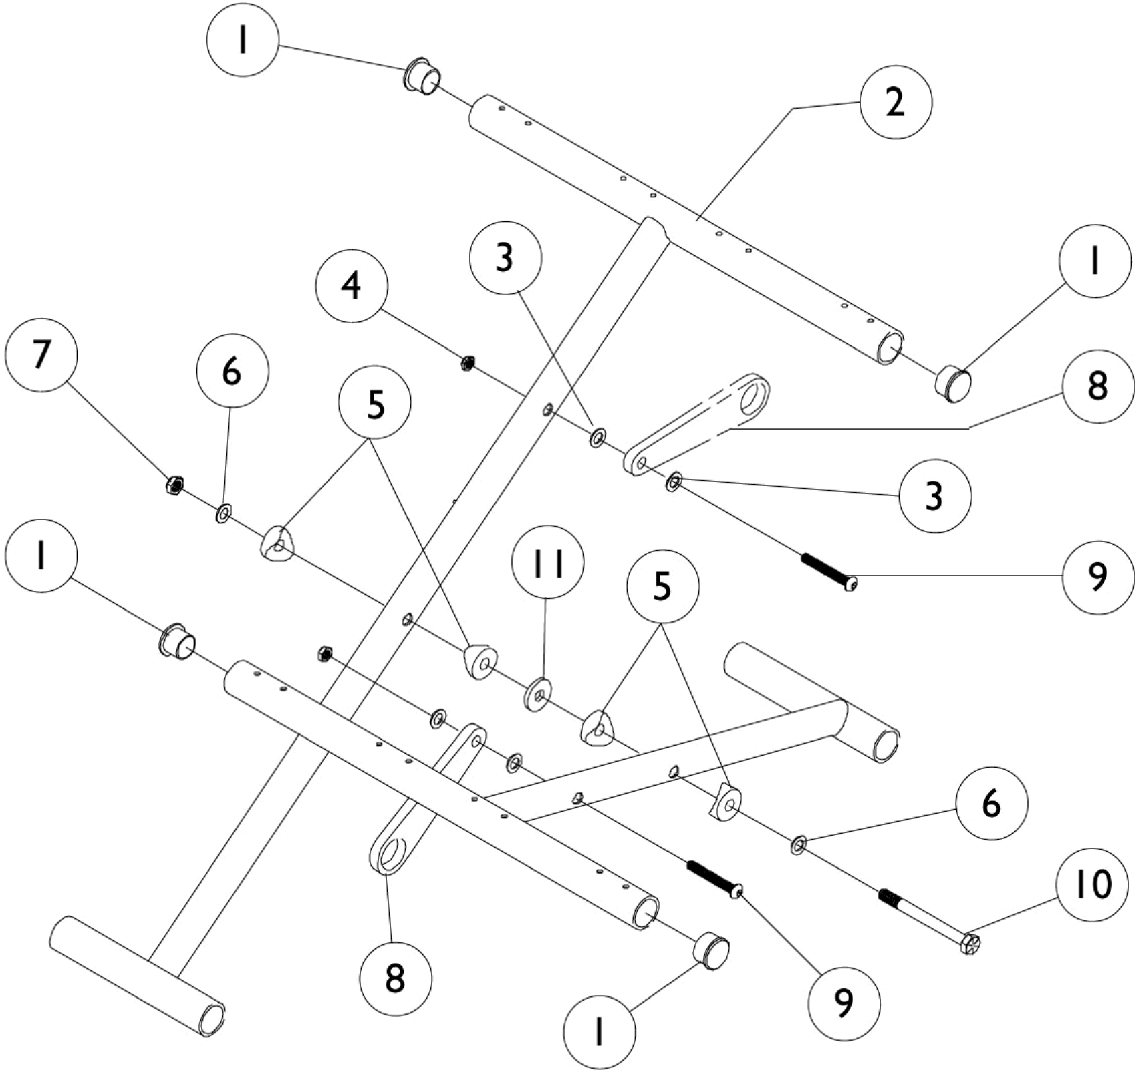

Crossbraces & Hardware

Chairs with heavy duty packages have dual crossbraces. Before ordering crossbraces for these chairs please contact specials dept.

Crossbraces & Hardware

Chairs with heavy duty packages have dual crossbraces. Before ordering crossbraces for these chairs please contact specials dept.

Item Number	Note	Part Number	Description	Quantity Per	
				Package	Assembly
1		1056328	Plug Button, Black (1")	1	4
2		See Chart	#2 Crossbrace Pair Kits (10-12" Deep)	1	1
2		See Chart	#2 Crossbrace Pair Kits (14-18" Deep)	1	1
2		See Chart	#2 Single Crossbraces (10-14" W x 10-14" D)	1	1
2		See Chart	#2 Single Crossbraces (14-20" W x 14-18" D)	1	1
3		1026106-NLA	NLA - Washer (1/4 x 5/8 x 1/16")	1	4
4		7930334-NLA	NLA - Locknut (1/4-28)	25	2
5		1016263	Spacer, Coved (3/4 x 1 x 1/2")	1	4
6		1025704	Washer, Flat (5/16 x 5/8 x 1/16")	1	2
7		7930330-NLA	NLA - Locknut (5/16-24)	25	1
8	A	1025642-NLA	NLA - Link, Pivot, Black (10 - 12" W)	1	2
8	B	1025645	Link, Pivot, Black (13 - 15" W)	1	2
8	C	1025647	Link, Pivot, Black (16 - 17" W)	1	2
8	D	1025649	Link, Pivot, Black (18 - 20" W)	1	2
9		1055348	Screw, Hex Head (1/4-28 x 1-3/4")	1	2
10		1025705-NLA	NLA - Screw, Hex Head (5/16-24 x 3-1/4")	1	1
11		7930313	Package, Washer, Nylon (5/16 x 7/8 x 1/8")	25	1

NOTE: A - 10-12" Wide
B - 13-15" Wide
C - 16-17" Wide
D - 18-20" Wide

#2 Crossbrace Pair Kits (10-12" Deep)

Chair Width	10" Deep	11" Deep	12" Deep
10"	1031540-NLA	1033810-NLA	1031542-NLA
12"	1031541-NLA	1033811-NLA	1031543-NLA

Crossbraces replaced on chairs built before 9/91 need the following retrofit kits which include: the right and left crossbrace and center bolt with hardware.
Specify Frame Color when ordering.

#2 Crossbrace Pair Kits (14-18" Deep)

Chair Width	14" Deep	15" Deep	16" Deep	17" Deep	18" Deep
14"	1031509-NLA	1031510-NLA	1031511-NLA	1031512-NLA	1031513-NLA
15"	1031514-NLA	1031515-NLA	1031516-NLA	1031517-NLA	1031518-NLA
16"	1031519-NLA	1031520-NLA	1031526-NLA	1031521-NLA	1031522-NLA
17"	1031523-NLA	1031524-NLA	1031525-NLA	1031527-NLA	1031528-NLA
18"	1031529-NLA	1031530-NLA	1031531-NLA	1031532-NLA	1031533-NLA