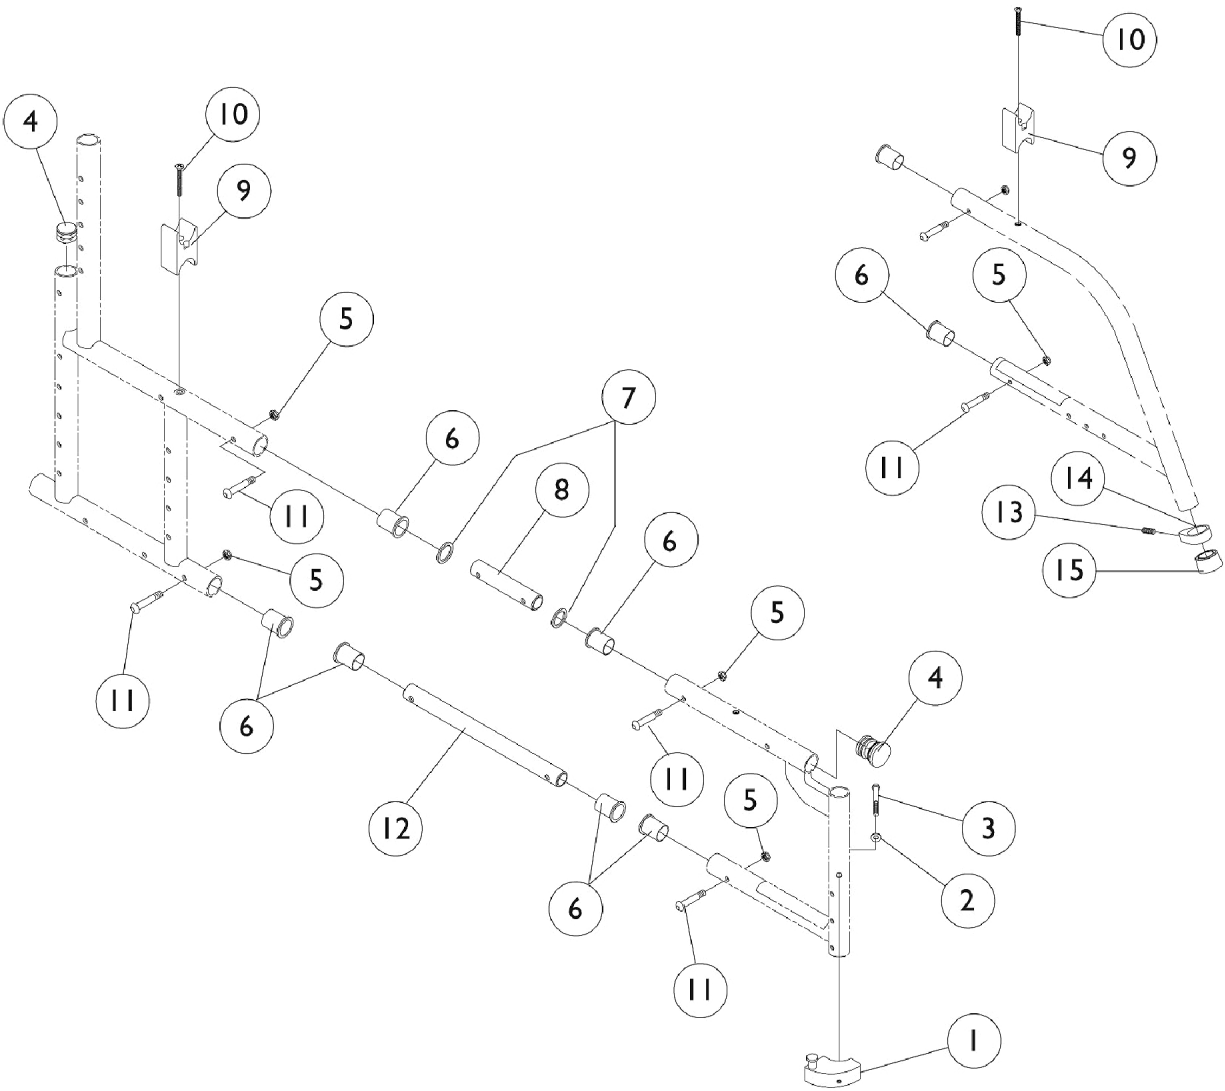

# Frame Hardware

All MVP/Style and Xtra/Jr.  
(Built Before 4/03)

**Frame Hardware**  
**All MVP/Style and Xtra/Jr.**  
**(Built Before 4/03)**

Item Number	Note	Part Number	Description	Quantity Per	
				Package	Assembly
1	A	1054571	Kit, Sector Block - Right	1	1
1	A	1054572	Kit, Sector Block - Left	1	1
2		1026907	Washer (1/4 x 1/2 x 1/16")	1	1
3		1052957	Screw, Hex Head w/ Patch (1/4-20 x 2")	1	1
4		1056328	Plug Button, Black (1")	1	2
5		1065362	Locknut (1/4-28)	1	8
6		1024786	Bushing, Pivot	1	6
7		1026888	Washer, Nylon (3/4 x 1 x 1/32")	1	2
8		1024787-NLA	NLA - Tube, Insert, Upper	1	1
9		1007541	Clamp, Seat	1	2
10		1025703-NLA	NLA - Screw, Phillips Oval Head (#10-32 x 1")	1	2
11		1055309	Screw, Socket Button Head (1/4-28 x 1-1/4")	1	4
12		1024788	Tube, Insert, Lower	1	1
13		1026911-NLA	NLA - Screw, Socket Set Cone Point (1/4-20 x 1/2")	1	1
14		1024749	Clamp	1	1
15		15680X013	Anti-Rattle (1")	1	1

NOTE: A - Includes items 2 and 3.